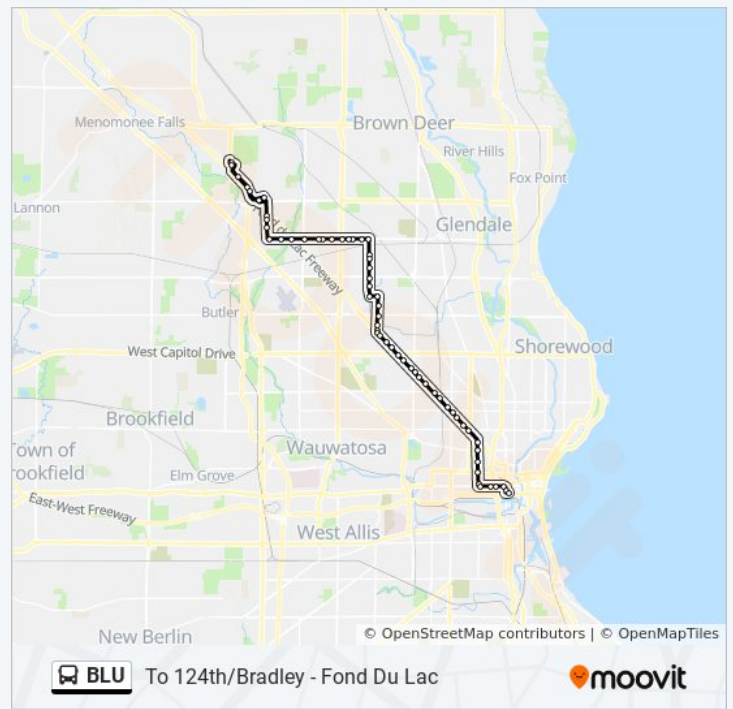

BLU bus Info

Direction: To 124th/Bradley - Fond Du Lac

Stops: 63

Trip Duration: 62 min

Line Summary:

N17 & Vliet

N17 & Walnut

N17 & Transit Bldg

Fond Du Lac & N60

N60 & Ruby

N60 & Glendale

N60 & Hampton

N60 & Fairmount

Villard & N60

Villard & N64

N64 & Custer

N64 & Silver Spring

N64 & Carmen

N64 & Florist

N64 & Kaul

Mill & N64

Mill & N67

Mill & N71

Mill & N73

N124 & Bradley (Farside)

Park Place & Liberty

Direction: To Downtown - Fond Du Lac

55 stops

[VIEW LINE SCHEDULE](#)

Park Place & Liberty

Park Place & N107

N107 & Good Hope