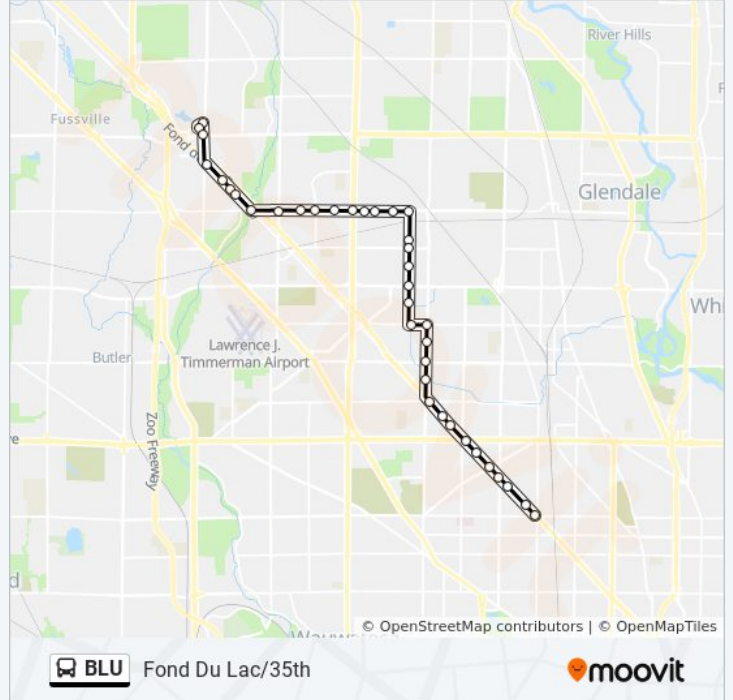

BLU bus Info
Direction: Fond Du Lac/35th
Stops: 20
Trip Duration: 19 min
Line Summary:

Direction: Fond Du Lac/35th

37 stops

[VIEW LINE SCHEDULE](#)

- Park Place & Liberty
- Park Place & N107
- N107 & Good Hope
- Fond Du Lac & N107
- Fond Du Lac & 10295
- Fond Du Lac & Bourbon
- Fond Du Lac & Beale
- Fond Du Lac & Mill
- Mill & N91
- Mill & Joyce
- Mill & N84
- Mill & N80
- Mill & N76
- Mill & N73
- Mill & N71
- Mill & N67
- Mill & N64
- N64 & Kaul

BLU bus Info

Direction: Fond Du Lac/35th

Stops: 37

Trip Duration: 30 min

Line Summary:

- N64 & Florist
- N64 & Carmen
- N64 & Silver Spring
- N64 & Custer
- Villard & N64
- Villard & N60
- N60 & Fairmount
- N60 & Hampton
- N60 & Glendale
- Fond Du Lac & Congress
- Fond Du Lac & Ely
- Fond Du Lac & Maxwell
- Fond Du Lac & Capitol
- Fond Du Lac & Hoyt
- Fond Du Lac & Roosevelt
- Fond Du Lac & Sherman
- Fond Du Lac & Townsend
- Fond Du Lac & N38
- Fond Du Lac & Burleigh

Direction: To 124th/Bradley - Fond Du Lac

63 stops

[VIEW LINE SCHEDULE](#)

- Clybourn & N5
- N6 & Michigan
- N6 & Wisconsin
- Wells & 8th
- N12 & Wells
- N12 & Kilbourn
- N12 & State
- Highland & N12
- Highland & N15
- Highland & N17

BLU bus Info

Direction: To 124th/Bradley - Fond Du Lac

Stops: 63

Trip Duration: 62 min

Line Summary:

N17 & Vliet

N17 & Walnut

N17 & Transit Bldg