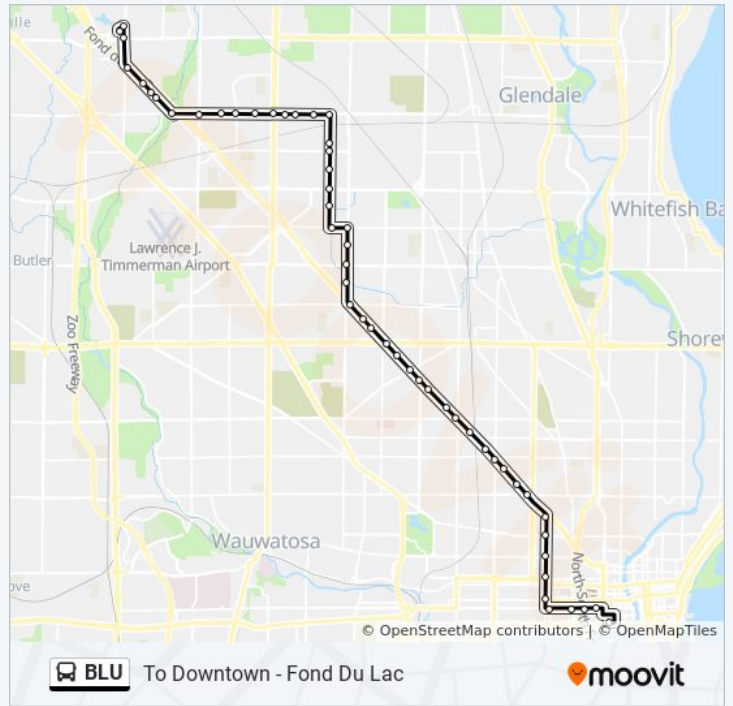

N124 & Bradley (Farside)

Park Place & Liberty

Direction: To Downtown - Fond Du Lac

55 stops

[VIEW LINE SCHEDULE](#)

Park Place & Liberty

Park Place & N107

N107 & Good Hope

Fond Du Lac & N107

Fond Du Lac & 10295

Fond Du Lac & Bourbon

Fond Du Lac & Beale

Fond Du Lac & Mill

Mill & N91

BLU bus Time Schedule

To Downtown - Fond Du Lac Route Timetable:

Direction: To Downtown - Fond Du Lac

Stops: 55

Trip Duration: 48 min
Line Summary:

Mill & Joyce

Mill & N84

Mill & N80

Mill & N76

Mill & N73