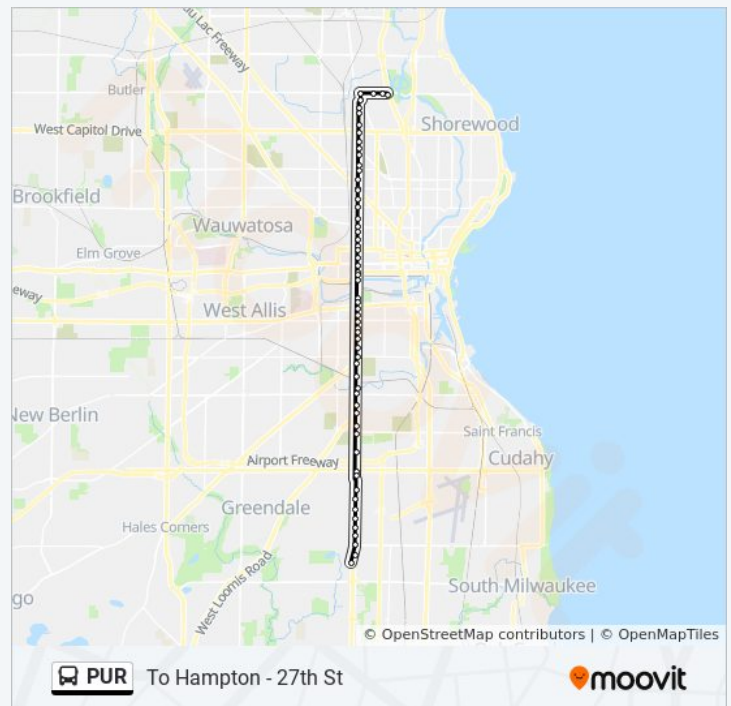

- Walmart & Lot
- S27 & S6508
- S27 & College
- S27 & Kimberly
- S27 & Ramsey
- S27 & Parnell
- S27 & Grange
- S27 & Upham
- S27 & Edgerton
- S27 & Barnard
- S27 & Layton
- S27 & Bolivar
- S27 & Howard
- S27 & S3744
- S27 & Morgan
- S27 & 3334 S.
- S27 & Oklahoma
- S27 & Kk River
- S27 & Cleveland
- S27 & Forest Home
- S27 & Lincoln
- Layton & Becher
- Layton & Burnham
- Layton & Mitchell
- Layton & Lapham
- Layton & Greenfield
- Layton & Scott
- Layton & National
- Layton & Pierce
- Layton & Evergreen
- S27 & Viaduct
- N27 & St Paul

PUR bus Info

Direction: To Hampton - 27th St

Stops: 60

Trip Duration: 51 min

Line Summary:

N27 & Clybourn
N27 & Wisconsin
N27 & Kilbourn
N27 & Highland
N27 & Juneau
N27 & Vliet
N27 & Galena
N27 & Lisbon
N27 & Brown
N27 & North
N27 & Wright
N27 & Fond Du Lac
N27 & Center
N27 & Locust
N27 & Burleigh
N27 & Auer
N27 & Townsend
N27 & Hopkins
N27 & Vienna
N27 & Capitol
N27 & Hope
N27 & Atkinson
N27 & Ruby
Cornell & N27
Teutonia & Hampton
Hampton & N22
Hampton & N19
Inactive Hampton & Green Bay