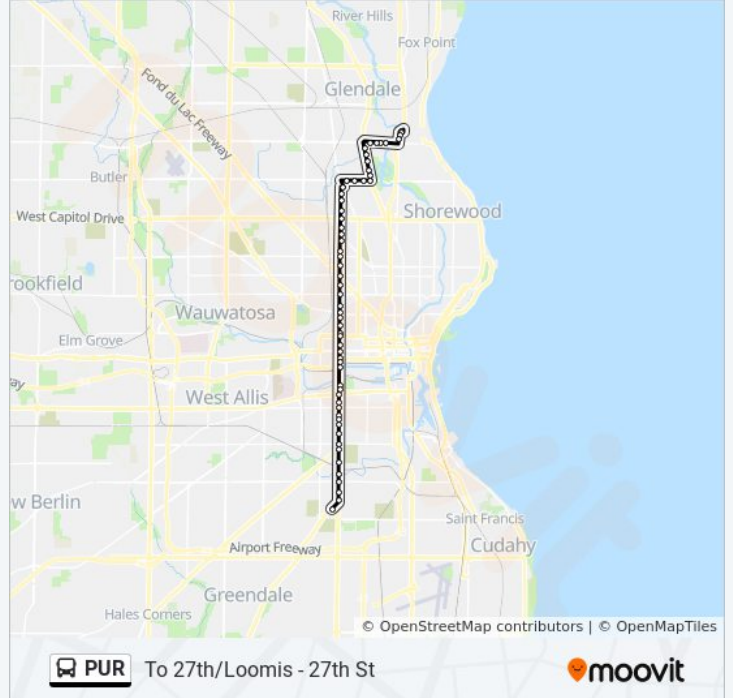

Use the Moovit App to find the closest PUR bus station near you and find out when is the next PUR bus arriving.

Direction: To 27th/Loomis - 27th St
 59 stops
[VIEW LINE SCHEDULE](#)

- Bayshore & Glen Bay
- Bayshore & Town Center
- Port Washington & Towne Center
- Port Washington & Bayshore Lot
- Silver Spring & Milwaukee
- Silver Spring & Sunnypoint
- Silver Spring & Bridgewood
- Silver Spring & W1700
- Green Bay & Sheridan
- Green Bay & Lawn
- Green Bay & Villard
- Green Bay & Fairmount
- Green Bay & Stark
- Green Bay & Hampton
- Hampton & N19
- Hampton & N22
- Hampton & N25
- Cornell & N27
- N27 & Ruby
- N27 & Atkinson
- N27 & Hope

PUR bus Info

Direction: To 27th/Loomis - 27th St
Stops: 59
Trip Duration: 60 min
Line Summary:

- N27 & Capitol
- N27 & Vienna
- N27 & Hopkins
- N27 & Townsend
- N27 & Auer
- N27 & Burleigh
- N27 & Locust
- N27 & Center
- N27 & Wright
- N27 & North
- N27 & Brown
- N27 & Lisbon
- N27 & Galena
- N27 & Vliet
- N27 & Juneau
- N27 & Highland
- N27 & Kilbourn
- N27 & Wisconsin
- N27 & Clybourn
- N27 & St Paul
- N27 & Viaduct
- Layton & Evergreen
- Layton & Pierce
- Layton & National
- Layton & Scott
- Layton & Greenfield
- Layton & Lapham
- Layton & Mitchell
- Layton & Burnham
- Layton & Becher
- S27 & Lincoln
- S27 & Forest Home
- S27 & Cleveland

S27 & Kk River

S27 & Oklahoma

S27 & Ohio

S27 & Morgan

Loomis & S29

Direction: To Bayshore - 27th St.

75 stops

[VIEW LINE SCHEDULE](#)

Direction: To Coldspring - 27th St

62 stops

[VIEW LINE SCHEDULE](#)

Bayshore & Glen Bay

Bayshore & Town Center

Port Washington & Towne Center

Port Washington & Bayshore Lot

Silver Spring & Milwaukee