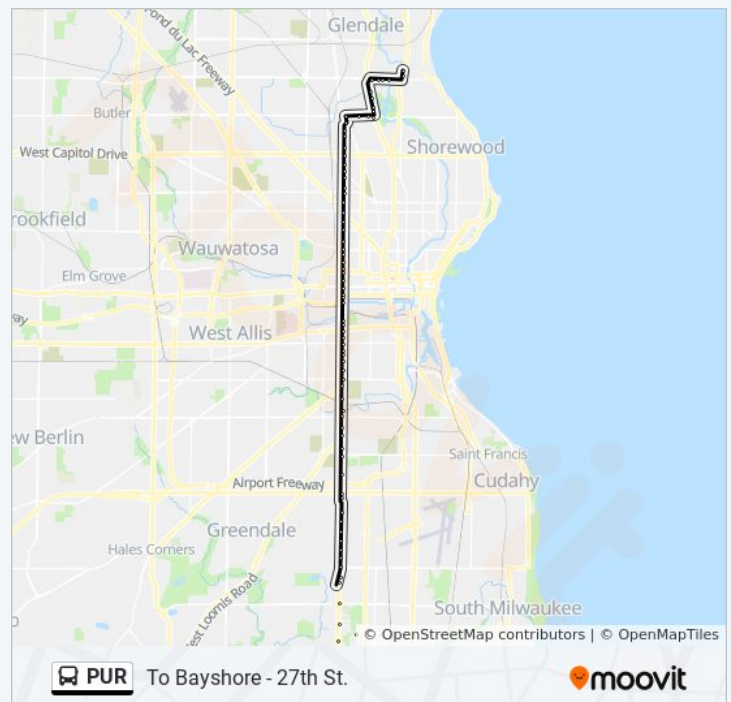

S27 & Kk River

S27 & Oklahoma

S27 & Ohio

S27 & Morgan

Loomis & S29

Direction: To Bayshore - 27th St.

75 stops

[VIEW LINE SCHEDULE](#)

S27 & Bolivar

S27 & Howard

S27 & S3744

S27 & Morgan

S27 & 3334 S.

S27 & Oklahoma

S27 & Kk River

S27 & Cleveland

PUR bus Time Schedule

To Bayshore - 27th St. Route Timetable:

| | |
|-----------|---------------------|
| Sunday | 4:41 AM - 11:16 PM |
| Monday | 4:18 AM - 11:49 PM |
| Tuesday | 12:17 AM - 11:49 PM |
| Wednesday | 12:17 AM - 11:49 PM |
| Thursday | 12:17 AM - 11:49 PM |
| Friday | 12:17 AM - 11:49 PM |
| Saturday | 12:17 AM - 11:57 PM |

PUR bus Info

Direction: To Bayshore - 27th St.

Stops: 75

Trip Duration: 63 min

Line Summary:

S27 & Forest Home

S27 & Lincoln

Layton & Becher