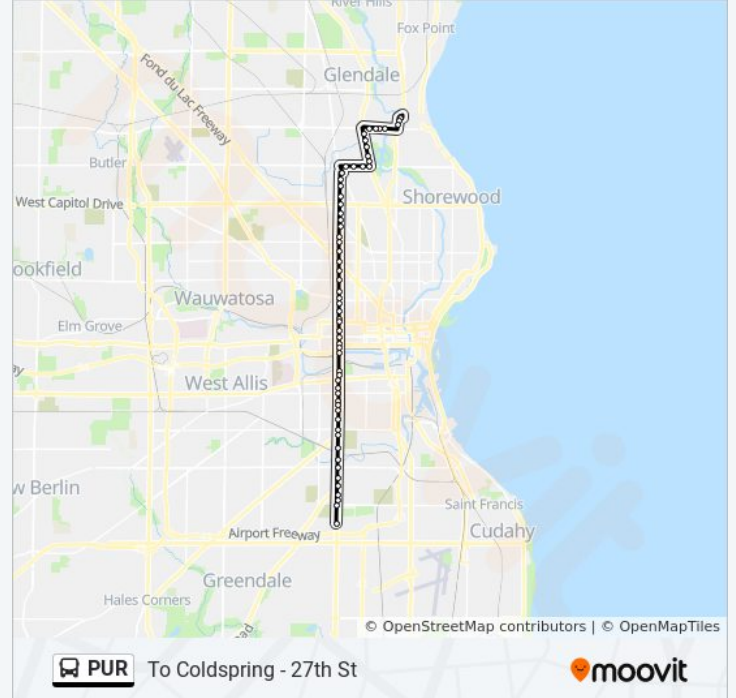

S27 & Kk River

S27 & Oklahoma

S27 & Ohio

S27 & Morgan

Loomis & S29

Direction: To Bayshore - 27th St.

75 stops

[VIEW LINE SCHEDULE](#)

N27 & Hopkins

N27 & Townsend

N27 & Auer

N27 & Burleigh

N27 & Locust

N27 & Center

N27 & Wright

N27 & North

N27 & Brown

N27 & Lisbon

N27 & Galena

N27 & Vliet

N27 & Juneau

N27 & Highland

N27 & Kilbourn

N27 & Wisconsin

N27 & Clybourn

N27 & St Paul

N27 & Viaduct

Layton & Evergreen

Layton & Pierce

Layton & National

Layton & Scott

Layton & Greenfield