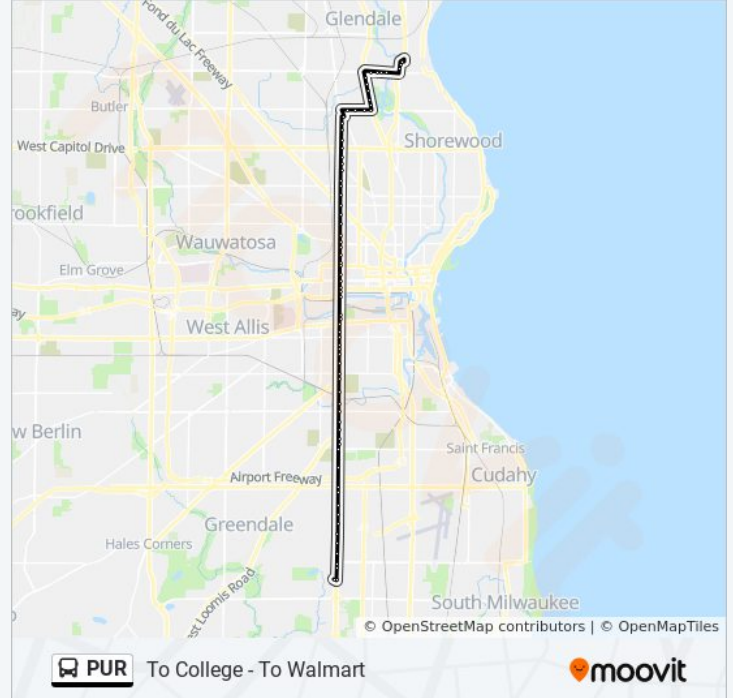

S27 & Kk River

S27 & Oklahoma

S27 & Ohio

S27 & Morgan

Loomis & S29

Direction: To Bayshore - 27th St.

75 stops

[VIEW LINE SCHEDULE](#)

N27 & Vienna

N27 & Hopkins

N27 & Townsend

N27 & Auer

N27 & Burleigh

N27 & Locust

N27 & Center

N27 & Wright

N27 & Wisconsin

N27 & Clybourn

N27 & St Paul

N27 & Viaduct

Layton & Evergreen

Layton & Pierce

Layton & National

Layton & Scott

Layton & Greenfield

Layton & Lapham

Layton & Mitchell

Layton & Burnham

Layton & Becher

S27 & Lincoln

S27 & Forest Home

S27 & Cleveland