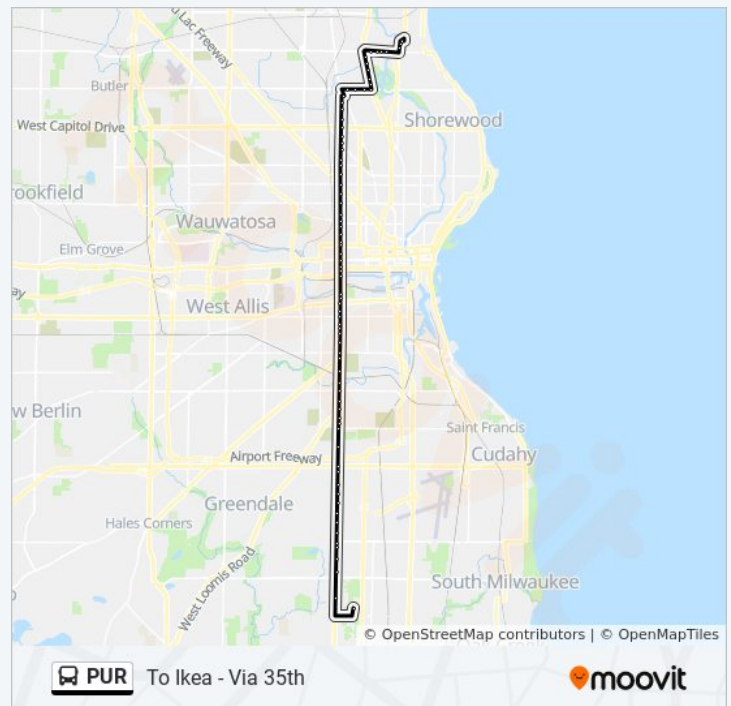

- Bayshore & Town Center
- Port Washington & Towne Center
- Port Washington & Bayshore Lot
- Silver Spring & Milwaukee
- Silver Spring & Sunnyside
- Silver Spring & Bridgewood
- Silver Spring & W1700
- Green Bay & Sheridan
- Green Bay & Lawn
- Green Bay & Villard
- Green Bay & Fairmount
- Green Bay & Stark
- Green Bay & Hampton
- Hampton & N19
- Hampton & N22
- Hampton & N25
- Cornell & N27
- N27 & Ruby
- N27 & Atkinson
- N27 & Hope
- N27 & Capitol
- N27 & Vienna
- N27 & Hopkins
- N27 & Townsend
- N27 & Auer
- N27 & Burleigh
- N27 & Locust
- N27 & Center
- N27 & Wright
- N27 & North
- N27 & Brown
- N27 & Lisbon
- N27 & Galena

PUR bus Info

Direction: To Ikea - Via 35th

Stops: 77

Trip Duration: 71 min

Line Summary:

N27 & Vliet

N27 & Juneau

N27 & Highland

N27 & Kilbourn

N27 & Wisconsin

N27 & Clybourn

N27 & St Paul

N27 & Viaduct

Layton & Evergreen

Layton & Pierce

Layton & National