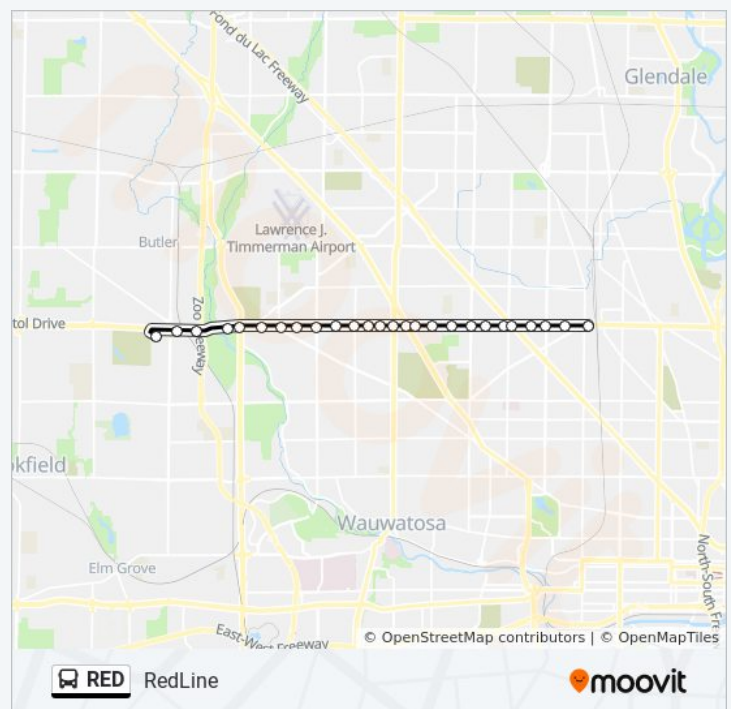

RED bus Info

Direction: To 35th St - Capitol Drive

Stops: 29

Trip Duration: 20 min

Line Summary:

RED bus Time Schedule

25 stops

[VIEW LINE SCHEDULE](#)

- N127 & Pick N Save
- Capitol & Target
- Capitol & Harley Davidson
- Capitol & N110
- Capitol & Mayfair
- Capitol & Grantosa
- Capitol & N100
- Capitol & N96
- Capitol & N92
- Capitol & N88
- Capitol & N84
- Capitol & N81
- Capitol & N79
- Capitol & N76
- Capitol & Appleton
- Capitol & N72
- Capitol & N68
- Capitol & N64
- Capitol & N60
- Capitol & N56
- Capitol & Fonddulac
- Capitol & N46
- Capitol & Sherman
- Capitol & N39
- Capitol & N35

Direction: Uwm - Capitol Dr

51 stops

[VIEW LINE SCHEDULE](#)

- N127 & Pick N Save
- Capitol & Target

To 35th St - Capitol Drive Route Timetable:

Sunday	12:51 AM
Monday	12:14 AM - 12:40 AM
Tuesday	12:22 AM - 1:02 AM
Wednesday	12:22 AM - 1:02 AM
Thursday	12:22 AM - 1:02 AM
Friday	12:22 AM - 1:02 AM
Saturday	12:22 AM - 1:02 AM

RED bus Info

Direction: To 35th St - Capitol Drive

Stops: 25

Trip Duration: 21 min

Line Summary:

RED bus Time Schedule

Uwm - Capitol Dr Route Timetable:

Sunday	12:25 AM - 11:49 PM
Monday	4:12 AM - 11:57 PM
Tuesday	4:12 AM - 11:57 PM
Wednesday	4:12 AM - 11:57 PM