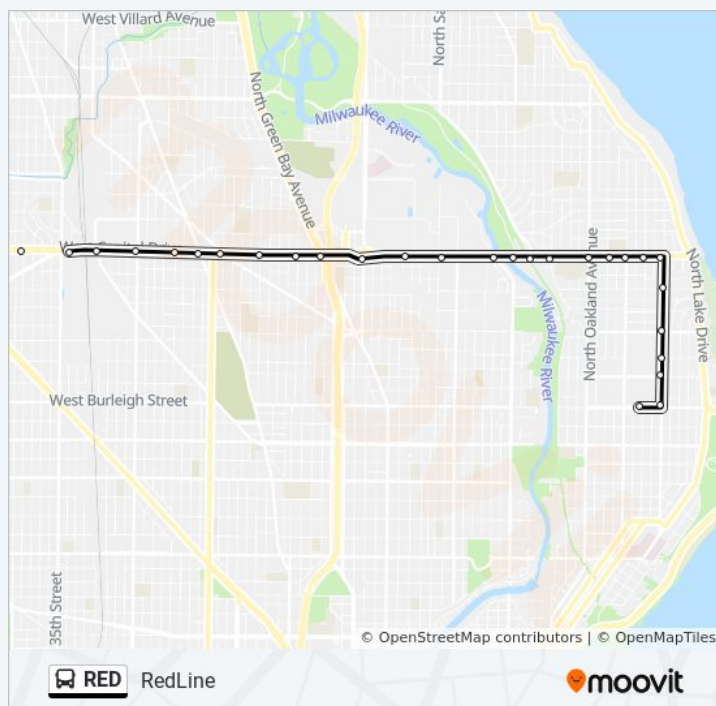

Direction: Uwm - Capitol Dr

Stops: 51

Trip Duration: 52 min

Line Summary:

Capitol & Richards

Capitol & Humboldt

Capitol & Estabrook

Capitol & Wilson