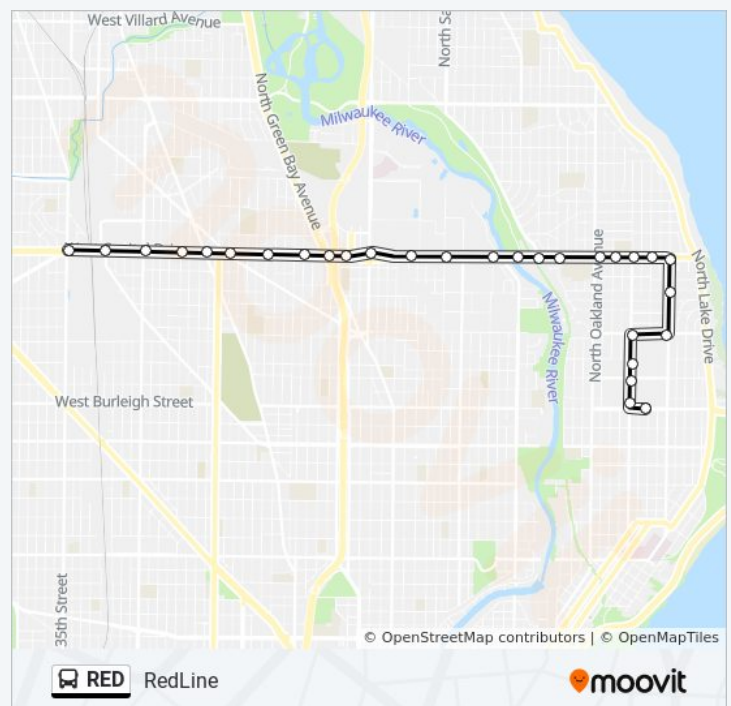

RED bus Info

Direction: 127th/Pick 'N Save - Capitol Dr
Stops: 52
Trip Duration: 46 min
Line Summary:

- Capitol & N12
- Capitol & N16
- Capitol & Atkinson
- Capitol & Teutonia
- Capitol & N24
- Capitol & N27
- Capitol & N31
- Capitol & N35
- Capitol & N39
- Capitol & Sherman
- Capitol & N47
- Capitol & Fonddulac
- Capitol & N56
- Capitol & N60
- Capitol & N64
- Capitol & N68
- Capitol & N72
- Capitol & Appleton
- Capitol & N76
- Capitol & N79
- Capitol & N81
- Capitol & N84
- Capitol & N88
- Capitol & N92
- Capitol & N96
- Capitol & N100
- Capitol & Grantosa
- Capitol & Mayfair
- Capitol & N110
- Capitol & Harley Davidson
- N127 & Pick N Save

Direction: To 35th St - Capitol Drive

RED bus Time Schedule

29 stops

[VIEW LINE SCHEDULE](#)

- Kenwood & Prospect
- Maryland & Kenwood
- Maryland & Hartford
- Maryland & Newport
- Maryland & Edgewood
- Edgewood & Downer
- Downer & Beverly
- Downer & Capitol
- Capitol & Prospect
- Capitol & Maryland
- Capitol & Murry
- Capitol & Oakland
- Capitol & Morris
- Capitol & Wilson
- Capitol & Estabrook
- Capitol & Fratney
- Capitol & Richards
- Capitol & N2
- Capitol & Port Washington
- Capitol & N7
- Capitol & Green Bay
- Capitol & N12
- Capitol & N16
- Capitol & Atkinson
- Capitol & Teutonia
- Capitol & N24
- Capitol & N27
- Capitol & N31
- Capitol & N35

Direction: To 35th St - Capitol Drive

To 35th St - Capitol Drive Route Timetable:

Sunday	12:50 AM
Monday	12:16 AM - 12:40 AM
Tuesday	12:33 AM - 12:53 AM
Wednesday	12:33 AM - 12:53 AM
Thursday	12:33 AM - 12:53 AM
Friday	12:33 AM - 12:53 AM
Saturday	12:33 AM - 12:53 AM

RED bus Info

Direction: To 35th St - Capitol Drive

Stops: 29

Trip Duration: 20 min

Line Summary:

RED bus Time Schedule

25 stops

[VIEW LINE SCHEDULE](#)