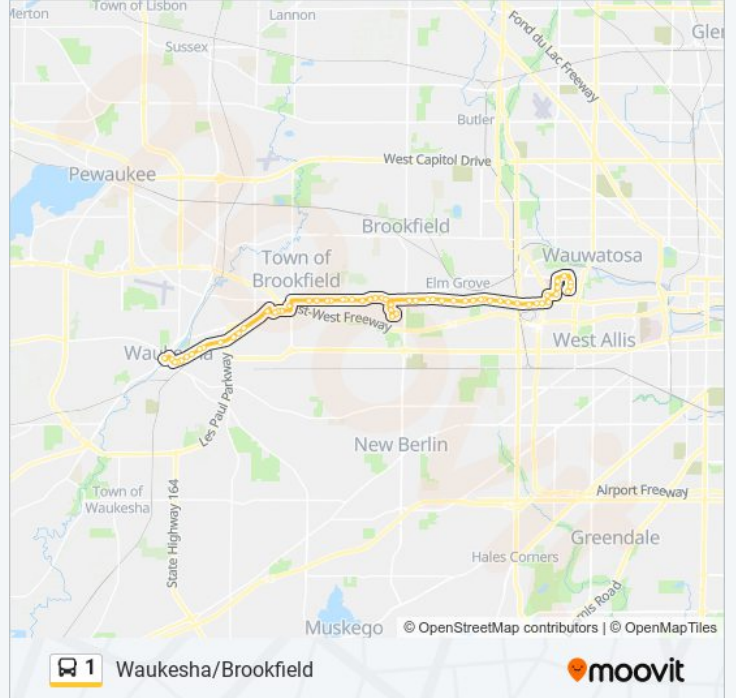

1 bus Info

Direction: Downtown Transit Center

Stops: 61

Trip Duration: 44 min

Line Summary:

Bluemound/Vernon Pl
Bluemound/Crystal Ln
Bluemound/Terrace Dr
Bluemound/Moorland Rd
Executive Dr at Bmo Harris
Brookfield Square
Brookfield Square & Executive Drive
180 Exective Drive Brookfield
Executive Drive at Bluemound
Bluemound at Ruf Rd.
Bluemound at Thomas Lane
Brookfield Fashion Center
Bluemound Road at Calhoun Rd.
Brownstones Shopping Center
Bluemound at Woelfel Rd.
Bluemound Rd at Harvard Square
Bluemound Rd. at Hobby Lobby
Bluemound Road at Woodland Health Center
W. Bluemound Rd. at Galleria Plaza
Eble Park
19700 Bluemound Road
Goerkes Corners Public Transit Station
20900 Swenson Drive
Swenson Drive at Crossroads Circle (East)
Swenson Dr. @ Crossroads Circle (West)
Abbott Drive at Kossow Road
E Main Street at Davidson Road
1810 E Main Street
Main St at Paramount Dr
Main St at Planet Fitness
E. Main St. & Perkins Ave.
E Main Street at Adams Street
E Main Street at Aurora Ave

E Main Street at N Hartwell Avenue

E Main Street at White Rock Ave.

E Main Street at N East Avenue

E Main Street at N Barstow Street

NW Barstow Street at Bank Street

Transit Center

Direction: Froedtert

62 stops

[VIEW LINE SCHEDULE](#)

Transit Center

NW Barstow Street at Bank Street

W Main Street at N East Avenue

E Main Street at Pleasant Avenue

E Main Street at N Hartwell Avenue

E Main Street at Aurora Street

E Main Street at Genesee Street

Swenson Drive at Crossroads Circle

Goerkes Corners Public Transit Station

The Corners Of Brookfield

Aldi'S-Brookfield

Bluemound Road at Regency Court

Bluemound Rd. at Mcdonald's

Bluemound at Fiserv Dr.

Bluemound Road at Corporate Drive