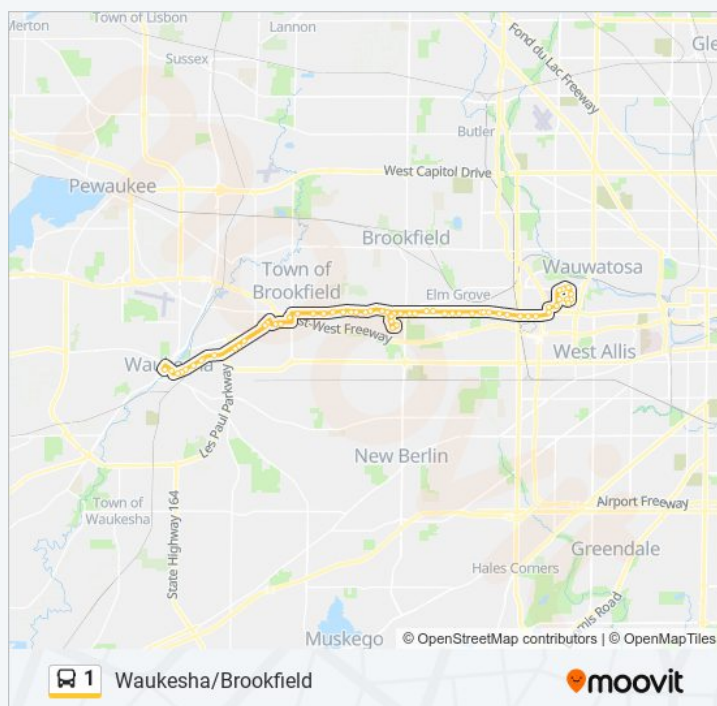

E Main Street at N Hartwell Avenue

E Main Street at White Rock Ave.

E Main Street at N East Avenue

E Main Street at N Barstow Street

NW Barstow Street at Bank Street

Transit Center

Direction: Froedtert

62 stops

Main And Perkins

Main at Manhattan

Main St at Nike Dr

1817 E Main Street

E Main Street at Davidson Road

Abbott Drive at Parklawn Drive

Abbott Drive at Kossow Road

Swenson Drive at Taco Bell

Swenson Drive at Crossroads Circle

Goerkes Corners Public Transit Station

The Corners Of Brookfield

Aldi'S-Brookfield

Bluemound Road at Regency Court

Bluemound Rd. at Mcdonald's

Bluemound at Fiserv Dr.

Bluemound Road at Corporate Drive

1 bus Info

Direction: Froedtert

Stops: 62

Trip Duration: 45 min

Line Summary:

Portillo's

Bluemound at Calhoun

The Plaza