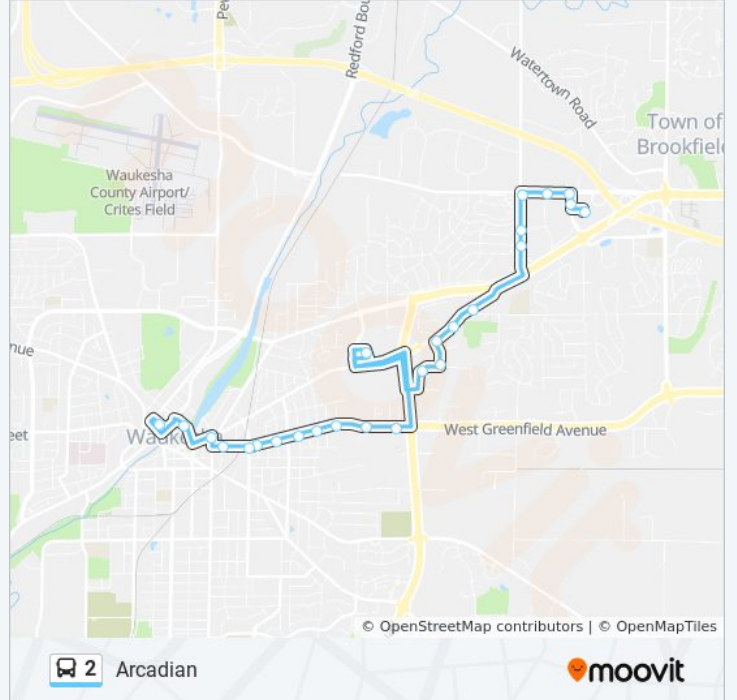

Direction: Downtown Transit Center

13 stops

[VIEW LINE SCHEDULE](#)

- Woodman's
- Arcadian Avenue at Anitol Ave.
- 1604 Arcadian Avenue
- Arcadian Avenue at Blackstone Avenue
- Arcadian Avenue at Perkins Avenue
- Arcadian Avenue at N Greenfield Avenue
- Arcadian Avenue at Aurora Street
- Arcadian Avenue at Colton Street
- Arcadian Avenue at Pleasant Street
- E Main Street at N East Avenue
- E Main Street at N Barstow Street
- NW Barstow Street at Bank Street
- Transit Center

2 bus Info

Direction: Downtown Transit Center

Stops: 13

Trip Duration: 12 min

Line Summary:

Direction: Target

17 stops

[VIEW LINE SCHEDULE](#)

- Transit Center
- NW Barstow Street at Bank Street
- W Main Street at N East Avenue
- Arcadian Avenue at Pleasant Street
- Arcadian Avenue at N Hartwell Avenue
- Arcadian Avenue at Colton Street
- Arcadian Avenue at Aurora Street
- Arcadian Avenue at N Greenfield Avenue
- Arcadian Avenue at Perkins Avenue
- Arcadian Avenue at Blackstone Avenue
- Opp. 1604 Arcadian Avenue
- Aldi'S-Waukesha (East)
- Dolphin Drive at Dolphin Court
- Nike Drive at Dolphin Drive
- Goodwill at Nike Drive
- Main St at Planet Fitness
- Woodman's

2 bus Info

Direction: Target

Stops: 17

Trip Duration: 12 min

Line Summary:

2 bus time schedules and route maps are available in an offline PDF at moovitapp.com. Use the [Moovit App](#) to see live bus times, train schedule or subway schedule, and step-by-step directions for all public transit in Milwaukee - Waukesha, WI.