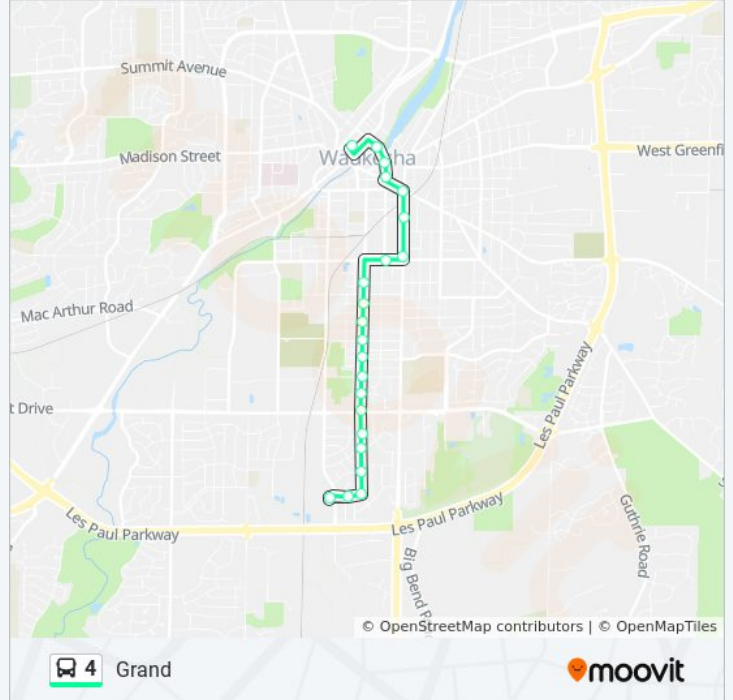

- Super Wal-Mart
- S West Avenue at Dodie Drive
- S West Avenue at Debbie Street
- S West Avenue at Richard Street
- S West Avenue at Freeman Street
- S West Avenue at W Sunset Avenue
- W Sunset Avenue (Mid-Block)
- S Grand Avenue at W Sunset Avenue
- S Grand Avenue at Ellsworth Place
- S Grand Avenue at Hoover Avenue
- S Grand Avenue at W Roberta Avenue
- S Grand Avenue at Estberg Avenue
- S Grand Avenue at Frame Avenue
- S Grand Avenue at Wilson Avenue
- S Grand Avenue at W Laffin Avenue
- S Grand Avenue at W College Avenue
- N East Avenue at Wright Street
- N East Avenue at Cook Street
- N East Avenue at E Broadway
- N East Avenue at South Street
- E Main Street at N East Avenue
- E Main Street at N Barstow Street

4 bus Info
Direction: Downtown Transit Center
Stops: 24
Trip Duration: 13 min
Line Summary:

NW Barstow Street at Bank Street

Transit Center

Direction: Grand & Sunset

6 stops

[VIEW LINE SCHEDULE](#)

Super Wal-Mart

21 stops

[VIEW LINE SCHEDULE](#)

- Transit Center
- NW Barstow Street at Bank Street
- N Barstow Street at W Main Street
- N Barstow Street at South Street
- Wisconsin Avenue at N East Avenue
- N East Avenue at Cook Street
- N East Avenue at W College Avenue
- S Grand Avenue at Laffin Avenue
- S Grand Avenue at Wilson Avenue
- S Grand Avenue at Frame Avenue
- S Grand Avenue at Estberg Avenue
- S Grand Avenue at W Roberta Avenue
- S Grand Avenue at Hoover Avenue
- S Grand Avenue at Ellsworth Place
- S Grand Avenue at W Sunset Avenue
- S Grand Avenue at Baird Street
- S Grand Avenue at Debbie Street
- S Grand Avenue at Dodie Drive

4 bus Info

Direction: Wal-Mart

Stops: 21

Trip Duration: 12 min

Line Summary:

S Grand Avenue at Sentinel Drive

Sentinel Drive at Madera Street

Super Wal-Mart