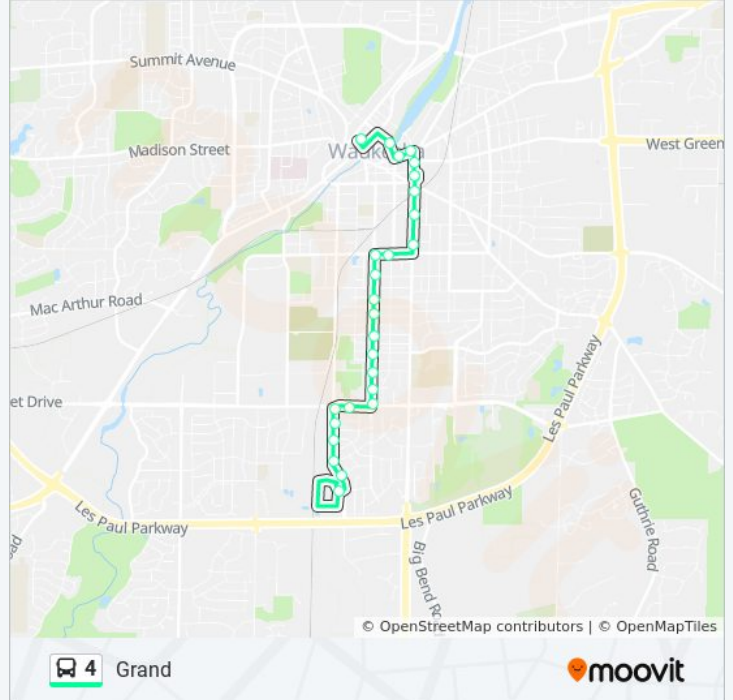

Direction: Downtown Transit Center
 24 stops
[VIEW LINE SCHEDULE](#)

4 bus Time Schedule
 Downtown Transit Center Route Timetable:

Sunday	9:02 AM - 6:02 PM
Monday	5:43 AM - 8:27 PM
Tuesday	5:43 AM - 8:27 PM
Wednesday	5:43 AM - 8:27 PM
Thursday	5:43 AM - 8:27 PM
Friday	5:43 AM - 8:27 PM
Saturday	8:02 AM - 8:32 PM

- Super Wal-Mart
- S West Avenue at Dodie Drive
- S West Avenue at Debbie Street
- S West Avenue at Richard Street
- S West Avenue at Freeman Street
- S West Avenue at W Sunset Avenue
- W Sunset Avenue (Mid-Block)
- S Grand Avenue at W Sunset Avenue
- S Grand Avenue at Ellsworth Place
- S Grand Avenue at Hoover Avenue
- S Grand Avenue at W Roberta Avenue
- S Grand Avenue at Estberg Avenue
- S Grand Avenue at Frame Avenue
- S Grand Avenue at Wilson Avenue
- S Grand Avenue at W Laffin Avenue
- S Grand Avenue at W College Avenue
- N East Avenue at Wright Street
- N East Avenue at Cook Street
- N East Avenue at E Broadway
- N East Avenue at South Street
- E Main Street at N East Avenue
- E Main Street at N Barstow Street

4 bus Info
Direction: Downtown Transit Center
Stops: 24
Trip Duration: 13 min
Line Summary:

NW Barstow Street at Bank Street

Transit Center

Direction: Grand & Sunset

6 stops

[VIEW LINE SCHEDULE](#)

Super Wal-Mart

4 bus Info

Direction: Wal-Mart

Stops: 21

Trip Duration: 12 min

Line Summary:

S Grand Avenue at Sentinel Drive

Sentinel Drive at Madera Street

Super Wal-Mart