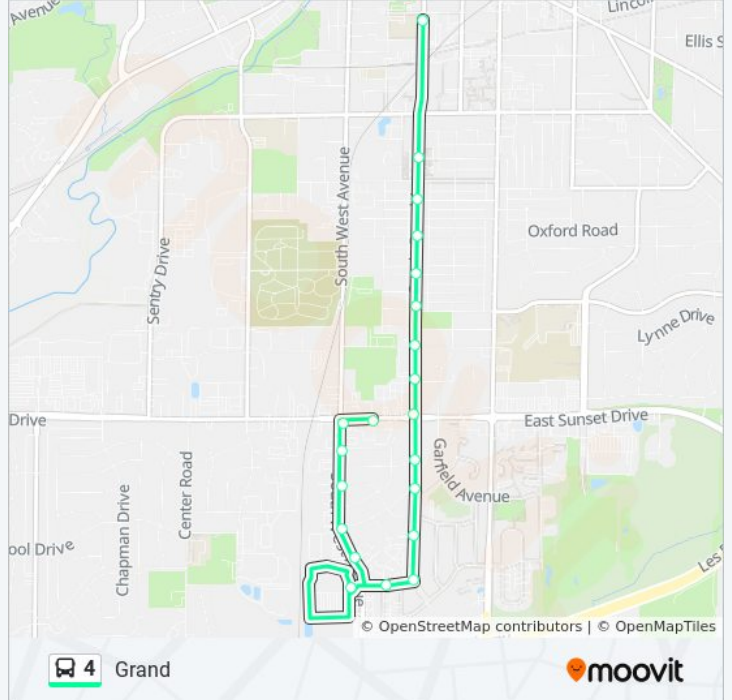

4 bus Info
Direction: Downtown Transit Center
Stops: 24
Trip Duration: 13 min
Line Summary:

NW Barstow Street at Bank Street

Transit Center

Direction: Grand & Sunset

6 stops

[VIEW LINE SCHEDULE](#)

Super Wal-Mart

Sunday	7:02 PM
Monday	9:27 PM
Tuesday	9:27 PM
Wednesday	9:27 PM
Thursday	9:27 PM
Friday	9:27 PM
Saturday	Not Operational

4 bus Info

Direction: Grand & Sunset

Stops: 6

Trip Duration: 2 min

Line Summary:

Direction: Wal-Mart

21 stops

[VIEW LINE SCHEDULE](#)

- Transit Center
- NW Barstow Street at Bank Street
- N Barstow Street at W Main Street
- N Barstow Street at South Street
- Wisconsin Avenue at N East Avenue
- N East Avenue at Cook Street
- N East Avenue at W College Avenue
- S Grand Avenue at Laffin Avenue
- S Grand Avenue at Wilson Avenue
- S Grand Avenue at Frame Avenue
- S Grand Avenue at Estberg Avenue
- S Grand Avenue at W Roberta Avenue
- S Grand Avenue at Hoover Avenue
- S Grand Avenue at Ellsworth Place
- S Grand Avenue at W Sunset Avenue
- S Grand Avenue at Baird Street
- S Grand Avenue at Debbie Street
- S Grand Avenue at Dodie Drive

4 bus Info

Direction: Wal-Mart

Stops: 21

Trip Duration: 12 min

Line Summary:

S Grand Avenue at Sentinel Drive

Sentinel Drive at Madera Street

Super Wal-Mart