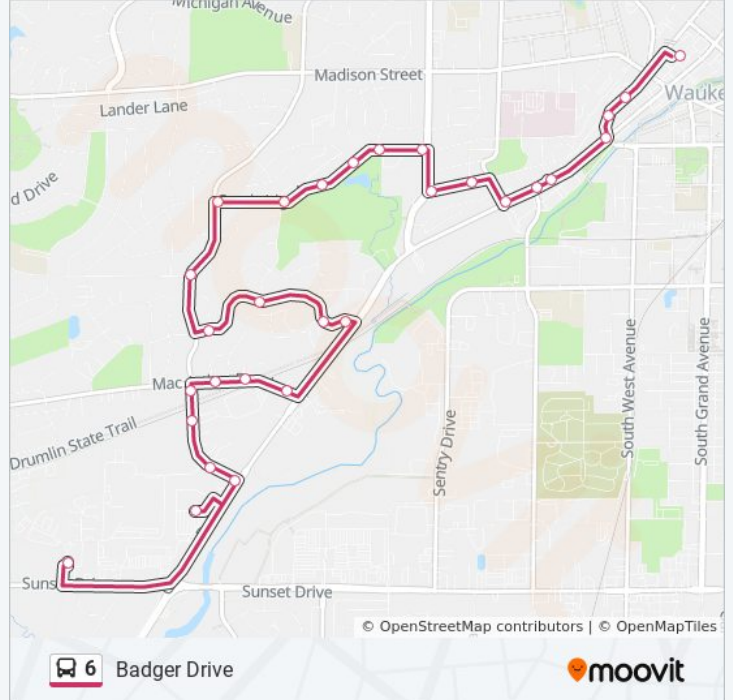

Direction: Badger Drive

17 stops

[VIEW LINE SCHEDULE](#)

- Transit Center
- North St at Fuller St
- North St. at Mountain Village Apa
- W St Paul Avenue at Fairview Avenue
- W St Paul Avenue at S Washington Avenue
- St Paul at Moreland
- 1800 Kensington Drive
- 1810 Kensington Drive
- Kensington Drive at Manor Drive
- Kensington Drive at Minaka Drive
- Kensington Drive at S Grandview Boulevard
- S Grandview Boulevard at Macarthur Road
- Opposite 1205 S Grandview Boulevard
- Opp 1219 S Grandview Boulevard
- S Grandview Boulevard at W St Paul Avenue
- Kohls Department Store (Fox Run)
- Badger Drive

6 bus Time Schedule

Badger Drive Route Timetable:

Sunday	9:20 AM - 5:20 PM
Monday	6:30 AM - 9:15 PM
Tuesday	6:30 AM - 9:15 PM
Wednesday	6:30 AM - 9:15 PM
Thursday	6:30 AM - 9:15 PM
Friday	6:30 AM - 9:15 PM
Saturday	9:20 AM - 7:20 PM

6 bus Info

Direction: Badger Drive

Stops: 17

Trip Duration: 14 min

Line Summary:

Direction: Downtown Transit Center

15 stops

[VIEW LINE SCHEDULE](#)

6 bus Time Schedule

Downtown Transit Center Route Timetable:

Sunday	9:34 AM - 4:34 PM
Monday	6:09 AM - 6:59 PM
Tuesday	6:09 AM - 6:59 PM
Wednesday	6:09 AM - 6:59 PM
Thursday	6:09 AM - 6:59 PM
Friday	6:09 AM - 6:59 PM
Saturday	8:34 AM - 7:34 PM