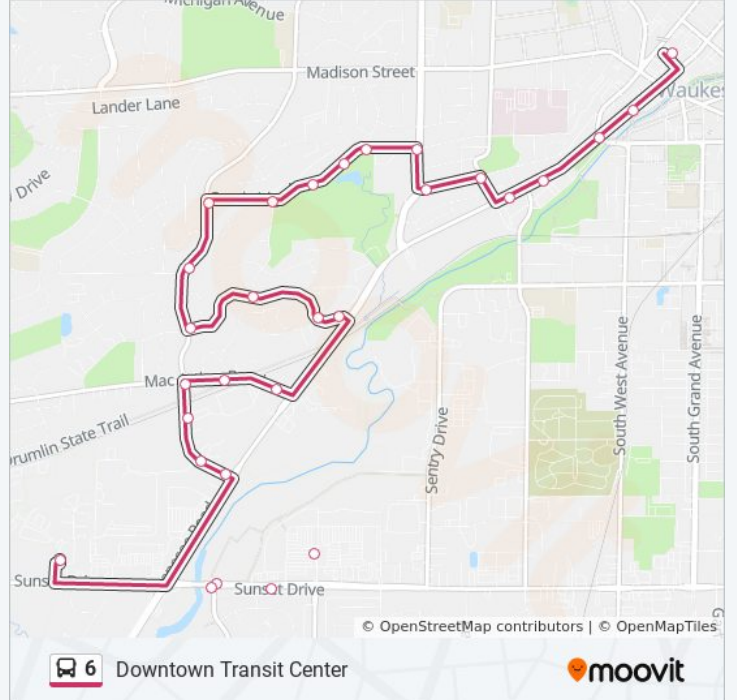

6 bus Info

Direction: Badger Drive

Stops: 17

Trip Duration: 14 min

Line Summary:

Direction: Downtown Transit Center

15 stops

[VIEW LINE SCHEDULE](#)

- Badger Drive
- S Grandview Boulevard at W St Paul Avenue
- 1219 S Grandview Boulevard
- 1205 S Grandview Boulevard
- S Grandview Boulevard at Macarthur Road
- Kensington Drive at Howard Street
- Kensington Drive at Minaka Drive
- Kensington Drive at Manor Drive
- Opposite 1810 Kensington Drive
- Opposite 1800 Kensington Drive
- St Paul at Moreland
- W St Paul Avenue at S Washington Avenue
- W St Paul Avenue at Fairview Avenue
- North St at Emily St
- Transit Center

6 bus Time Schedule

Downtown Transit Center Route Timetable:

Sunday	9:34 AM - 4:34 PM
Monday	6:09 AM - 6:59 PM
Tuesday	6:09 AM - 6:59 PM
Wednesday	6:09 AM - 6:59 PM
Thursday	6:09 AM - 6:59 PM
Friday	6:09 AM - 6:59 PM
Saturday	8:34 AM - 7:34 PM

6 bus Info

Direction: Downtown Transit Center

Stops: 15

Trip Duration: 11 min

Line Summary:

6 bus time schedules and route maps are available in an offline PDF at moovitapp.com. Use the [Moovit App](#) to see live bus times, train schedule or subway schedule, and step-by-step directions for all public transit in Milwaukee - Waukesha, WI.