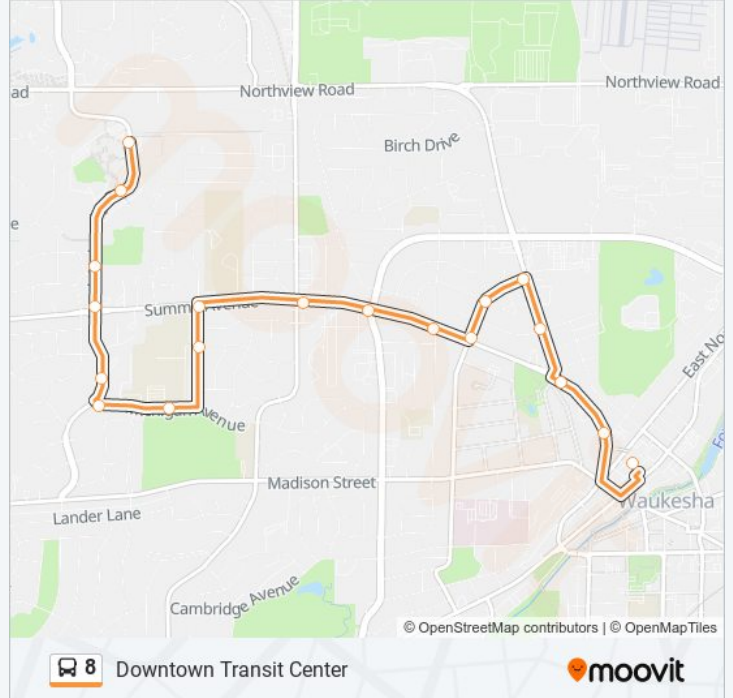

Downtown Transit Center

Get The App

The 8 bus line (Downtown Transit Center) has 2 routes. For regular weekdays, their operation hours are:
 (1) Downtown Transit Center: 5:36 AM - 6:26 PM (2) Uw Milwaukee at Waukesha: 5:25 AM - 6:15 PM
 Use the Moovit App to find the closest 8 bus station near you and find out when is the next 8 bus arriving.

Direction: Downtown Transit Center

19 stops

[VIEW LINE SCHEDULE](#)

- University Of Wisconsin Milwaukee at Waukesha
- University Of Wisconsin Milwaukee at Waukesha Fine Arts
- N University Avenue at Glendon Way
- N University Avenue at Summit Avenue
- 420 N University Avenue
- Michigan Avenue at N University Avenue
- Waukesha North High School
- Greenmeadow Drive at Sherryl Lane
- Greenmeadow Drive at Summit Avenue
- Summit Ave at Grandview Blvd.
- Summit Avenue at N Moreland Boulevard
- Summit Avenue at N Hine Avenue
- W Washington Avenue at Summit Avenue
- W Washington Avenue at W Cumberland
- W Washington Avenue at Delafield Street
- Delafield Street at Lemira Avenue
- Delafield Street at Summit Avenue
- 200 Delafield Street
- Transit Center

8 bus Info

Direction: Downtown Transit Center

Stops: 19

Trip Duration: 14 min

Line Summary:

Direction: Uw Milwaukee at Waukesha

13 stops

[VIEW LINE SCHEDULE](#)

- Transit Center
- Waukesha City Hall
- Delafield Street at Summit Avenue
- 1001 Delafield Street
- N Washington Avenue at W Cumberland
- W Washington Avenue at Summit Avenue
- Summit Avenue at N Hine Avenue
- Summit Avenue at N Moreland Boulevard
- Summit Ave. at Grandview Blvd
- N Grandview Boulevard at Pine Street
- 1121 N Grandview Boulevard
- Sunkist Avenue at West End Road
- University Of Wisconsin Milwaukee at Waukesha