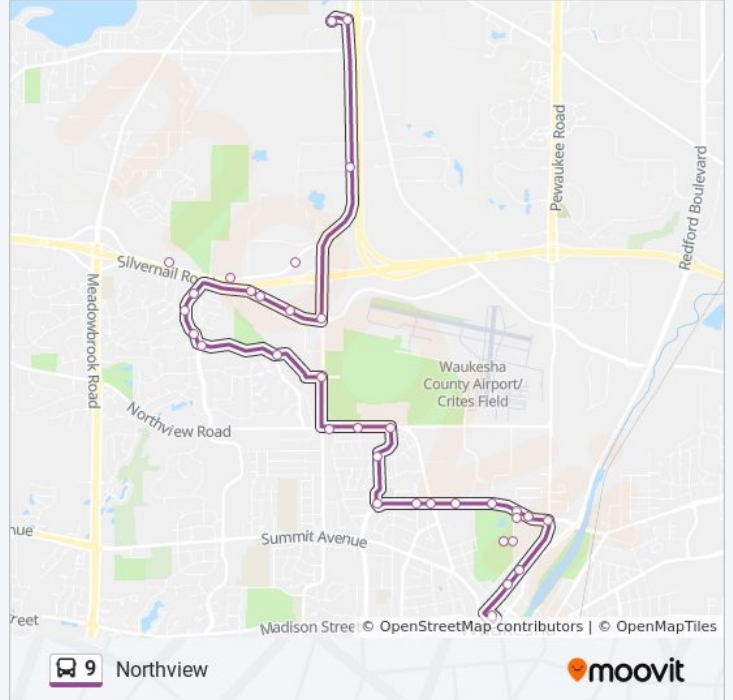

Grandview Boulevard. at Silvernail Road.

Silvernail Road at Metro Market

Silvernail at Meadow Ln

Silvernail Opposite Silvernail Village

N University Avenue at Welsh Court

N Univeristy Avenue at Woodridge Lane

Delafield at Magnolia

717 W Moreland Boulevard

W Moreland Boulevard at Airport Road

W Moreland Boulevard at Riverview Avenue

Riverview Ave. Opposite Juvenile Center

9 bus Time Schedule

Downtown Transit Center Route Timetable:

Stops: 28

Trip Duration: 24 min

Line Summary:

Waukesha County Health And Human Services Building

Riverview Ave. at Waukesha County Jail

Waukesha County Courthouse

W Moreland Avenue at Pewaukee Road

E North Avenue at Albert Street

E North Avenue at Union Street

Transit Center

Direction: Wctc

27 stops

[VIEW LINE SCHEDULE](#)

Transit Center

E St Paul Avenue at Union Street

E St Paul Avenue at Albert Street