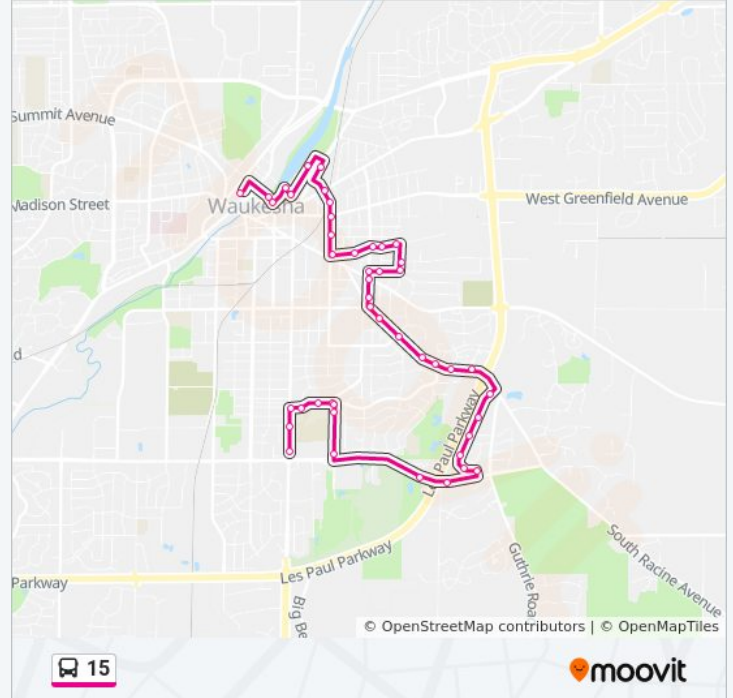

Opp. 1421 E Racine Avenue

E Racine Avenue at E Newhall Avenue

E Racine Avenue at N Greenfield Avenue

E Racine Avenue at Oakland Avenue

Buchner Park

Oakland Avenue at E Broadway

U.S. Post Office

E Broadway at N East Avenue

N East Avenue at South Street

E Main Street at N East Avenue

E Main Street at N Barstow Street

NW Barstow Street at Bank Street

Transit Center

15 bus time schedules and route maps are available in an offline PDF at moovitapp.com. Use the [Moovit App](#) to see live bus times, train schedule or subway schedule, and step-by-step directions for all public transit in Milwaukee - Waukesha, WI.

[About Moovit](#) • [MaaS Solutions](#) • [Supported Countries](#) • [Mooviter Community](#)

© 2024 Moovit - All Rights Reserved

Check Live Arrival Times