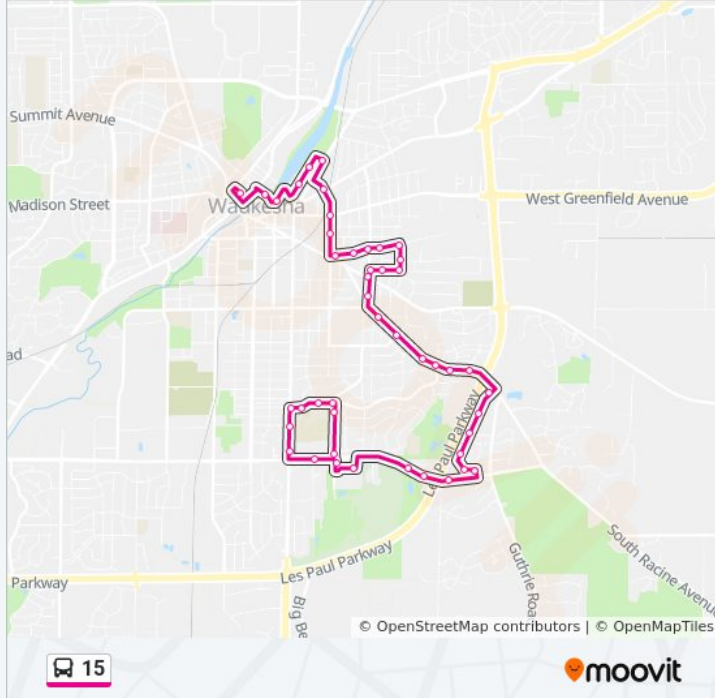

15 bus Info

Direction:

Stops: 36

Trip Duration: 25 min

Line Summary:

Meijer

Sunset Drive at Tenny Ave.

Big Bend at Sunset

Big Bend Road (Midblock)

Big Bend Road at Garfield Avenue

Big Bend Road at E Rivera Drive

Big Bend Road at Cliff Alex Ct.

S East Avenue at Garfield Avenue

S East Avenue at E Sunset Avenue

Opp 1320 S East Avenue

Whittier Elementary School

S East Avenue at E Roberta Avenue

E Roberta Avenue at Westminster Drive

South High School

Direction:

28 stops

[VIEW LINE SCHEDULE](#)

South High School

Roberta Avenue at Tenny

Tenny Avenue at E Roberta Avenue

Tenny Avenue at Wedgewood Drive

Tenny Avenue at Larchmont Drive

E Sunset Drive at Camden Way

Opp. 1600 E Sunset Drive

Chippewa Drive at Fleetfoot Drive