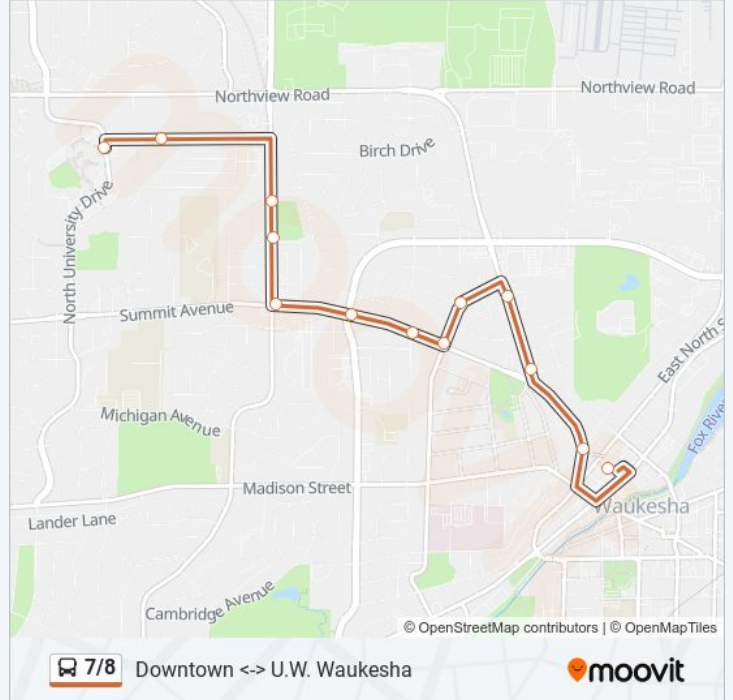

7/8 bus time schedules and route maps are available in an offline PDF at moovitapp.com. Use the [Moovit App](#) to see live bus times, train schedule or subway schedule, and step-by-step directions for all public transit in Milwaukee - Waukesha, WI.

[About Moovit](#) • [MaaS Solutions](#) • [Supported Countries](#) • [Mooviter Community](#)

© 2024 Moovit - All Rights Reserved

Check Live Arrival Times