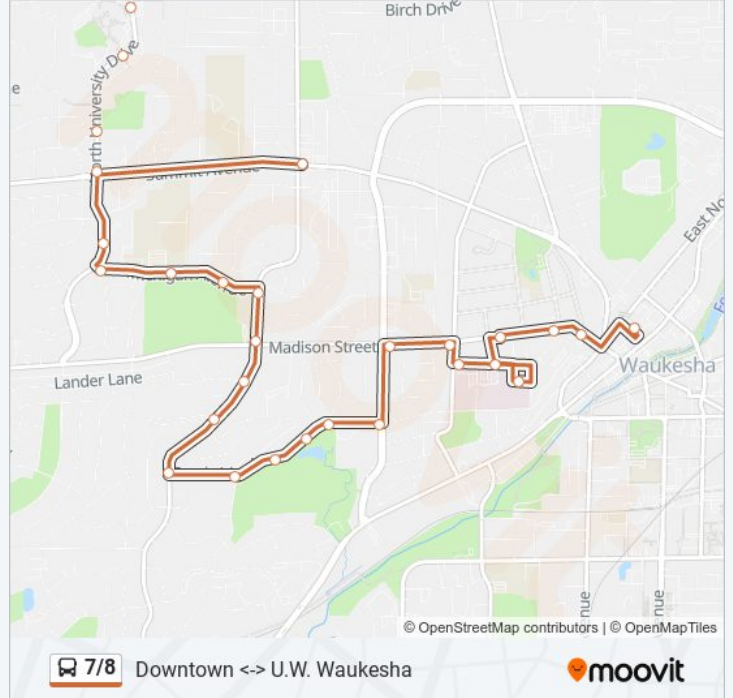

Direction: Downtown Transit Center

27 stops

[VIEW LINE SCHEDULE](#)

- University Of Wisconsin Milwaukee at Waukesha
- University Of Wisconsin Milwaukee at Waukesha Fine Arts
- N University Avenue at Glendon Way
- N University Avenue at Summit Avenue
- 420 N University Avenue
- Michigan Avenue at N University Avenue
- Waukesha North High School
- Michigan Avenue at Western Avenue
- N Grandview Boulevard at Michigan Avenue
- N Grandview Boulevard at Madison Street
- N Grandview Boulevard at Kilps Drive
- N Grandview Boulevard at Woodfield Circle
- N Grandview Boulevard at Cambridge Avenue
- Cambridge Avenue at Minaka Drive
- 128 Cambridge Avenue
- Cambridge Avenue at Bonnie Lane
- Cambridge Avenue at Joellen Drive
- Dopp Street at S Moreland Boulevard
- Madison Street at N Moreland Boulevard
- Madison Street at S Washington Avenue
- Lawndale Avenue at S Washington Avenue

7/8 bus Info

Direction: Downtown Transit Center

Stops: 27

Trip Duration: 15 min

Line Summary:

Lawndale Avenue at Fairview Avenue
 Waukesha Memorial Hospital Main E
 Fairview Ave. at Madison St.
 Madison Street at Fourth Street
 Madison Street at Third Street
 Transit Center

Direction: Uw Milwaukee at Waukesha

13 stops
[VIEW LINE SCHEDULE](#)

Transit Center
 Waukesha City Hall
 Delafield Street at Summit Avenue
 1001 Delafield Street
 N Washington Avenue at W Cumberland
 W Washington Avenue at Summit Avenue
 Summit Avenue at N Hine Avenue
 Summit Avenue at N Moreland Boulevard
 Summit Ave. at Grandview Blvd
 N Grandview Boulevard at Pine Street
 1121 N Grandview Boulevard
 Sunkist Avenue at West End Road
 University Of Wisconsin Milwaukee at Waukesha