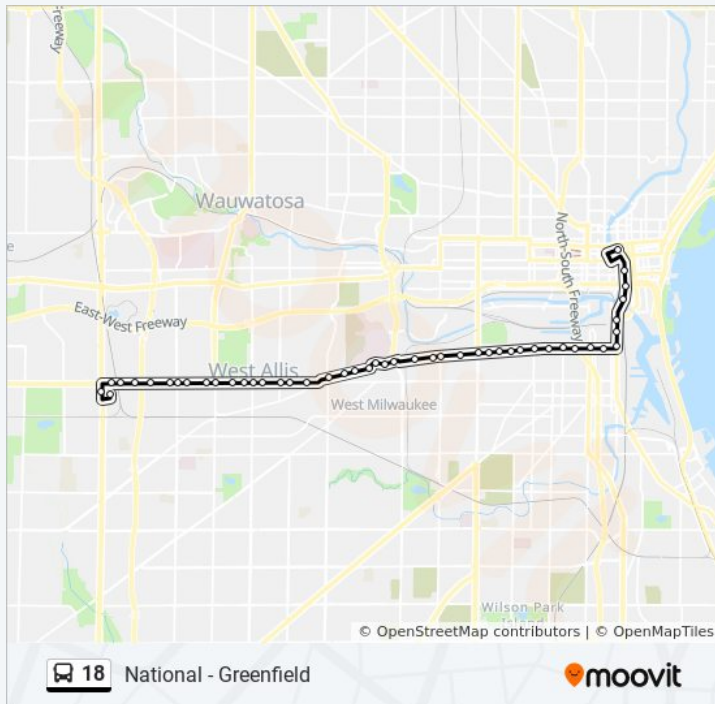

Water & Juneau

Water & Cherry

Broadway & Knapp

Direction: To Visability Ctr - National

49 stops

[VIEW LINE SCHEDULE](#)

Broadway & Knapp

Water & Juneau

National & S60

Greenfield & S65

Greenfield & S68

Greenfield & S70

Greenfield & S74

Greenfield & S76

Greenfield & S78

Greenfield & S81

Greenfield & S84

18 bus Info

Direction: To Visability Ctr - National

Stops: 49

Trip Duration: 51 min

Line Summary:

Greenfield & S86

Greenfield & S90

Greenfield & S92

Greenfield & S94

Greenfield & S98

Greenfield & S101

Greenfield & S104

Greenfield & S106

Visability Center

18 bus time schedules and route maps are available in an offline PDF at moovitapp.com. Use the [Moovit App](#) to see live bus times, train schedule or subway schedule, and step-by-step directions for all public transit in Milwaukee - Waukesha, WI.