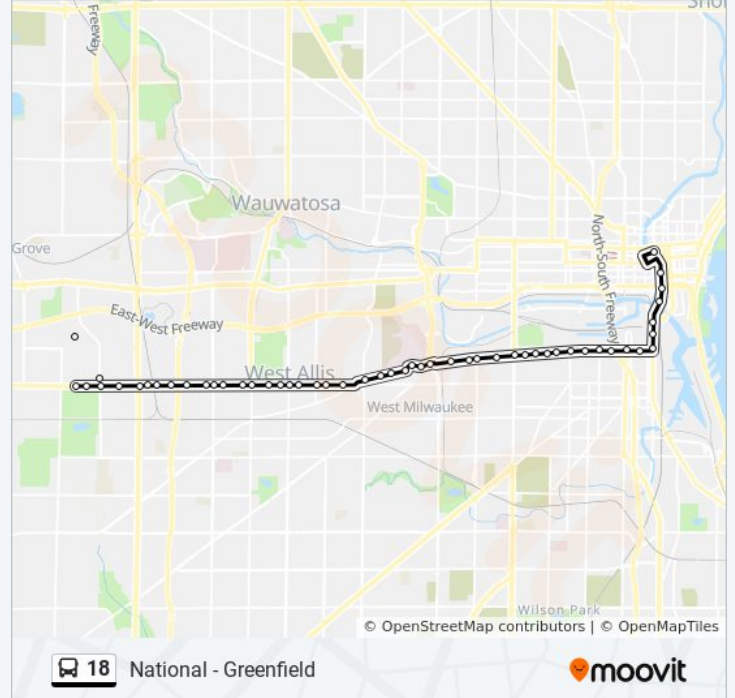

18 bus Info
Direction: To 124th St - National
Stops: 53
Trip Duration: 44 min
Line Summary:

National & S31

National & S35

National & S37

National & S41

National & Miller Park Way

National & S47

Washington & V.A.

Greenfield & S98

Greenfield & S101

Greenfield & S104

Greenfield & S106

Greenfield & S108

Greenfield & S112

Greenfield & S116

Greenfield & S119

Greenfield & S121

Direction: To 124th St - Via Indus. For Blind

55 stops

[VIEW LINE SCHEDULE](#)

Broadway & Knapp
Water & Juneau
Water & State
Water & Wells
Water & Wisconsin
Water & St Paul
Water & Chicago
S1 & Pittsburgh
S1 & Virginia
S1 & National
National & S3
National & S6
National & S9
National & S11
National & S14
National & Cesar Chavez
National & S18
National & S21
National & S23
National & S25
National & Layton
National & S31
National & S35
National & S37
National & S41
National & Miller Park Way
National & S47
Washington & V.A.
National & S50

Direction: To 124th St - Via Indus. For Blind

Stops: 55

Trip Duration: 59 min

Line Summary:

National & S54

National & S56

National & S60

Greenfield & S65