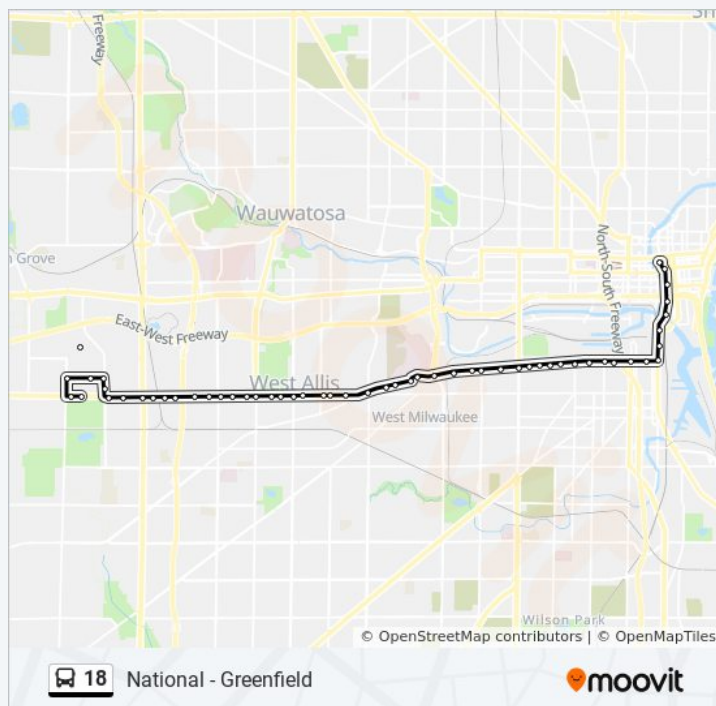

Direction: To 124th St - Via Indus. For Blind

Stops: 55

Trip Duration: 59 min

Line Summary:

National & S54

National & S56

National & S60

Greenfield & S65

Greenfield & W6767

Greenfield & S65

National & S60

National & S56

National & S54

National & S50

Washington & V.A.

National & Miller Park Way

18 bus Info

Direction: To Downtown - Greenfield

Stops: 58

Trip Duration: 50 min

Line Summary:

National & Layton

National & S25

National & S23