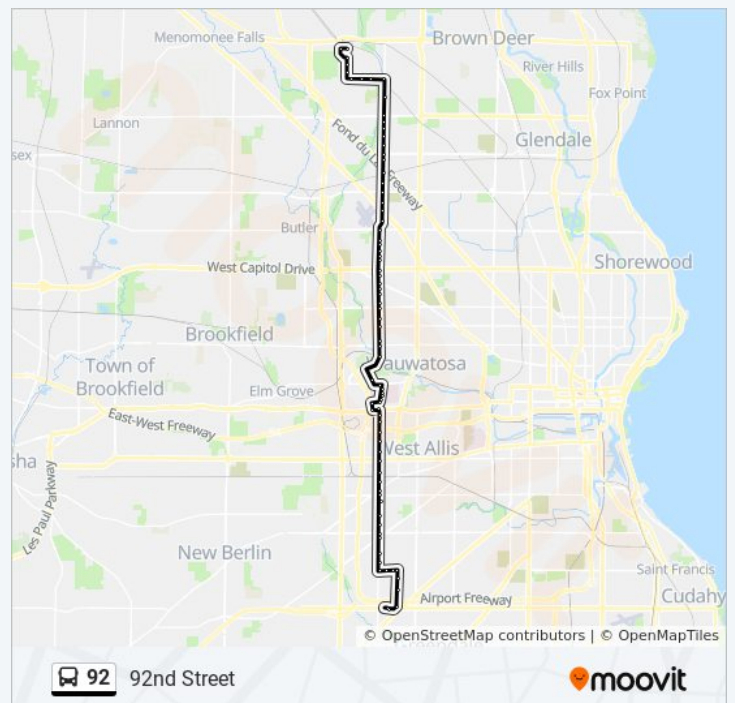

S92 & Washington

S92 & Schlinger

S92 & Adler

N92 & Hawthorne

N92 & Mt Vernon

Bluemound & N92

92 bus Time Schedule

To Bradley/107th - Via Froedtert Route Timetable:

Direction: To Bradley/107th - Via Froedtert

Stops: 77

Trip Duration: 65 min

Line Summary:

Bluemound & N95 Brt Station

N95 & Wisconsin

N92 & Wisconsin

N92 & Froedtert

N92 & Connell Brt Station

N92 & N1000

Watertown & N92

Discovery & 1300 N. (Farside)

Swan & Menomonee River Parkway

Swan & North Ave

Swan-N92 & Center

N92 & Locust