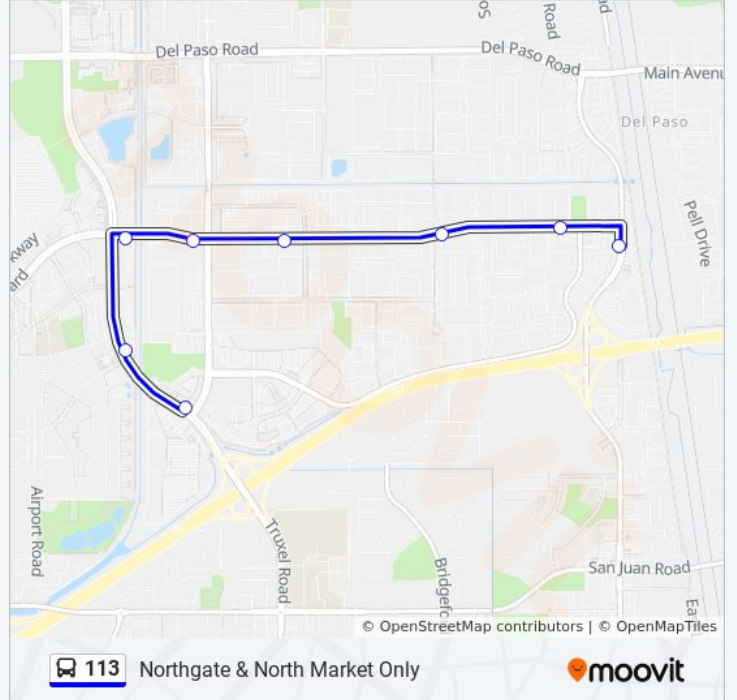

113 bus time schedules and route maps are available in an offline PDF at moovitapp.com. Use the [Moovit App](#) to see live bus times, train schedule or subway schedule, and step-by-step directions for all public transit in Sacramento.

[About Moovit](#) • [MaaS Solutions](#) • [Supported Countries](#) • [Mooviter Community](#)

© 2024 Moovit - All Rights Reserved

Check Live Arrival Times