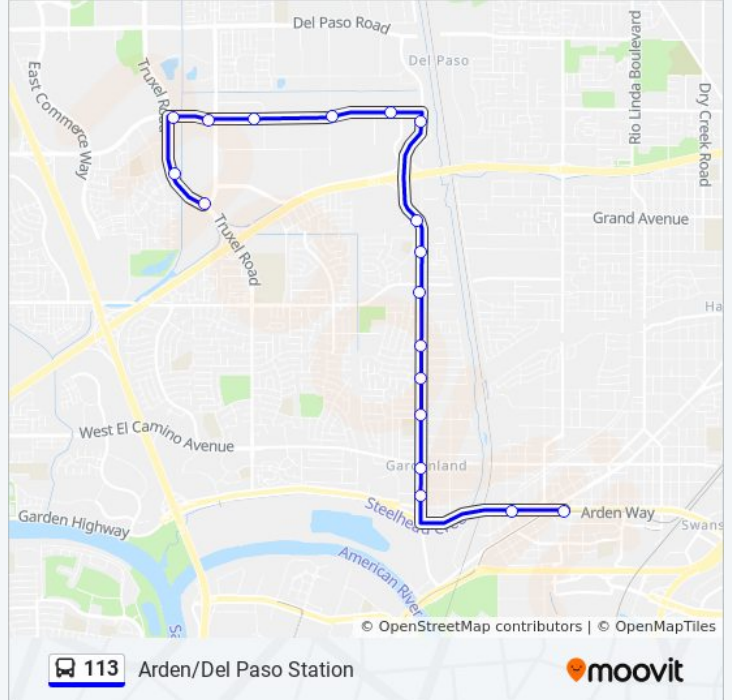

Use the Moovit App to find the closest 113 bus station near you and find out when is the next 113 bus arriving.

**Direction: Arden/Del Paso Station**  
 18 stops  
[VIEW LINE SCHEDULE](#)

**113 bus Time Schedule**  
 Arden/Del Paso Station Route Timetable:

**113 bus Info**  
**Direction:** Arden/Del Paso Station  
**Stops:** 18  
**Trip Duration:** 30 min  
**Line Summary:**

**Direction: Natomas/North Market**

19 stops

[VIEW LINE SCHEDULE](#)

- Arden Way & Del Paso Blvd LRT (EB)
- Del Paso Blvd & Hawthorne (SB)
- Arden Way & Colfax St (WB)
- Northgate Blvd & Jefferson Ave (NB)
- Northgate Blvd & W El Camino Ave (NB)
- Northgate Blvd & Haggin Ave (NB)
- Northgate Blvd & Indiana Ave (NB)
- Northgate Blvd & Tenaya Ave (NB)
- Northgate Blvd & Winter Garden Ave (NB)
- Northgate Blvd & San Juan Rd (NB)
- Northgate Blvd & Patio Ave (NB)
- Northgate Blvd & Rosin Ct (NB)
- Northgate Blvd & Tandy Dr (NB)
- N Market Blvd & Northgate Blvd (WB)
- N Market Blvd & North Freeway Blvd (WB)
- N Market Blvd & National Rd (WB)
- N Market Blvd & Sports Dr (WB)
- Gateway Park Blvd & North Market Blvd (SB)

## Truxel Rd & Gateway Park Blvd (NB)

### Direction: Northgate & North Market Only

8 stops

[VIEW LINE SCHEDULE](#)

Truxel Rd & Gateway Park Blvd (NB)

Truxel Rd & Natomas Crossing Dr (NB)

Arena Blvd & Truxel Rd (EB)

Arena Blvd & Gateway Park Blvd (EB)