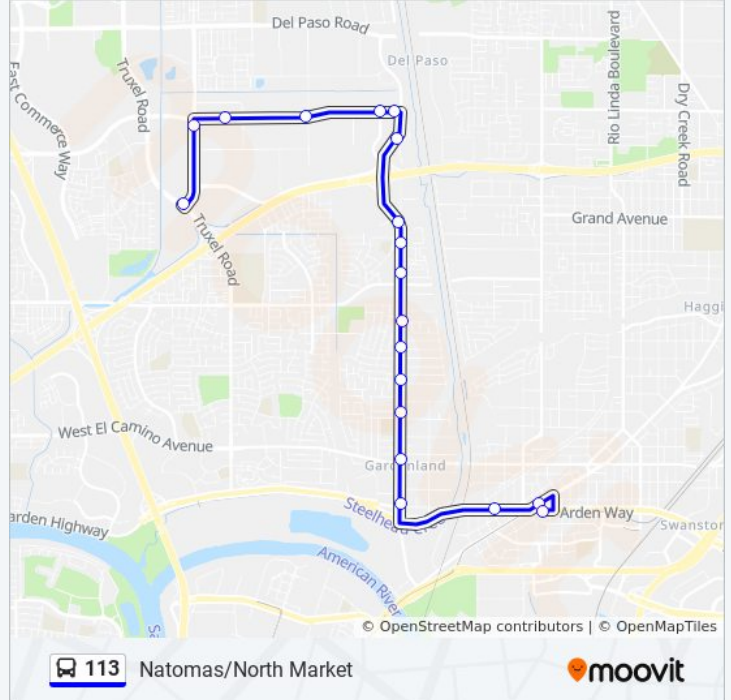

**113 bus Info**

**Direction:** Natomas/North Market

**Stops:** 19

**Trip Duration:** 28 min

**Line Summary:**

## Truxel Rd & Gateway Park Blvd (NB)

### Direction: Northgate & North Market Only

8 stops

[VIEW LINE SCHEDULE](#)

Truxel Rd & Gateway Park Blvd (NB)

Truxel Rd & Natomas Crossing Dr (NB)

Arena Blvd & Truxel Rd (EB)

Arena Blvd & Gateway Park Blvd (EB)

N Market Blvd & Sierra Point Dr (EB)

N Market Blvd & National Dr (EB)

N Market Blvd & S Market Ct (EB)

Northgate Blvd & N Market Blvd (SB)