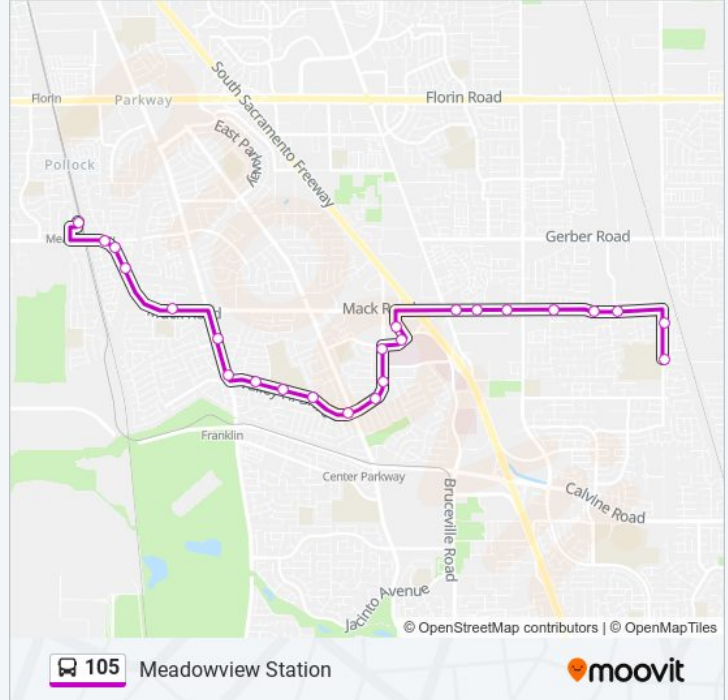

Franklin Blvd & Armadale Wy (NB)

Mack Rd & Deer Creek Dr (WB)

Mack Rd & Brooke Meadow Dr (WB)

Meadowview Rd & Brookfield Dr (WB)

Meadowview Rd & Branchwood Way (WB)

Meadowview Rd & Meadowview LRT (NB)

105 bus time schedules and route maps are available in an offline PDF at moovitapp.com. Use the [Moovit App](#) to see live bus times, train schedule or subway schedule, and step-by-step directions for all public transit in Sacramento.

[About Moovit](#) • [MaaS Solutions](#) • [Supported Countries](#) • [Mooviter Community](#)

© 2024 Moovit - All Rights Reserved

Check Live Arrival Times