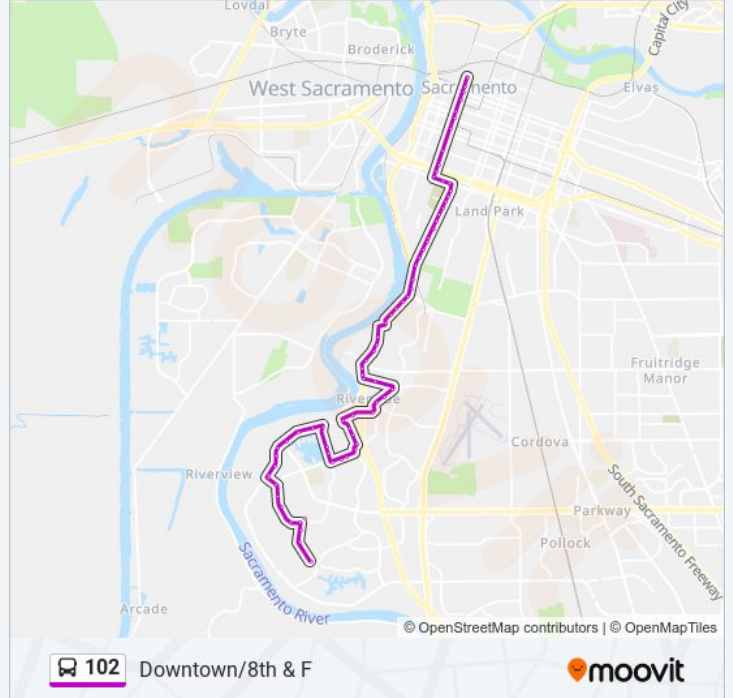

102 bus Info

Direction: Downtown/8th & F

Stops: 73

Trip Duration: 39 min

Line Summary:

Gloria Dr & Trestle Glen Way (EB)
Greenhaven Dr & Gloria Rd (NB)
Greenhaven Dr & Sunlit Cir (NB)
Greenhaven Dr & Leaf Ave (NB)
Greenhaven Dr & Royal Green Ave (NB)
Greenhaven Dr & Riverside Blvd (NB)
43rd Ave & Johnfer Way (EB)
43rd Ave & Woodshire Way (EB)
Gloria Dr & Lake Glen Way (NB)
Gloria Dr & Lake Crest Way (NB)
Gloria Dr & 35th Ave (NB)
35th Ave & Lonsdale Dr (WB)
35th Ave & Riverside Blvd (WB)
Riverside Blvd & Surf Way (NB)
Riverside Blvd & Seamas Ave (NB)
Riverside Blvd & Dorset Way (NB)
Riverside Blvd & Casilada Way (NB)
Riverside Blvd & Piedmont Dr (NB)
Riverside Blvd & Rio Ln (NB)
Riverside Blvd & Weber Way (NB)
Riverside Blvd & Derick Way (NB)
Riverside Blvd & Brownwyk Dr (NB)
Riverside Blvd & Sutterville Rd 1 (NB)
Riverside Blvd & Sutterville Rd 2 (NB)
Riverside Blvd & Sherburn Ave (NB)
Riverside Blvd & Darnel Way (NB)
Riverside Blvd & 12th Ave (NB)
Riverside Blvd & 10th Ave (NB)
Riverside Blvd & 8th Ave (NB)
Riverside Blvd & Perkins Way (NB)
Riverside Blvd & Marian Way (NB)
Riverside Blvd & Swanston Dr (NB)
Riverside Blvd & 3rd Ave (NB)

Riverside Blvd & Fremont Way (NB)

Riverside Blvd & Castro Way (NB)

Riverside Blvd & 2nd Ave (NB)

Riverside Blvd & Beverly Way (NB)

Riverside Blvd & Broadway (NB)

Broadway & Riverside Blvd (WB)

Broadway & 10th St (WB)