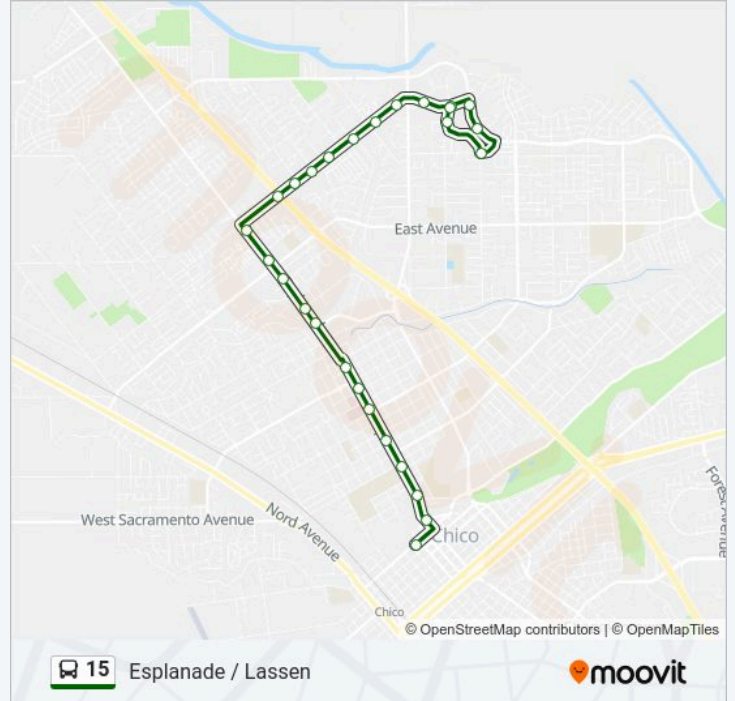

15 bus Info

Direction: Transit Center 2nd & Salem

Stops: 21

Trip Duration: 20 min

Line Summary:

Direction: Ceres & Lassen

27 stops

[VIEW LINE SCHEDULE](#)

15 bus Info

Direction: Ceres & Lassen

Stops: 27

Trip Duration: 24 min

Line Summary:

Lassen Ave & Burnap Ave

Lassen & Cohasset

Lassen Ave & Cohasset Rd

Lassen & Ceres

Eaton Rd & Lassen Ave

Eaton Rd & Keith Hopkins Pl

Lupin Ave & Ceres Ave

Ceres Ave & Diablo

Ceres & Lassen

15 bus time schedules and route maps are available in an offline PDF at moovitapp.com. Use the Moovit App to see live bus times, train schedule or subway schedule, and step-by-step directions for all public transit in Sacramento.

© 2025 Moovit - All Rights Reserved