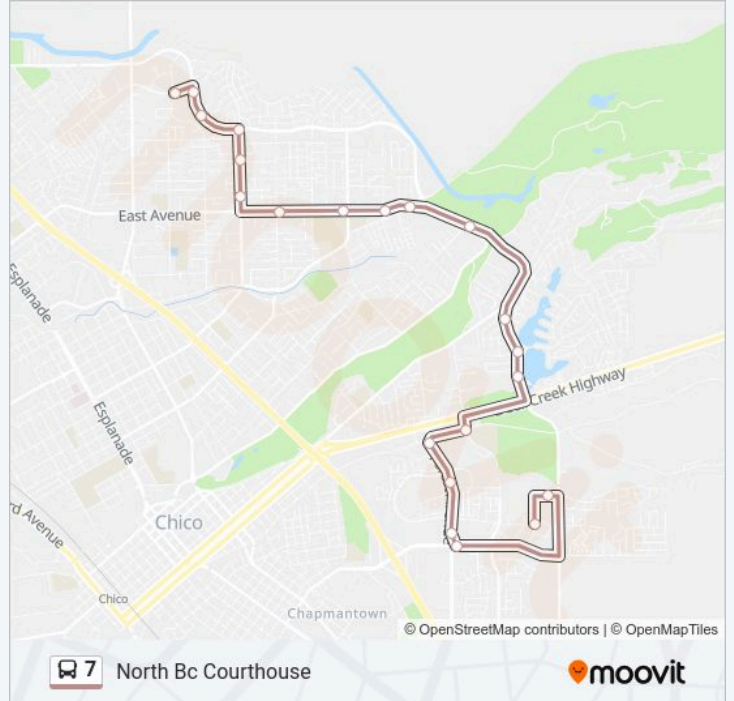

Use the Moovit App to find the closest 7 bus station near you and find out when is the next 7 bus arriving.

Direction: North Bc Courthouse

21 stops

[VIEW LINE SCHEDULE](#)

Lassen & Ceres
Eaton Rd & Lassen Ave
Eaton Rd & Keith Hopkins Pl
Eaton Rd & Floral Ave
Floral Ave & Glenshire Ln
Floral Ave & Ravenshoe Way
East Ave & Mariposa Ave
Pleasant Valley Hs
East Ave & Cactus Ave
East Ave & Manzanita Ave
Manzanita Ave & Hooker Oak Ave
Bruce Rd & E. 8th St.
Bruce Rd & Lakewest Dr.
Bruce Rd & Sterling Oaks Dr.
Marsh Jr High
Forest Ave & Humboldt Rd
Forest Ave & Springfield Dr
Forest Ave & Springfield Dr
E 20th St & Forest Ave
Concord & Bruce
North Bc Courthouse

7 bus Info

Direction: North Bc Courthouse

Stops: 21

Trip Duration: 25 min

Line Summary:

Direction: Ceres & Lassen

23 stops

[VIEW LINE SCHEDULE](#)

- North Bc Courthouse
- E 20th St & Concord
- Forest Ave & E 20th St
- Forest Ave & Hartford Dr
- Forest Ave & Amanda Way
- Forest Ave & Humboldt
- Marsh Jr High
- Bruce Rd & Sierra Sunrise Ter
- Bruce Rd & Lakeside Village Commons
- Bruce Rd & Cal Park Dr
- Manzanita Ave & Centennial Ave
- Manzanita Ave & Hooker Oak Park
- East Ave & Tuolumne
- East Ave & Cactus Ave
- Pleasant Valley High School
- East Ave & Mariposa Ave
- Floral Ave & East Ave
- Floral Ave at Silver Oak Dr Access

7 bus Info

Direction: Ceres & Lassen

Stops: 23

Trip Duration: 25 min

Line Summary:

Floral Ave & Whitewood

Eaton Rd & Floral Ave

Eaton Rd & San Miguel Ct