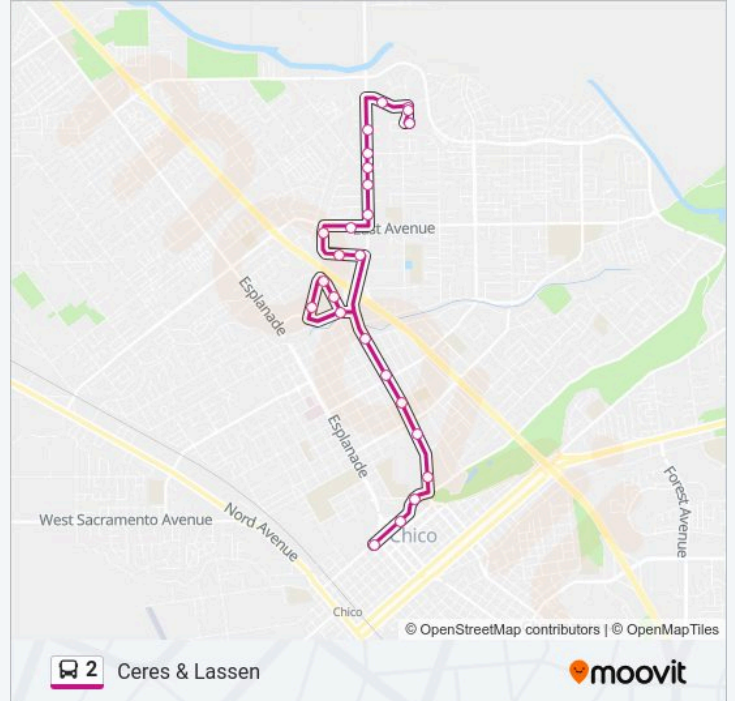

Cohasset Rd & Phlox

Cohasset Rd & Lupin

Cohasset Rd & Glen Brook Ct

Lassen Ave & Cohasset Rd

Ceres & Lassen

Diablo & Ceres

Ceres & Lassen

2 bus time schedules and route maps are available in an offline PDF at moovitapp.com. Use the Moovit App to see live bus times, train schedule or subway schedule, and step-by-step directions for all public transit in Sacramento.

© 2024 Moovit - All Rights Reserved