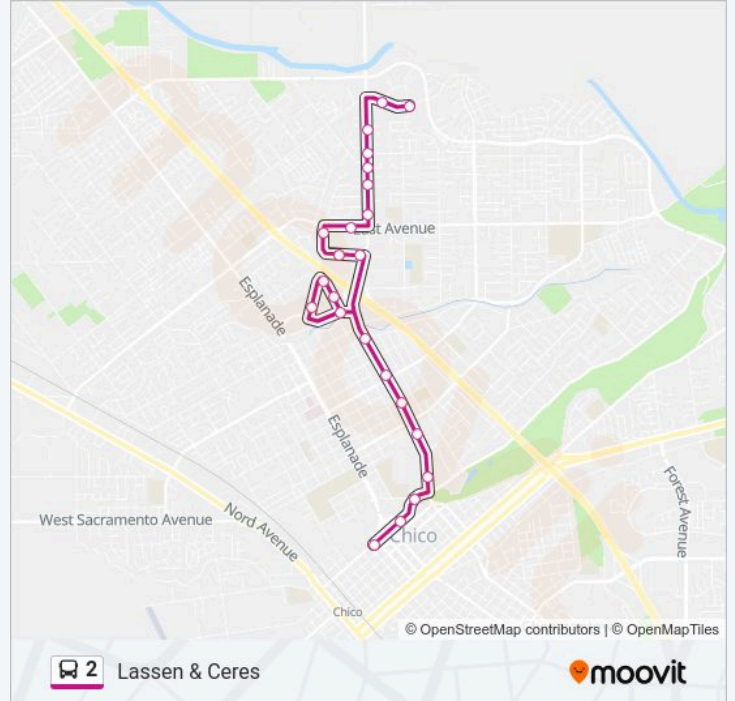

Direction: Lassen & Ceres

23 stops

[VIEW LINE SCHEDULE](#)

Transit Center 2nd & Salem

E 2nd St & Wall St

Vallombrosa & Memorial

Mangrove Ave & Vallombrosa

Mangrove Ave & E 1st Ave

2 bus Info

Direction: Lassen & Ceres

Stops: 23

Trip Duration: 24 min

Line Summary:

Cohasset Rd & Phlox

Cohasset Rd & Lupin

Cohasset Rd & Glen Brook Ct

Lassen Ave & Cohasset Rd

Lassen & Ceres

Direction: Ceres & Lassen

25 stops

[VIEW LINE SCHEDULE](#)

Transit Center 2nd & Salem

E 2nd St & Wall St

Vallombrosa & Memorial

Direction: Ceres & Lassen

Stops: 25

Trip Duration: 24 min

Line Summary:

Cohasset Rd & Phlox

Cohasset Rd & Lupin

Cohasset Rd & Glen Brook Ct

Lassen Ave & Cohasset Rd