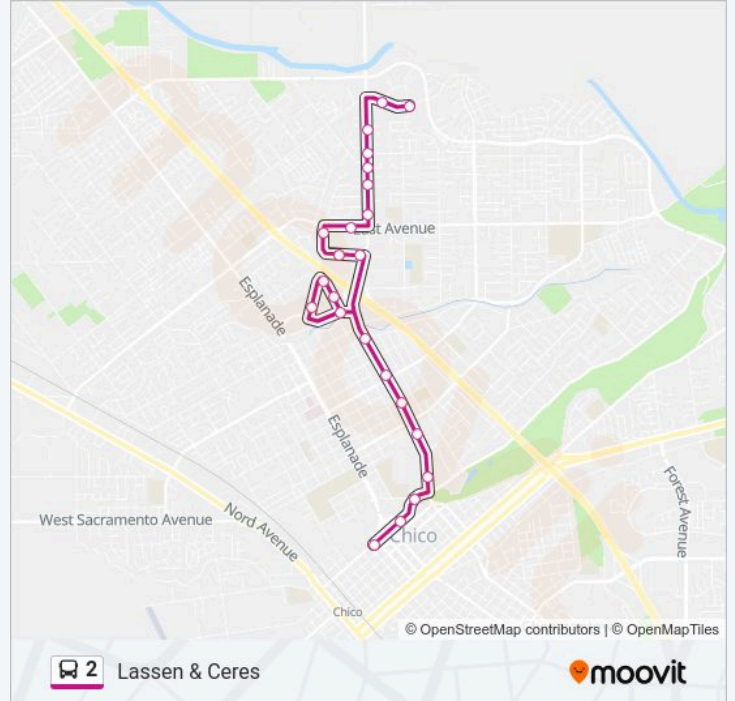

Direction: Lassen & Ceres

23 stops

[VIEW LINE SCHEDULE](#)

Transit Center 2nd & Salem

E 2nd St & Wall St

Vallombrosa & Memorial

Mangrove Ave & Vallombrosa

Mangrove Ave & E 1st Ave

2 bus Info

Direction: Lassen & Ceres

Stops: 23

Trip Duration: 24 min

Line Summary:

Cohasset Rd & Phlox

Cohasset Rd & Lupin

Cohasset Rd & Glen Brook Ct

Lassen Ave & Cohasset Rd

Lassen & Ceres

Direction: Ceres & Lassen

25 stops

[VIEW LINE SCHEDULE](#)

Transit Center 2nd & Salem

E 2nd St & Wall St

Vallombrosa & Memorial

2 bus Info

Direction: Ceres & Lassen

Stops: 25

Trip Duration: 24 min

Line Summary:

Cohasset Rd & Phlox

Cohasset Rd & Lupin

Cohasset Rd & Glen Brook Ct