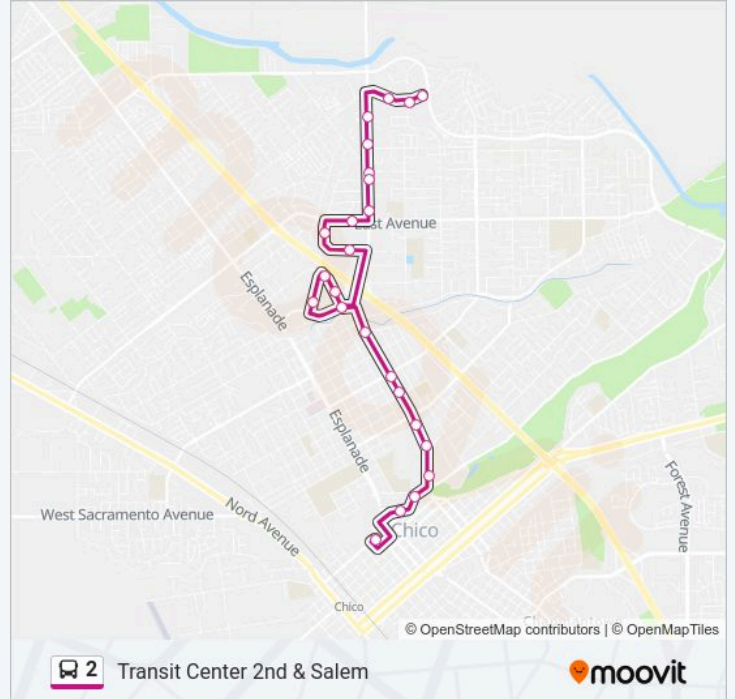

Use the Moovit App to find the closest 2 bus station near you and find out when is the next 2 bus arriving.

Direction: Transit Center 2nd & Salem

24 stops

[VIEW LINE SCHEDULE](#)

- Ceres & Lassen
- Ceres & Lassen
- E Lassen Ave & Ridgewood
- Cohasset Rd & Frontier Cir
- Cohasset Rd & Cameo
- Cohasset Rd & Cyndi Cir
- Cohasset Rd & Pillsbury Rd
- Cohasset Rd & East Ave
- East Ave & Cohasset Rd
- Pillsbury Rd & Plaza Way
- North Valley Plaza
- Cohasset Rd & Rio Lindo Ave
- Parmac Rd & Cohasset Rd
- Rio Lindo & Parmac
- Rio Lindo Ave & Cohasset
- Mangrove Ave & 9th Ave
- Mangrove & 5th
- Mangrove Ave & E 3rd Ave
- Mangrove Ave & E 1st Ave
- Mangrove Ave & Palmetto Ave
- Mangrove Ave & Vallombrosa

2 bus Info

Direction: Transit Center 2nd & Salem

Stops: 24

Trip Duration: 25 min

Line Summary:

Vallombrosa & Memorial

E 1st St & E 2nd St

Transit Center 2nd & Salem

Direction: Lassen & Ceres

23 stops

[VIEW LINE SCHEDULE](#)

Transit Center 2nd & Salem

E 2nd St & Wall St

Vallombrosa & Memorial

Mangrove Ave & Vallombrosa

Mangrove Ave & E 1st Ave

Direction: Ceres & Lassen

Stops: 25

Trip Duration: 24 min

Line Summary:

Cohasset Rd & Phlox

Cohasset Rd & Lupin

Cohasset Rd & Glen Brook Ct

Lassen Ave & Cohasset Rd