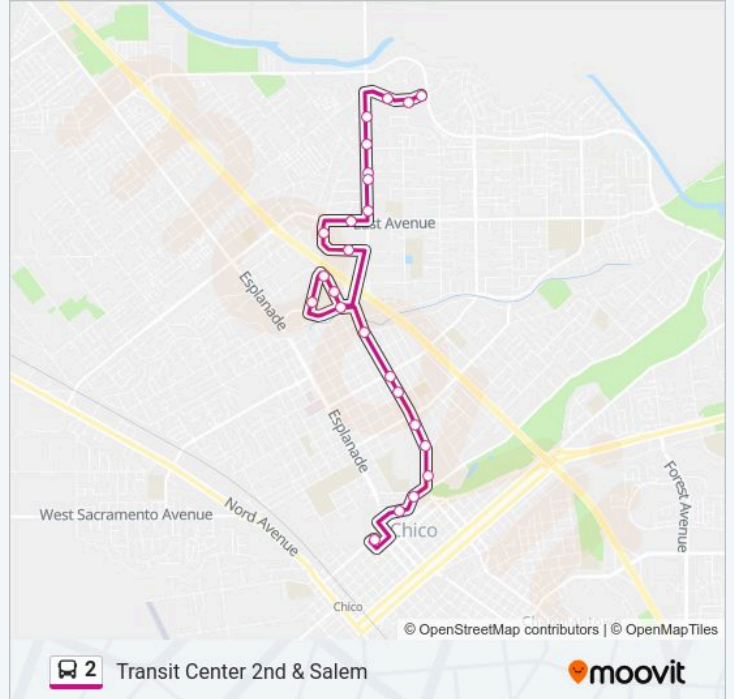

Use the Moovit App to find the closest 2 bus station near you and find out when is the next 2 bus arriving.

Direction: Transit Center 2nd & Salem

24 stops

[VIEW LINE SCHEDULE](#)

- Ceres & Lassen
- Ceres & Lassen
- E Lassen Ave & Ridgewood
- Cohasset Rd & Frontier Cir
- Cohasset Rd & Cameo
- Cohasset Rd & Cyndi Cir
- Cohasset Rd & Pillsbury Rd
- Cohasset Rd & East Ave
- East Ave & Cohasset Rd
- Pillsbury Rd & Plaza Way
- North Valley Plaza
- Cohasset Rd & Rio Lindo Ave
- Parmac Rd & Cohasset Rd
- Rio Lindo & Parmac
- Rio Lindo Ave & Cohasset
- Mangrove Ave & 9th Ave
- Mangrove & 5th
- Mangrove Ave & E 3rd Ave
- Mangrove Ave & E 1st Ave
- Mangrove Ave & Palmetto Ave
- Mangrove Ave & Vallombrosa

2 bus Info

Direction: Transit Center 2nd & Salem

Stops: 24

Trip Duration: 25 min

Line Summary:

Vallombrosa & Memorial

E 1st St & E 2nd St

Transit Center 2nd & Salem

Direction: Lassen & Ceres

23 stops

[VIEW LINE SCHEDULE](#)

Transit Center 2nd & Salem

E 2nd St & Wall St

Vallombrosa & Memorial

Mangrove Ave & Vallombrosa

Mangrove Ave & E 1st Ave

Lassen Ave & Cohasset Rd

Lassen & Ceres

Direction: Ceres & Lassen

25 stops

[VIEW LINE SCHEDULE](#)

Transit Center 2nd & Salem

E 2nd St & Wall St

Vallombrosa & Memorial