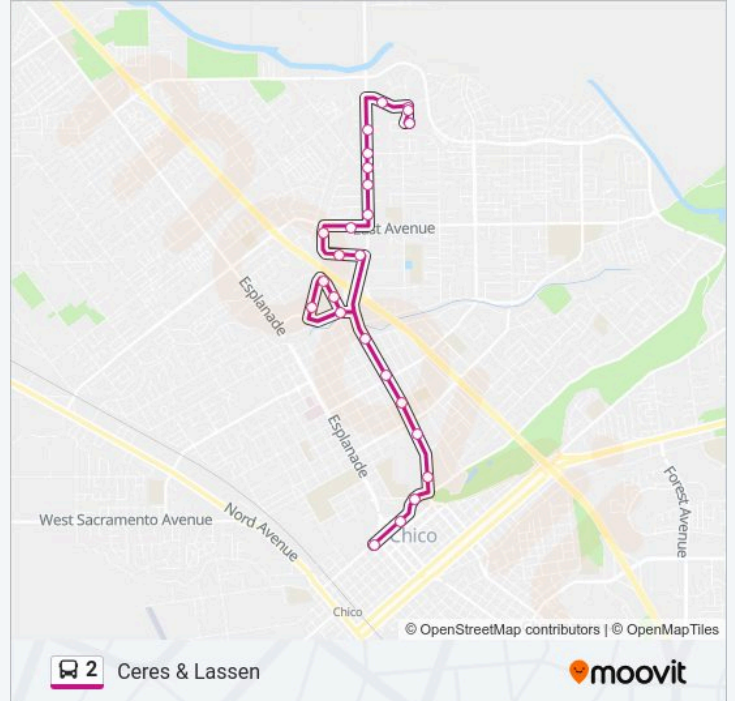

Lassen Ave & Cohasset Rd

Lassen & Ceres

Direction: Ceres & Lassen

25 stops

[VIEW LINE SCHEDULE](#)

Transit Center 2nd & Salem

E 2nd St & Wall St

Vallombrosa & Memorial

Ceres & Lassen Route Timetable:

Monday	8:20 AM - 8:10 PM
Tuesday	8:20 AM - 8:10 PM
Wednesday	8:20 AM - 8:10 PM
Thursday	8:20 AM - 8:10 PM
Friday	8:20 AM - 8:10 PM
Saturday	8:50 AM - 6:10 PM
Sunday	Not Operational

2 bus Info

Direction: Ceres & Lassen

Stops: 25

Trip Duration: 24 min

Line Summary:

Cohasset Rd & Phlox

Cohasset Rd & Lupin

Cohasset Rd & Glen Brook Ct

Lassen Ave & Cohasset Rd

Ceres & Lassen

Diablo & Ceres

Ceres & Lassen

2 bus time schedules and route maps are available in an offline PDF at moovitapp.com. Use the Moovit App to see live bus times, train schedule or subway schedule, and step-by-step directions for all public transit in Sacramento.