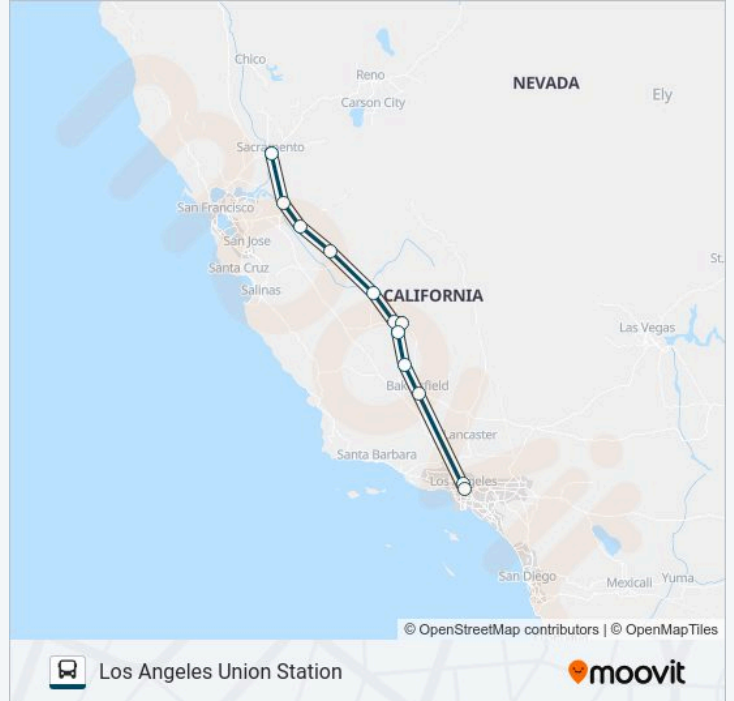

Use the Moovit App to find the closest GREYHOUND US0811 bus station near you and find out when is the next GREYHOUND US0811 bus arriving.

Direction: Los Angeles Union Station

12 stops

[VIEW LINE SCHEDULE](#)

Sacramento Bus Station

Stockton (Central De Autobuses)

Modesto Bus Stop

Merced Bus Stop

Fresno Bus Station

Goshen (Goshen Travel Plaza)

Visalia Transit Station

Tulare Bus Stop

Delano Bus Stop

Bakersfield Train Station

Glendale Bus Stop

Los Angeles Union Station

GREYHOUND US0811 bus Time Schedule

Los Angeles Union Station Route Timetable:

Monday	5:40 AM
Tuesday	5:40 AM
Wednesday	5:40 AM
Thursday	5:40 AM
Friday	5:40 AM
Saturday	5:40 AM
Sunday	5:40 AM

GREYHOUND US0811 bus Info**Direction:** Los Angeles Union Station**Stops:** 12**Trip Duration:** 590 min**Line Summary:**

Direction: Sacramento Bus Station

13 stops

[VIEW LINE SCHEDULE](#)

Los Angeles Union Station