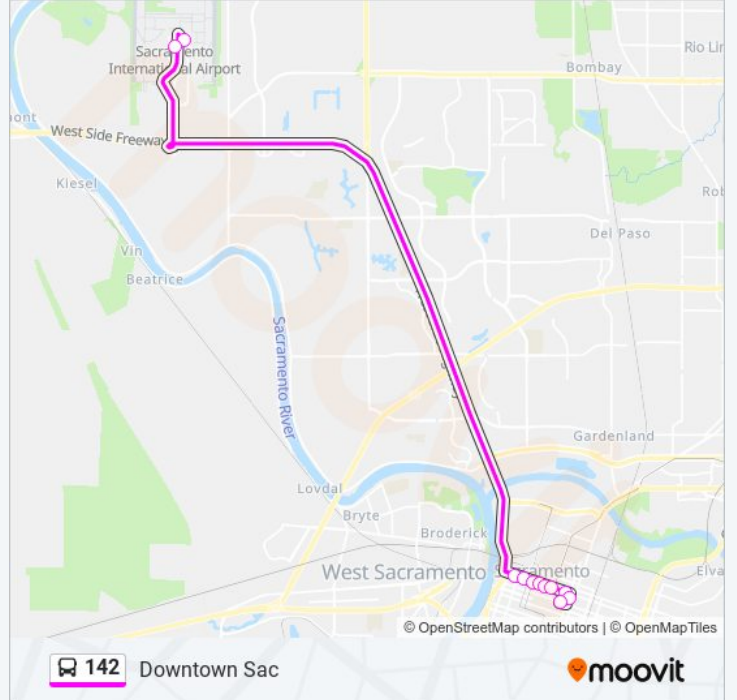

Direction: Airport

6 stops

[VIEW LINE SCHEDULE](#)

L St & 14th St (WB)

L St & 11th St (WB)

L St & 9th St (WB)

L St & 5th St (WB)

L St & 4th St (WB)

Sacramento International Airport & Terminal A (Nb)

Sacramento International Airport & Terminal B (Sb)

J Street 423

J St. at 6th St.

J St & 8th St (EB)

J St. at 9th St.

J St & 10th St.

J St. at 11th St.

J St. & 14th St.

15th Street 1030

L St & 14th St (WB)

142 bus Time Schedule

Downtown Sac Route Timetable:

Sunday	5:53 AM - 10:53 PM
Monday	5:53 AM - 10:53 PM
Tuesday	5:53 AM - 10:53 PM
Wednesday	5:53 AM - 10:53 PM
Thursday	5:53 AM - 10:53 PM
Friday	5:53 AM - 10:53 PM
Saturday	5:53 AM - 10:53 PM

142 bus Info

Direction: Downtown Sac

Stops: 11

Trip Duration: 26 min

Line Summary:

142 bus time schedules and route maps are available in an offline PDF at moovitapp.com. Use the [Moovit App](#) to see live bus times, train schedule or subway schedule, and step-by-step directions for all public transit in Sacramento.