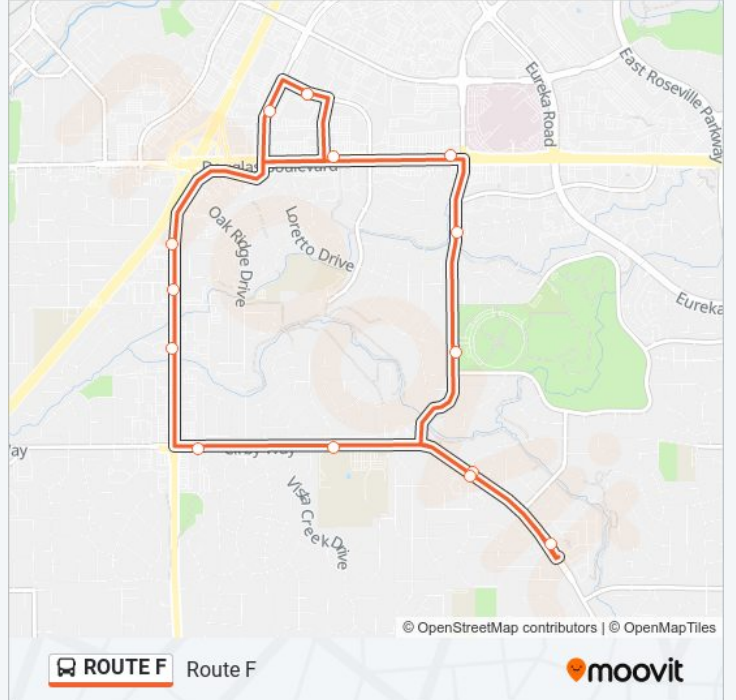

 **ROUTE F**

## Route F

[Get The App](#)

The bus line Route F has one route. For regular weekdays, their operation hours are:

(1) Route F: 7:50 AM - 5:50 PM

Use the Moovit App to find the closest ROUTE F bus station near you and find out when is the next ROUTE F bus arriving.

**Direction: Route F**

15 stops

[VIEW LINE SCHEDULE](#)

Sierra Gardens Dr & N Sunrise Ave (EB)  
Sunrise Ave & Frances Dr (SB)  
Sunrise Ave & Conroy Ln (SB)  
Sunrise Ave & Coloma Wy (SB)  
Cirby Wy & Sunrise Ave (EB)  
Cirby Wy & Parkview Dr (EB)  
Cirby Wy & Piedmont Wy (EB)  
S. Cirby Wy & Rimma Wy (WB)  
Cirby Wy & Nighthawk Cir (WB)  
Rocky Ridge Dr & Meadowlark Wy (NB)  
Rocky Ridge Dr & Hackamore Dr (NB)  
Douglas Blvd & Rocky Ridge Dr (WB)  
Douglas Blvd & Santa Clara Dr (WB)  
N Sunrise Ave & Douglas Blvd (NB)  
Sierra Gardens Dr & N Sunrise Ave (EB)

**ROUTE F bus Info**

**Direction:** Route F

**Stops:** 15

**Trip Duration:** 23 min

**Line Summary:**

ROUTE F bus time schedules and route maps are available in an offline PDF at [moovitapp.com](https://moovitapp.com). Use the [Moovit App](#) to see live bus times, train schedule or subway schedule, and step-by-step directions for all public transit in Sacramento.