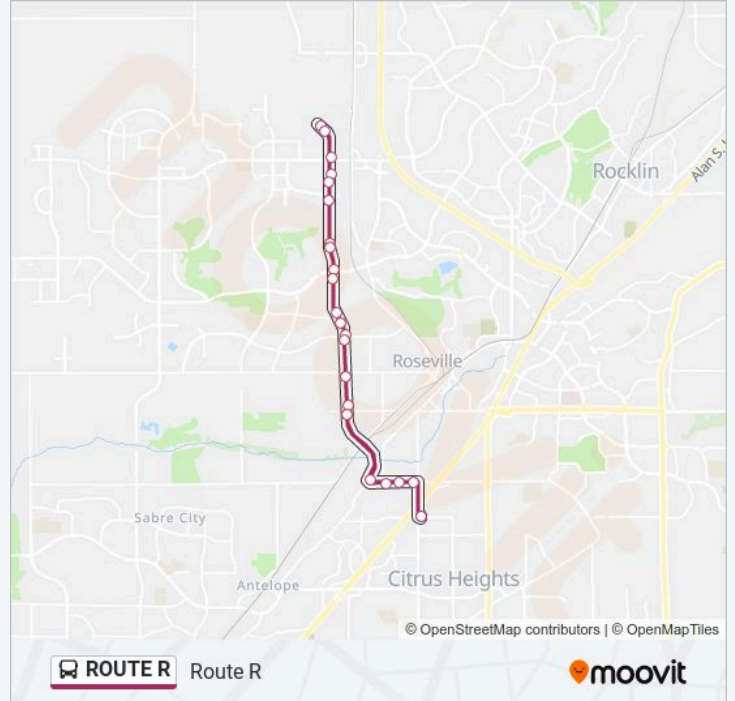

## Route R

[Get The App](#)

The bus line Route R has one route. For regular weekdays, their operation hours are:

(1) Route R: 7:30 AM - 4:38 PM

Use the Moovit App to find the closest ROUTE R bus station near you and find out when is the next ROUTE R bus arriving.

**Direction: Route R**

23 stops

[VIEW LINE SCHEDULE](#)

Louis Ln &amp; Whyte/Orlando Ave (SB)

Cirby Wy &amp; Riverside Ave (WB)

Cirby Wy &amp; Lindsay Dr (WB)

Foothills Blvd &amp; Cirby Wy (NB)

Foothills Blvd &amp; Vineyard Rd (NB)

Foothills Blvd &amp; Pleasant Grove Blvd (SB)

Foothills Blvd &amp; McNally Dr (SB)

Foothills Blvd &amp; Junction Blvd (SB)

Foothills Blvd &amp; Main St (SB)

Foothills Blvd &amp; Vineyard Rd (SB)

**ROUTE R bus Time Schedule**

**ROUTE R bus Info****Direction:** Route R**Stops:** 23**Trip Duration:** 42 min**Line Summary:**

Cirby Wy & Vernon St (EB)

Louis Ln & Whyte/Orlando Ave (SB)

ROUTE R bus time schedules and route maps are available in an offline PDF at [moovitapp.com](https://moovitapp.com). Use the Moovit App to see live bus times, train schedule or subway schedule, and step-by-step directions for all public transit in Sacramento.