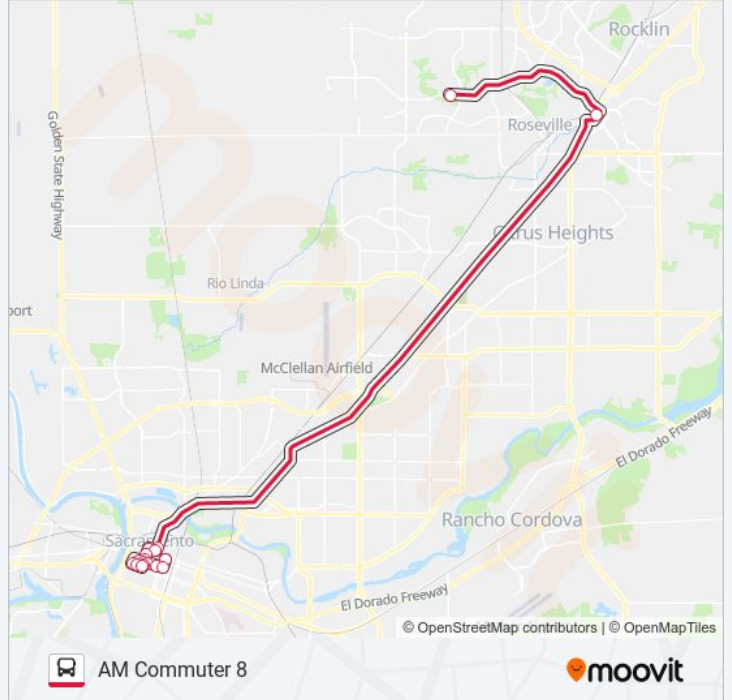

 **AM COMMUTER 8**

AM Commuter 8

[Get The App](#)

The bus line AM Commuter 8 has one route. For regular weekdays, their operation hours are:

(1) AM Commuter 8: 6:42 AM

Use the Moovit App to find the closest AM COMMUTER 8 bus station near you and find out when is the next AM COMMUTER 8 bus arriving.

Direction: AM Commuter 8

17 stops

[VIEW LINE SCHEDULE](#)

Pleasant Grove Blvd & Mahany Park and Ride Lot (NB)

Taylor Rd & Eureka Rd (NB)

12th Street 710

I St & 12th St (Wb)

9th St & I St (SB)

N Street 1000

N St & 14th St (EB)

16th St & N St (NB)

16th St & K St (NB)

AM COMMUTER 8 bus Time Schedule

AM Commuter 8 Route Timetable:

Sunday	Not Operational
Monday	6:42 AM
Tuesday	6:42 AM
Wednesday	6:42 AM
Thursday	6:42 AM
Friday	6:42 AM
Saturday	Not Operational

AM COMMUTER 8 bus Info

Direction: AM Commuter 8

Stops: 17

Trip Duration: 67 min

Line Summary:

AM COMMUTER 8 bus time schedules and route maps are available in an offline PDF at moovitapp.com. Use the [Moovit App](#) to see live bus times, train schedule or subway schedule, and step-by-step directions for all public transit in Sacramento.