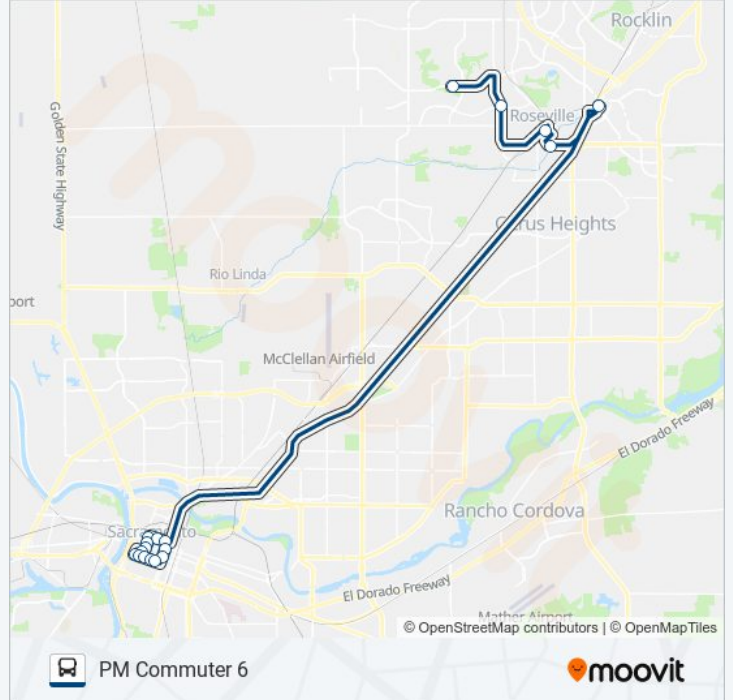

Direction: PM Commuter 6

18 stops

[VIEW LINE SCHEDULE](#)

15th Street 1030

N Street 1499

P Street 1237

P St & 11th St (WB)

P Street 899

P Street 669

5th St & P St (NB)

N St & 7th St (EB)

Capitol Mall 801

8th Street 1011

I Street 795

H Street 1199-1101

14th Street 801

Taylor Rd & Eureka Rd (NB)

Douglas Blvd & Buljan Dr (SB)

Roseville Transit Center

Foothills Blvd & Junction Blvd (NB)

Pleasant Grove Blvd & Mahany Park and Ride Lot (NB)

PM COMMUTER 6 bus Time Schedule

PM Commuter 6 Route Timetable:

Sunday	Not Operational
Monday	4:04 PM
Tuesday	4:04 PM
Wednesday	4:04 PM
Thursday	4:04 PM
Friday	4:04 PM
Saturday	Not Operational

PM COMMUTER 6 bus Info**Direction:** PM Commuter 6**Stops:** 18**Trip Duration:** 89 min**Line Summary:**