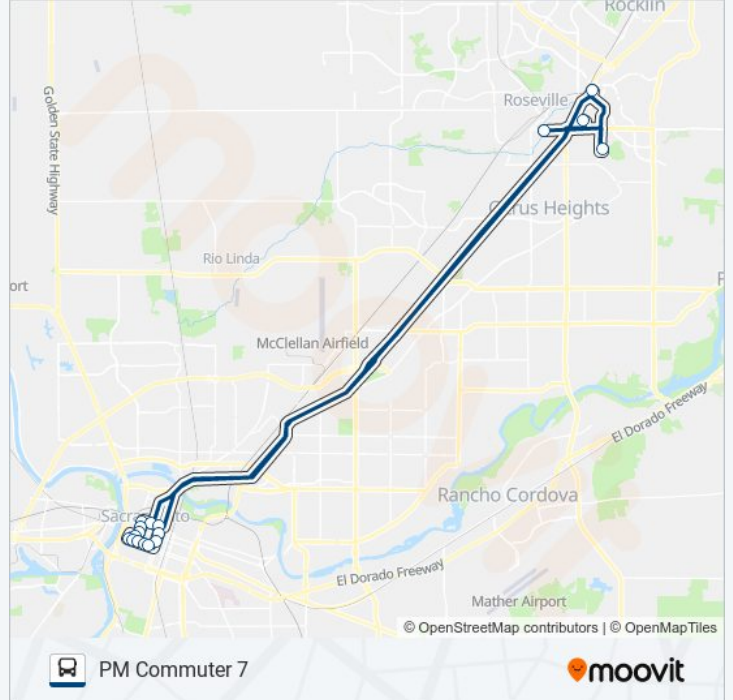

 **PM COMMUTER 7**

PM Commuter 7

[Get The App](#)

The bus line PM Commuter 7 has one route. For regular weekdays, their operation hours are:

(1) PM Commuter 7: 3:50 PM

Use the Moovit App to find the closest PM COMMUTER 7 bus station near you and find out when is the next PM COMMUTER 7 bus arriving.

Direction: PM Commuter 7

17 stops

[VIEW LINE SCHEDULE](#)

Sierra Gardens Dr & N Sunrise Ave (EB)

15th Street 1030

N Street 1499

P Street 1237

P St & 11th St (WB)

14th Street 801

Taylor Rd & Eureka Rd (NB)

Maidu Dr & Maidu Community Center (EB)

Douglas Blvd & Buljan Dr (SB)

PM COMMUTER 7 bus Time Schedule

PM Commuter 7 Route Timetable:

Sunday	Not Operational
Monday	3:50 PM
Tuesday	3:50 PM
Wednesday	3:50 PM
Thursday	3:50 PM
Friday	3:50 PM
Saturday	Not Operational

PM COMMUTER 7 bus Info

Direction: PM Commuter 7

Stops: 17

Trip Duration: 102 min

Line Summary:

PM COMMUTER 7 bus time schedules and route maps are available in an offline PDF at moovitapp.com. Use the [Moovit App](#) to see live bus times, train schedule or subway schedule, and step-by-step directions for all public transit in Sacramento.