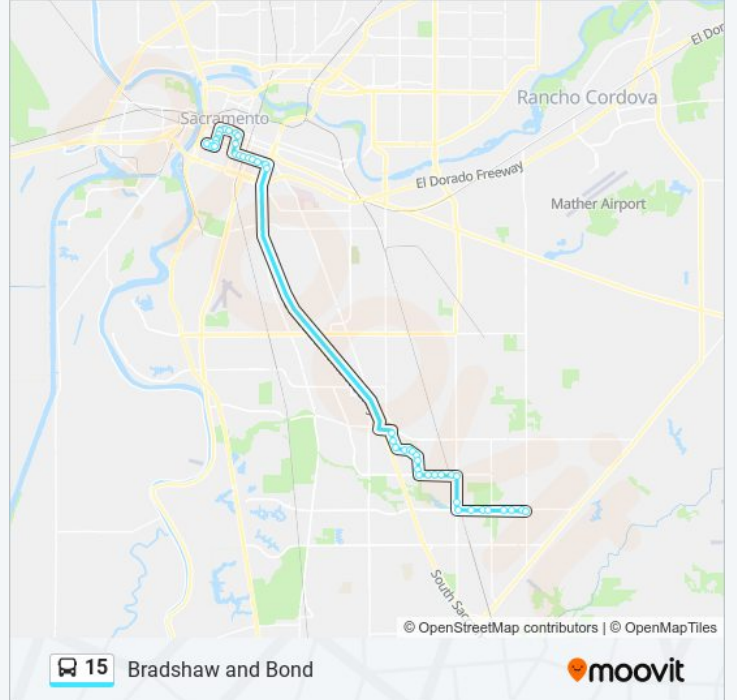

Use the Moovit App to find the closest 15 bus station near you and find out when is the next 15 bus arriving.

Direction: Bradshaw and Bond

46 stops

[VIEW LINE SCHEDULE](#)

- Q St & 5th St
- Q St. at 7th St.
- Q Street 801
- 8th Street 1535
- 8th St. & O St. (NB)
- 8th St. & N St. (NB)
- Capitol Mall 801
- 8th St. & K St. (NB)
- J St. at 9th St.
- J St & 10th St.
- J St. at 11th St.
- J St. & 14th St.
- 15th Street 1030
- N Street 1499
- Q St & 16th St (EB)
- Q St & 18th St (EB)
- Q St at Rr
- 21st Street 1629
- Q St. at 23rd St.
- Q St & 25th St (EB)
- Q St & 28th St (EB)
- 29th St & R St (SB)

15 bus Info

Direction: Bradshaw and Bond

Stops: 46

Trip Duration: 57 min

Line Summary:

- Power Inn & Calvine (SB)
- Power Inn & Geneva Pointe (SB)
- Power Inn & Fales Park (SB)
- Power Inn & Auberry (EB)
- Power Inn & Monterey Trail High School (EB)
- Power Inn & Ed Harris Middle School (EB)
- Power Inn & Across Villa Serena (EB)
- Power Inn & Caldicot (SB)
- Power Inn & Villeneuve (SB)
- Sheldon & Power Inn (EB)
- Sheldon & Harding Hall (EB)
- Sheldon & Sheldon Creek (EB)
- Sheldon & Springhurst (EB)
- Sheldon Rd at Wheelton Rd
- Elk Grove Florin & Sheldon (SB)
- Elk Grove Florin & Camden (SB)
- Bond & Elk Grove Florin (EB)
- Bond & Crowell (EB)
- Bond & Crowell (EB)
- Bond & Waterman (EB)
- Bond & Sierra River (EB)
- Bond & Stonebrook (EB)
- Bradshaw Rd at Shining Seas Way
- Bradshaw Rd at Bond Rd

Direction: Downtown Sacramento

43 stops

[VIEW LINE SCHEDULE](#)

- Bond Rd at Bradshaw Rd
- Bond Rd at Bus Entrance
- Bond & School Loop Rd (WB)
- Bond & Sierra River (WB)
- Bond Rd at Waterman Rd

15 bus Time Schedule

Downtown Sacramento Route Timetable:

Sunday	Not Operational
Monday	6:15 AM - 6:45 AM
Tuesday	6:15 AM - 6:45 AM
Wednesday	6:15 AM - 6:45 AM
Thursday	6:15 AM - 6:45 AM
Friday	6:15 AM - 6:45 AM

Bond & Crowell (WB)