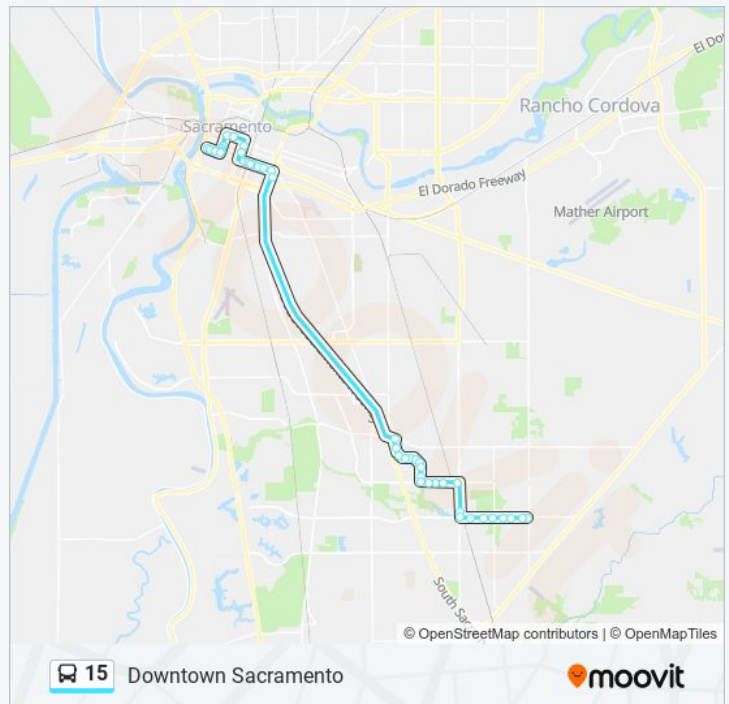

Use the Moovit App to find the closest 15 bus station near you and find out when is the next 15 bus arriving.

Direction: Bradshaw and Bond

46 stops

[VIEW LINE SCHEDULE](#)

- Q St & 5th St
- Q St. at 7th St.
- Q Street 801
- 8th Street 1535
- 8th St. & O St. (NB)
- 8th St. & N St. (NB)
- Capitol Mall 801
- 8th St. & K St. (NB)
- J St. at 9th St.
- J St & 10th St.
- J St. at 11th St.
- J St. & 14th St.
- 15th Street 1030
- N Street 1499
- Q St & 16th St (EB)
- Q St & 18th St (EB)
- Q St at Rr
- 21st Street 1629
- Q St. at 23rd St.
- Q St & 25th St (EB)
- Q St & 28th St (EB)
- 29th St & R St (SB)

9th St & N St (SB)

15 bus Info

Direction: Downtown Sacramento

Stops: 43

Trip Duration: 56 min

Line Summary:

9th St & O St (SB)

P Street 899