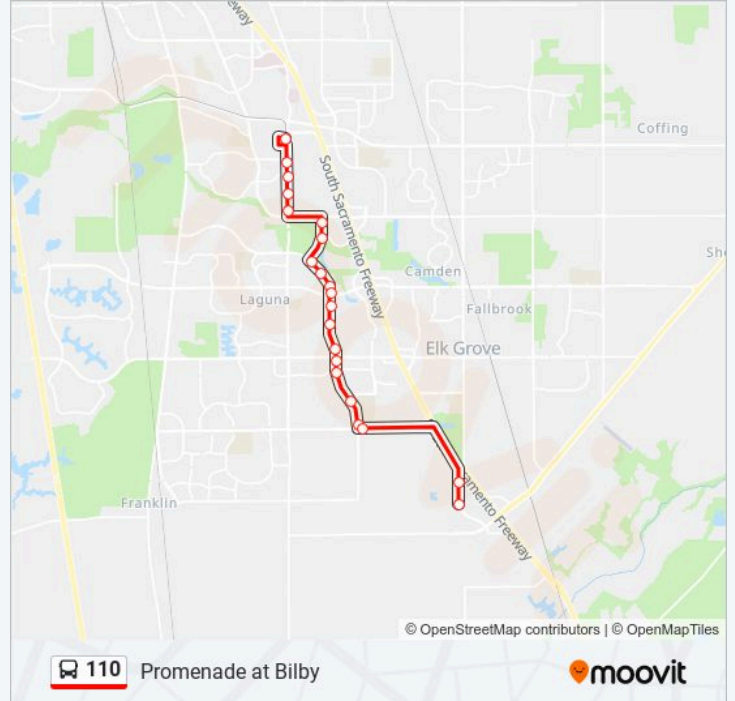

**110 bus Info**

**Direction:** Cosumnes River College

**Stops:** 23

**Trip Duration:** 27 min

**Line Summary:**

Bruceville & Calvin (NB)

Consumnes River College (CRC)

**Direction: Promenade at Bilby**

Lewis Stein Rd at W. Stockton Blvd

Big Horn & Ancestor (EB)

Big Horn Blvd at New Country Ct

Big Horn Blvd at Generations Dr

Big Horn & Laguna Blvd (SB)

Big Horn & Monetta (SB)

Big Horn & Village Tree (SB)

Big Horn Blvd at Red Elk Dr

Big Horn & Elk Grove Blvd (SB)

Big Horn & Civic Center (SB)

Big Horn Blvd at Denali Cir

Big Horn Blvd at Whitelock Pkwy

**110 bus Time Schedule**

Promenade at Bilby Route Timetable:

Sunday	Not Operational
Monday	5:41 AM - 8:41 PM
Tuesday	5:41 AM - 8:41 PM
Wednesday	5:41 AM - 8:41 PM
Thursday	5:41 AM - 8:41 PM
Friday	5:41 AM - 8:41 PM
Saturday	5:56 AM - 4:56 PM

**110 bus Info**

**Direction:** Promenade at Bilby

**Stops:** 21

**Trip Duration:** 26 min

**Line Summary:**

Whitelock at Big Horn Blvd

Promenade Pkwy & Kyler Rd (Kaiser) (SB)

Promenade Pkwy & Bilby Rd.