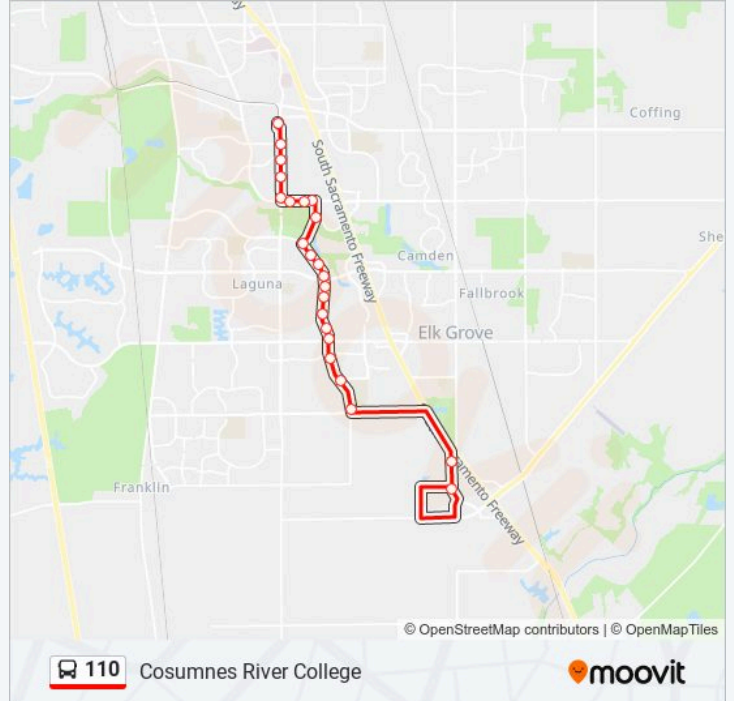

Use the Moovit App to find the closest 110 bus station near you and find out when is the next 110 bus arriving.

**Direction: Cosumnes River College**

23 stops

[VIEW LINE SCHEDULE](#)

- Promenade Pkwy & Bilby Rd.
- Promenade Pkwy at Kaiser (NB)
- Big Horn Blvd at Whitelock Pkwy
- Big Horn Blvd at Lotz Pkwy
- Big Horn Boulevard
- Big Horn Blvd at Elk Grove Blvd
- Big Horn & Red Elk (NB)
- Big Horn & Village Tree (NB)
- Big Horn & Monetta (NB)
- Big Horn Blvd at Laguna Blvd
- Big Horn & Laguna Blvd. (NB)
- Big Horn & Kaiser Entrance (NB)
- Big Horn & New Country (NB)
- Lewis Stein & Big Horn (NB)
- Lewis Stein & West Stockton (NB)
- Sheldon & Lewis Stein (WB)
- Sheldon & West Wing (WB)
- Sheldon Rd at Bruceville Rd
- Bruceville & Sheldon (NB)
- Bruceville & Damascas (NB)
- Bruceville & Jacinto (NB)

**110 bus Info**

**Direction:** Cosumnes River College

**Stops:** 23

**Trip Duration:** 27 min

**Line Summary:**

Bruceville & Calvin (NB)

Consumnes River College (CRC)

**Direction: Promenade at Bilby**

21 stops

[VIEW LINE SCHEDULE](#)

Consumnes River College (CRC)

Bruceville & Calvin (SB)

Bruceville & Jacinto (SB)

Bruceville & Damascas (SB)

Bruceville & Center Pkwy (SB)

Lewis Stein & Sheldon (SB)

Lewis Stein Rd at W. Stockton Blvd

Big Horn & Ancestor (EB)

Big Horn Blvd at New Country Ct

Big Horn Blvd at Generations Dr

Big Horn & Laguna Blvd (SB)

Big Horn & Monetta (SB)

Big Horn & Village Tree (SB)

Big Horn Blvd at Red Elk Dr