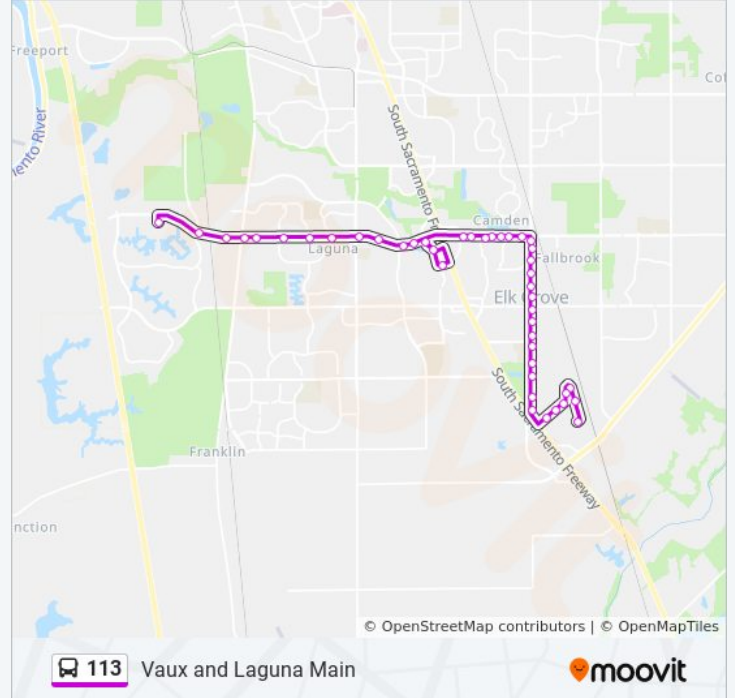

Elk Grove Florin & Cadura Circle (SB)

Elk Grove Florin & Elk Grove High School (SB)

Elk Grove Florin & Lismore (SB)

Elk Grove-Florin Rd at Across Park Meadows

Elk Grove Florin & Across Castle Park (SB)

Elk Grove Florin & East Stockton Blvd (SB)

Hampton Oak & East Valley Dr (EB)

Hampton Oak & Belcourt (EB)

Hampton Oak & Westpark (EB)

Hampton Oak & Canyon View (EB)

Iron Rock Way & Hampton Oak (SB)

Iron Rock Way & Union (SB)

Elkmont & Iron Rock Way (WB)

113 Vaux and Laguna Main

### Direction: Vaux and Laguna Main

38 stops

[VIEW LINE SCHEDULE](#)

Elkmont & Iron Rock Way (WB)

East Stockton Blvd & Elkmont (NB)

East Stockton Blvd & Hampton Oak (NB)

Elk Grove-Florin Rd at Carmel Valley Wy