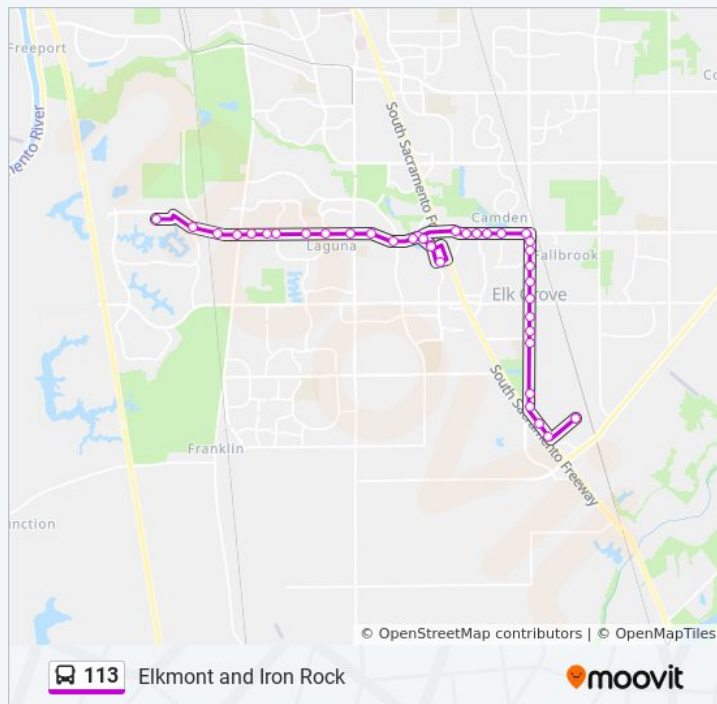

Laguna Blvd & Bruceville (WB)

Laguna Blvd & Di Lusso (WB)

Laguna Blvd & Old Creek (WB)

Laguna Blvd & Laguna Park (WB)

Laguna Blvd & Laguna Manor (WB)

Laguna Blvd & Laguna Crest (WB)

Laguna Boulevard

Laguna Boulevard

Laguna Boulevard

Vaux & Laguna Main (WB)

### 113 bus Info

**Direction:** Vaux and Laguna Main

**Stops:** 38

**Trip Duration:** 35 min

**Line Summary:**

113 bus time schedules and route maps are available in an offline PDF at moovitapp.com. Use the [Moovit App](#) to see live bus times, train schedule or subway schedule, and step-by-step directions for all public transit in Sacramento.