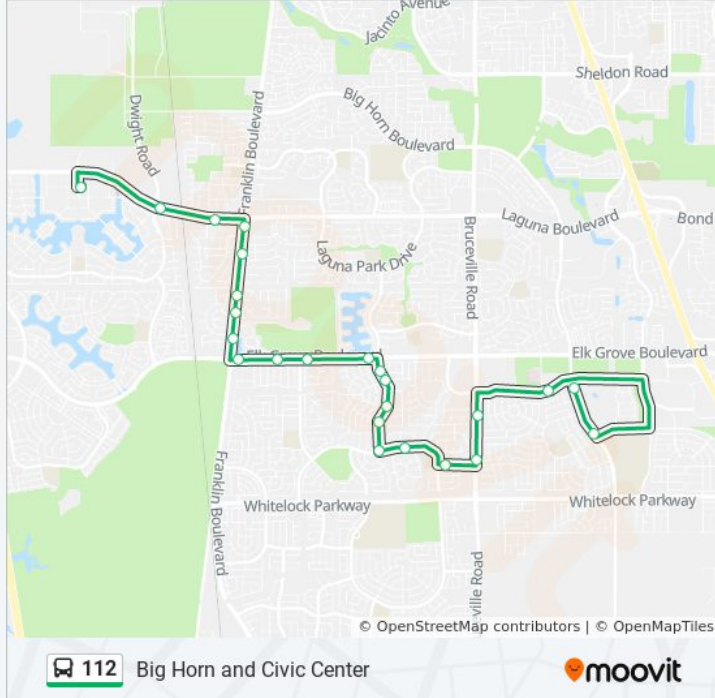

Use the Moovit App to find the closest 112 bus station near you and find out when is the next 112 bus arriving.

Direction: Big Horn and Civic Center

24 stops

[VIEW LINE SCHEDULE](#)

Vaux & Laguna Main (WB)
 Laguna Blvd & Babson Dr (EB)
 Mykonos Way 4508
 Franklin Blvd at Laguna Blvd
 Franklin Blvd at Millstone Dr
 Franklin Blvd at Elliot Ranch Rd
 Franklin & Castlevue (SB)
 Franklin Blvd at Castlevue Dr
 Elk Grove Blvd & Franklin (EB)
 Elk Grove Blvd & Orchard Valley (EB)
 Elk Grove Blvd & Fire Poppy (EB)
 Elk Grove Blvd & Cresleigh (EB)
 Cresleigh Pkwy at Harvest Park Dr
 Cresleigh Pkwy & Orchard View Dr (SB)
 Cresleigh & Orchard View (SB)
 Cresleigh Pkwy at Harvest Park Dr
 Brento Court 6312
 Bellaterra Dr at Rosanna Dr
 Terrazzo Dr at Bellaterra Dr
 Bruceville & Del Webb (NB)
 Bruceville & Barcella (NB)
 Civic Center Dr at Wymark Dr

112 bus Info

Direction: Big Horn and Civic Center

Stops: 24

Trip Duration: 20 min

Line Summary:

Big Horn Blvd at Lotz Pkwy

Big Horn Boulevard

Direction: Vaux and Laguna Main

21 stops

[VIEW LINE SCHEDULE](#)

Big Horn Boulevard

Civic Center Dr at Wymark Dr

Bruceville & Ackley (SB)

Terrazzo Dr at Bruceville Rd

Bellaterra Dr at Terrazzo Wy

Bellaterra Dr at Brinzino Ct

112 bus Info

Direction: Vaux and Laguna Main

Stops: 21

Trip Duration: 21 min

Line Summary:

Laguna Boulevard

Laguna Boulevard

Vaux & Laguna Main (WB)