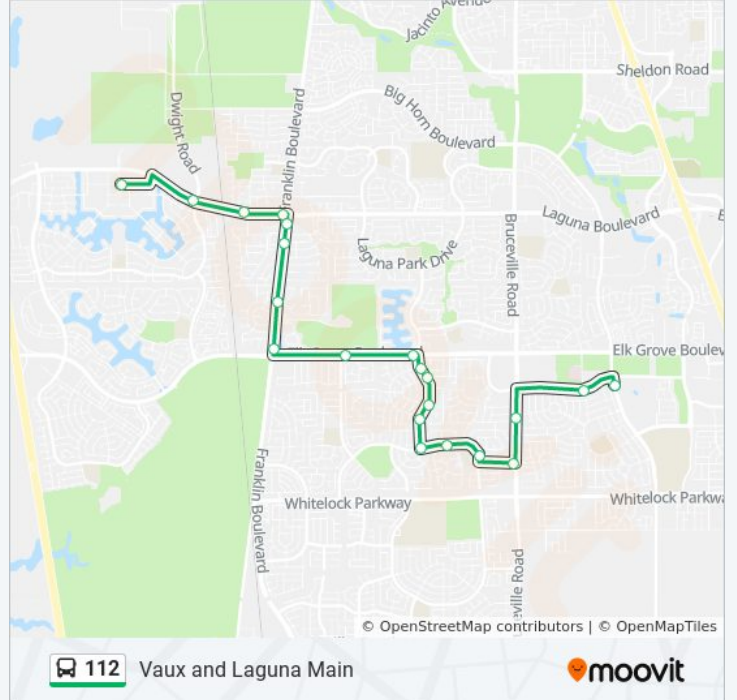

112 bus Info

Direction: Big Horn and Civic Center

Stops: 24

Trip Duration: 20 min

Line Summary:

Big Horn Blvd at Lotz Pkwy

Big Horn Boulevard

Direction: Vaux and Laguna Main

Franklin Blvd at Elk Grove Blvd

Franklin & Saint Augustine (NB)

Franklin & Laguna Woods (NB)

Franklin & Laguna Blvd (NB)

Laguna Boulevard

112 bus Time Schedule

Vaux and Laguna Main Route Timetable:

Sunday	Not Operational
Monday	7:00 AM - 8:00 PM
Tuesday	7:00 AM - 8:00 PM
Wednesday	7:00 AM - 8:00 PM
Thursday	7:00 AM - 8:00 PM
Friday	7:00 AM - 8:00 PM
Saturday	Not Operational

112 bus Info

Direction: Vaux and Laguna Main

Stops: 21

Trip Duration: 21 min

Line Summary:

Laguna Boulevard

Laguna Boulevard

Vaux & Laguna Main (WB)