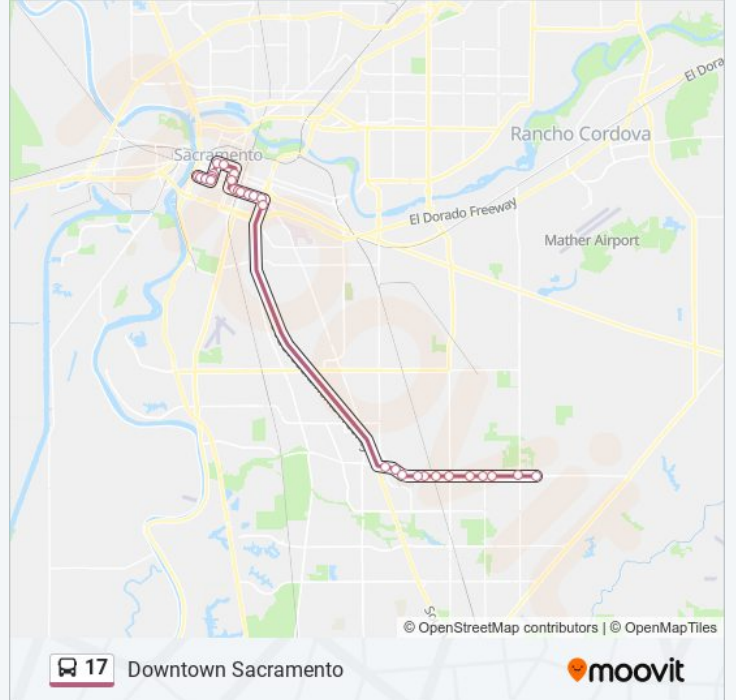

P St & 22nd St (WB)

21st Street 1604

P St & 20th St (WB)

P St & 19th St (WB)

P St & 18th St (WB)

16th St at Capitol Ave

16th St & K St (NB)

I St & 12th St (Wb)

9th St & I St (SB)

9th St & Capitol Ave (SB)

9th St & N St (SB)

9th St & O St (SB)

P Street 899

P Street 669

P Street 500

P St at 4th St

17 bus time schedules and route maps are available in an offline PDF at moovitapp.com. Use the [Moovit App](#) to see live bus times, train schedule or subway schedule, and step-by-step directions for all public transit in Sacramento.

[About Moovit](#) • [MaaS Solutions](#) • [Supported Countries](#) • [Mooviter Community](#)

© 2024 Moovit - All Rights Reserved

Check Live Arrival Times