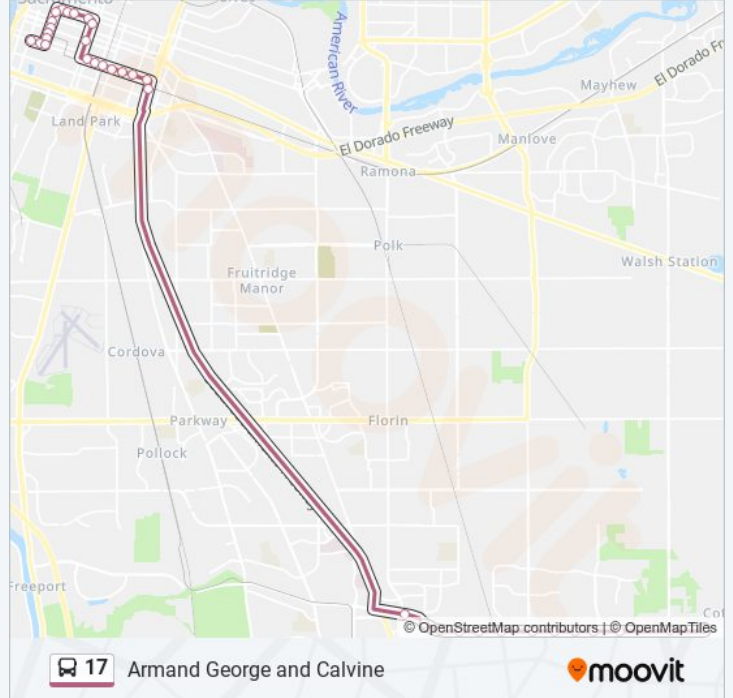

Direction: Armand George and Calvine

35 stops

[VIEW LINE SCHEDULE](#)

- Q St & 5th St
- Q St. at 7th St.
- Q Street 801
- 8th Street 1535
- 8th St. & O St. (NB)
- 8th St. & N St. (NB)
- Capitol Mall 801
- 8th St. & K St. (NB)
- J St. at 9th St.
- J St & 10th St.
- J St. at 11th St.
- J St. & 14th St.
- 15th Street 1030
- N Street 1499
- Q St & 16th St (EB)
- Q St & 18th St (EB)
- Q St at Rr
- 21st Street 1629
- Q St. at 23rd St.
- Q St & 25th St (EB)
- Q St & 28th St (EB)
- 29th St & R St (SB)

17 bus Info

Direction: Armand George and Calvine

Stops: 35

Trip Duration: 55 min

Line Summary:

- Calvine & Power Inn (EB)
- Calvine & Auberry (EB)
- Calvine & Cliffcrest (EB)
- Calvine & Across Short Rd (EB)
- Calvine Rd at Sheldon N Dr
- Calvine & Vintage Park Dr (EB)
- Calvine & Elk Grove Florin (EB)
- Calvine & Merry Hill (EB)
- Calvine & Heritage Hill (EB)
- Calvine & Waterman (EB)
- Calvine & Jordan Ranch Dr (EB)
- Calvine & Bradshaw (EB)
- Armand George & Calvine (NB)

Direction: Downtown Sacramento

32 stops

[VIEW LINE SCHEDULE](#)

- Calvine & Armand George (WB)
- Calvine & Bradshaw (WB)
- Calvine & Kingsbridge (WB)
- Calvine & Waterman (WB)
- Calvine & Grand Cru (WB)
- Calvine & Elk Grove Florin (WB)
- Calvine & Vintage Park Dr (WB)
- Calvine & Barrymore (WB)
- Calvine & New Point (WB)
- Calvine & Cliffcrest (WB)
- Calvine & Auberry (WB)
- Calvine & Power Inn (WB)
- 30th St & R St (NB)
- P St & 29th St (WB)
- P St & 26th St (WB)
- P St. at 24th St.

17 bus Info

Direction: Downtown Sacramento

Stops: 32

Trip Duration: 50 min

Line Summary:

P St & 22nd St (WB)

21st Street 1604

P St & 20th St (WB)