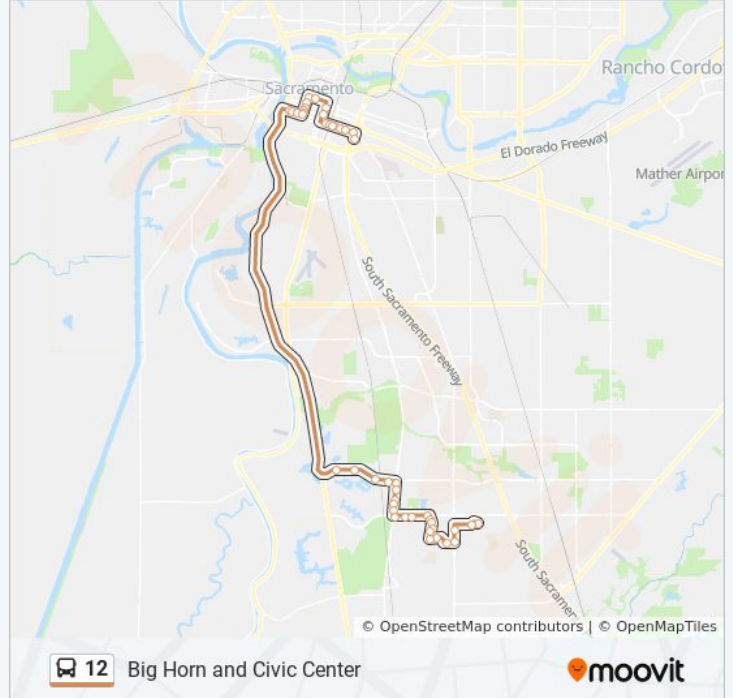

12 bus Info

Direction: Big Horn and Civic Center

Stops: 44

Trip Duration: 62 min

Line Summary:

Laguna Blvd & Babson Dr (EB)

Mykonos Way 4508

Franklin Blvd at Laguna Blvd

Franklin Blvd at Millstone Dr

Franklin Blvd at Elliot Ranch Rd

Franklin & Castlevue (SB)

Franklin Blvd at Castlevue Dr

Elk Grove Blvd & Franklin (EB)

Elk Grove Blvd & Orchard Valley (EB)

Elk Grove Blvd & Fire Poppy (EB)

Elk Grove Blvd & Cresleigh (EB)

Cresleigh Pkwy at Harvest Park Dr

Cresleigh Pkwy & Orchard View Dr (SB)

Cresleigh & Orchard View (SB)

Cresleigh Pkwy at Harvest Park Dr

Brento Court 6312

Bellaterra Dr at Rosanna Dr

Terrazzo Dr at Bellaterra Dr

Bruceville & Del Webb (NB)

Bruceville & Barcella (NB)

Civic Center Dr at Wymark Dr

Big Horn & Civic Center (SB)

Direction: Downtown Sacramento

44 stops

[VIEW LINE SCHEDULE](#)