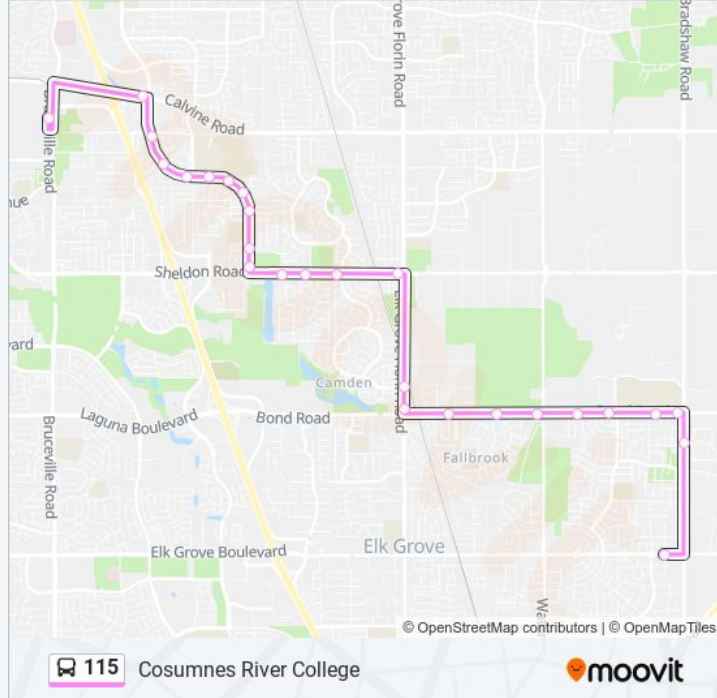

Direction: Cosumnes River College

26 stops

[VIEW LINE SCHEDULE](#)

- Elk Grove Blvd & Mainline (EB)
- Bradshaw & Silvergate (NB)
- Bond Rd at Bradshaw Rd
- Bond Rd at Bus Entrance
- Bond & School Loop Rd (WB)
- Bond & Sierra River (WB)
- Bond Rd at Waterman Rd
- Bond & Crowell (WB)
- Bond & Quail Cove (WB)
- Elk Grove Florin & Bond (NB)
- Elk Grove Florin & Camden (NB)
- Sheldon & Elk Grove Florin (WB)
- Sheldon & Freesia (WB)
- Sheldon & Vytina (WB)
- Sheldon & Summer Pointe (WB)
- Power Inn & Sheldon (NB)
- Power Inn & Vista Brook (NB)
- Power Inn & Blue Maiden (NB)
- Power Inn & Villa Serena (NB)
- Power Inn & Ed Harris Middle School (NB)
- Power Inn & Monterey Trail High School (NB)
- Power Inn & Auberry (NB)

115 bus Info

Direction: Cosumnes River College

Stops: 26

Trip Duration: 30 min

Line Summary:

Power Inn & Fales Park (NB)

Power Inn & Geneva Pointe (NB)

Calvine & Power Inn (WB)

Consumnes River College (CRC)

Direction: Elk Grove and Clarke Farms

29 stops

[VIEW LINE SCHEDULE](#)

Consumnes River College (CRC)

Cosumnes River Blvd at Bruceville Rd

Power Inn & Calvine (SB)

Power Inn & Geneva Pointe (SB)

115 bus Info

Direction: Elk Grove and Clarke Farms

Stops: 29

Trip Duration: 30 min

Line Summary:

- Bond & Elk Grove Florin (EB)
- Bond & Crowell (EB)
- Bond & Crowell (EB)
- Bond & Waterman (EB)
- Bond & Sierra River (EB)
- Bond & Stonebrook (EB)
- Bradshaw Rd at Shining Seas Way
- Bradshaw Rd at Bond Rd
- Bradshaw & Early Light (SB)
- Bradshaw & Crisswell (SB)
- Elk Grove Blvd & Clarke Farms (WB)