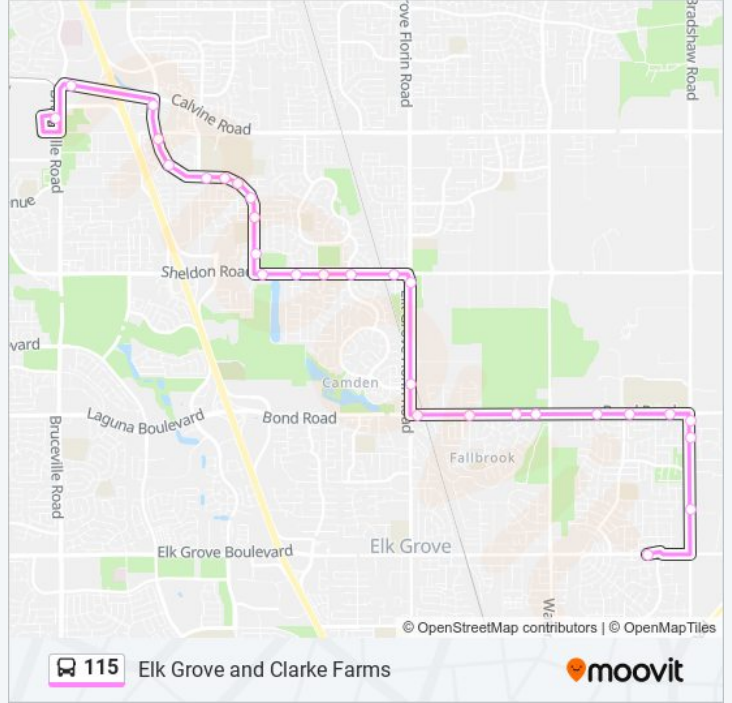

Consumnes River College (CRC)

Direction: Elk Grove and Clarke Farms

29 stops

[VIEW LINE SCHEDULE](#)

Consumnes River College (CRC)

Cosumnes River Blvd at Bruceville Rd

Power Inn & Calvine (SB)

Power Inn & Geneva Pointe (SB)

Elk Grove and Clarke Farms Route Timetable:

Sunday	Not Operational
Monday	7:23 AM - 8:23 PM
Tuesday	7:23 AM - 8:23 PM
Wednesday	7:23 AM - 8:23 PM
Thursday	7:23 AM - 8:23 PM
Friday	7:23 AM - 8:23 PM
Saturday	Not Operational

115 bus Info

Direction: Elk Grove and Clarke Farms

Stops: 29

Trip Duration: 30 min

Line Summary:

- Bond & Elk Grove Florin (EB)
- Bond & Crowell (EB)
- Bond & Crowell (EB)
- Bond & Waterman (EB)
- Bond & Sierra River (EB)
- Bond & Stonebrook (EB)
- Bradshaw Rd at Shining Seas Way
- Bradshaw Rd at Bond Rd
- Bradshaw & Early Light (SB)
- Bradshaw & Crisswell (SB)
- Elk Grove Blvd & Clarke Farms (WB)