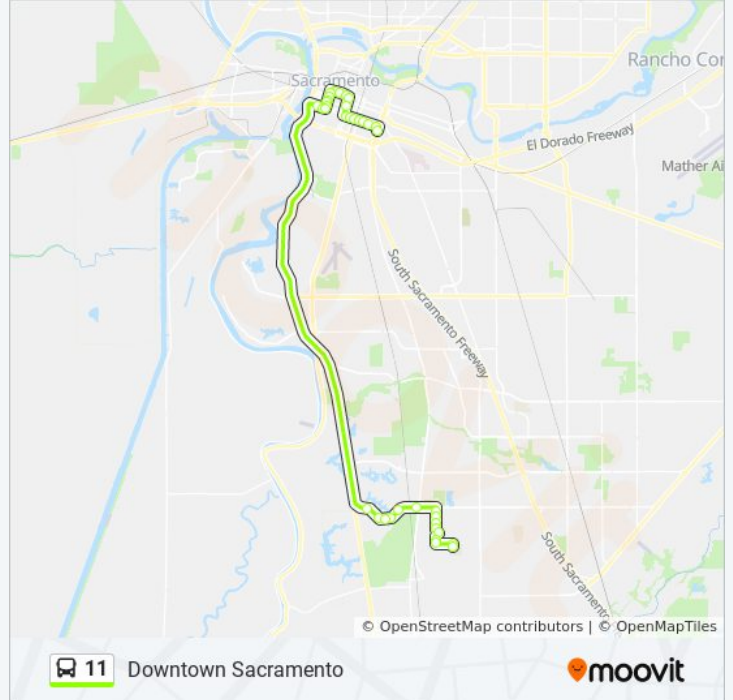

11 bus Info

Direction: Downtown Sacramento

Stops: 36

Trip Duration: 55 min

Line Summary:

J St. at 9th St.

J St & 10th St.

J St. at 11th St.

J St. & 14th St.

15th Street 1030

N Street 1499

Q St & 16th St (EB)

Q St & 18th St (EB)

Q St at Rr

21st Street 1629

Q St. at 23rd St.

Q St & 25th St (EB)

Q St & 28th St (EB)

29th St & R St (SB)

Direction: Franklin High Rd and Hewitt

38 stops

[VIEW LINE SCHEDULE](#)

30th St & R St (NB)

P St & 29th St (WB)