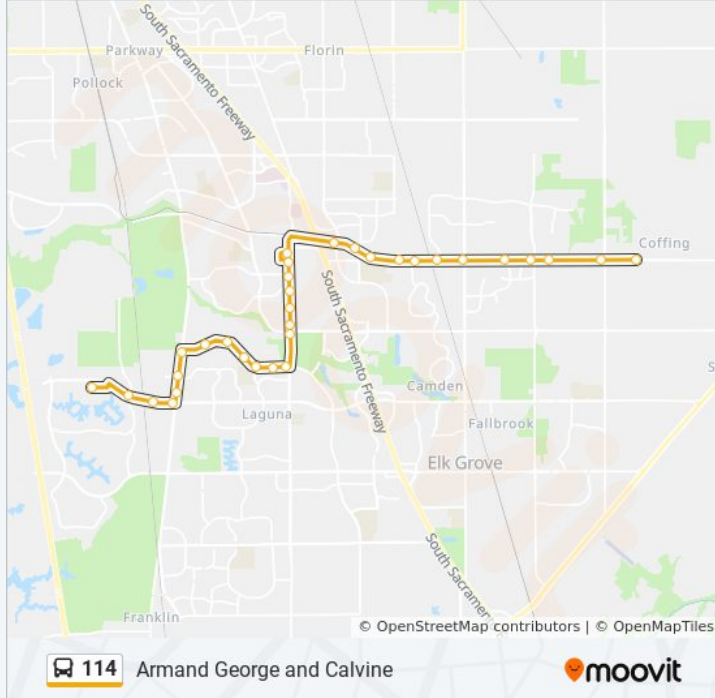

Direction: Armand George and Calvine

32 stops

[VIEW LINE SCHEDULE](#)

- Calvine & Armand George (WB)
- Calvine & Bradshaw (WB)
- Calvine & Kingsbridge (WB)
- Calvine & Waterman (WB)
- Calvine & Grand Cru (WB)
- Calvine & Elk Grove Florin (WB)
- Calvine & Vintage Park Dr (WB)
- Calvine & Barrymore (WB)
- Calvine & New Point (WB)
- Calvine & Cliffcrest (WB)
- Calvine & Auberry (WB)
- Calvine & Power Inn (WB)
- Consumnes River College (CRC)
- Bruceville & College Entrance (SB)
- Bruceville & Calvine (SB)
- Bruceville & Jacinto (SB)
- Bruceville & Damascas (SB)
- Bruceville & Center Pkwy (SB)
- Bruceville & Center Pkwy (SB)
- Big Horn & Bruceville (WB)
- Big Horn Blvd at Monterey Oaks Dr
- Big Horn Boulevard

114 bus Info

Direction: Armand George and Calvine

Stops: 32

Trip Duration: 38 min

Line Summary:

Big Horn Boulevard

Big Horn Blvd at Brockenhurst Dr

Big Horn & Frye Creek (WB)

Franklin Blvd & Dwight Rd (SB)

Franklin Blvd & Laguna Park Dr (SB)

Franklin & Tegan (SB)

Laguna Boulevard

Laguna Boulevard

Laguna Boulevard

Vaux & Laguna Main (WB)

Direction: Vaux and Laguna Main

33 stops

[VIEW LINE SCHEDULE](#)

Vaux & Laguna Main (WB)

Laguna Blvd & Babson Dr (EB)

Mykonos Way 4508

Franklin Blvd & Laguna Blvd (NB)

Franklin & Tegan (NB)

Franklin & Laguna Park (NB)