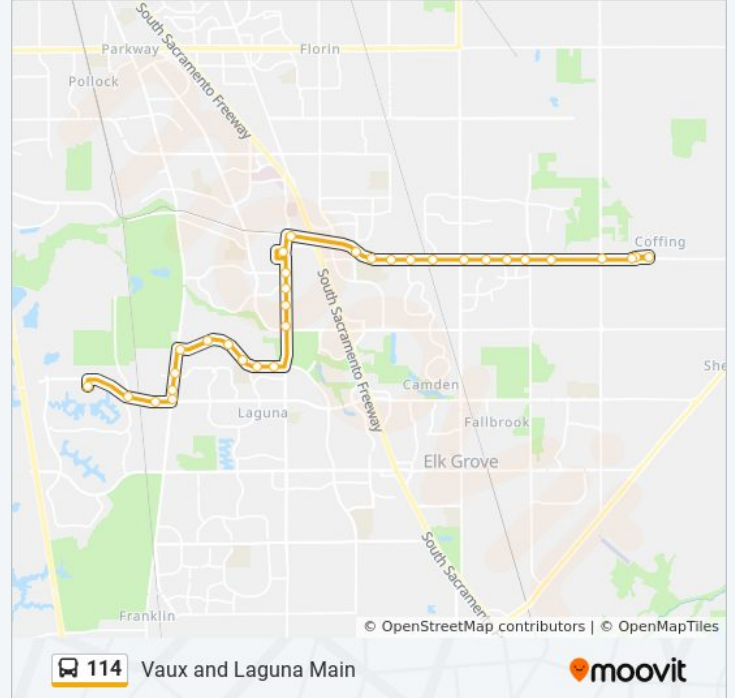

Calvine & Power Inn (EB)

Calvine & Auberry (EB)

Calvine & Cliffcrest (EB)

Calvine & Across Short Rd (EB)

Calvine Rd at Sheldon N Dr

Calvine & Vintage Park Dr (EB)

Calvine & Elk Grove Florin (EB)

Calvine & Merry Hill (EB)

Calvine & Heritage Hill (EB)

Calvine & Waterman (EB)

Calvine & Jordan Ranch Dr (EB)

Calvine & Bradshaw (EB)

Armand George & Calvine (NB)

Turquoise & Calvine (SB)

Calvine & Armand George (WB)

114 bus time schedules and route maps are available in an offline PDF at moovitapp.com. Use the [Moovit App](#) to see live bus times, train schedule or subway schedule, and step-by-step directions for all public transit in Sacramento.

[About Moovit](#) • [MaaS Solutions](#) • [Supported Countries](#) • [Mooviter Community](#)

© 2024 Moovit - All Rights Reserved

Check Live Arrival Times