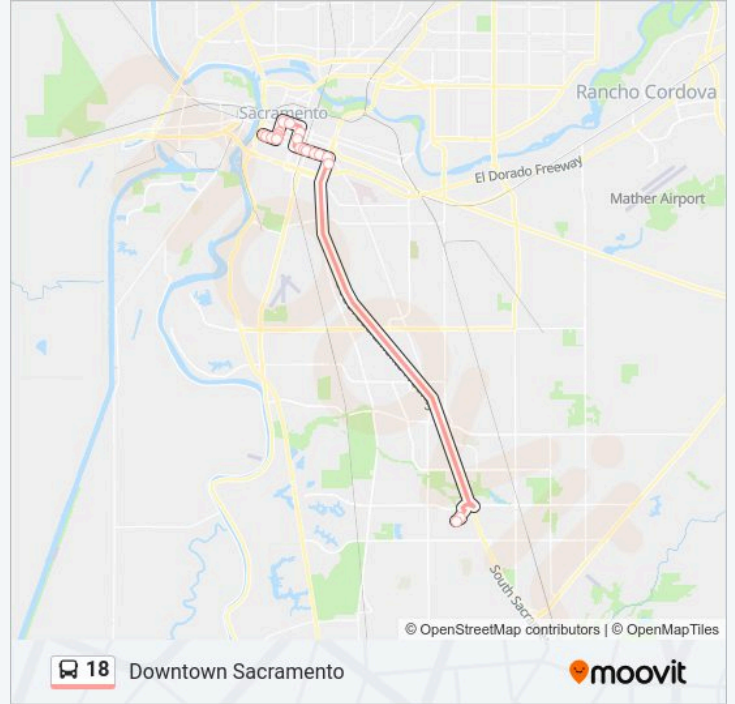

P Street 899

P Street 669

P Street 500

P St at 4th St

18 bus time schedules and route maps are available in an offline PDF at moovitapp.com. Use the Moovit App to see live bus times, train schedule or subway schedule, and step-by-step directions for all public transit in Sacramento.

© 2024 Moovit - All Rights Reserved