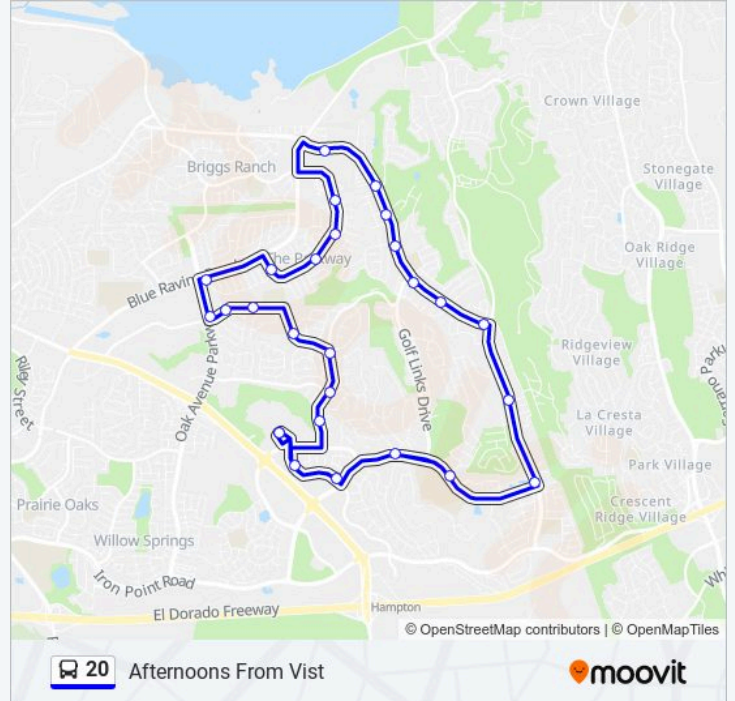

20 bus Info

Direction: Afternoons From Vist

Stops: 27

Trip Duration: 30 min

Line Summary:

- E Natoma St & Golf Links Dr (EB)
- E Natoma St & Wesley Dr (EB)
- E Natoma St & Empire Ranch Rd (EB)
- Empire Ranch Rd & Woodhead St (SB)
- Empire Ranch Rd & Broadstone Pkwy (SB)
- Scholar Way & FLC Parking Lot/Admin Bldg (EB)

Direction: Mornings to Vista

27 stops

[VIEW LINE SCHEDULE](#)

- Empire Ranch Rd & Palomino Court (NB)
- Empire Ranch Rd & Woodhead St (NB)
- E Natoma St & Empire Ranch Rd (WB)
- E Natoma St & Wesley Dr (WB)
- E Natoma St & Bonhill Dr (WB)
- E Natoma St & Empire Ranch Golfclub (WB)
- E Natoma St & Ballou Circle (WB)
- Parkway Dr & Bonanza Lane (SB)
- Parkway Dr & Schiedigger Circle (SB)
- Parkway Dr & Bridge (SB)
- Parkway Dr & Willow Bend Rd (WB)
- Blue Ravine Rd & Jorgensen Rd (WB)
- Blue Ravine Rd & Big Valley Rd (WB)
- Oak Ave Pkwy & Oak Ave Pkwy (SB)
- N Lexington Dr & Ainsworth Way (EB)
- N Lexington Dr & Wesleyan Way (EB)
- Prewett Dr & N Lexington Dr (SB)
- Prewett Dr & Kilsby St (EB)

Stops: 27

Trip Duration: 31 min

Line Summary:

Prewett Dr & Silberhorn Dr (EB)

Silberhorn Dr & S Lexington Dr (SB)

Silberhorn Dr & Wenham Way (SB)

Scholar Way & FLC Main Entrance (WB)

Scholar Way & FLC Parking Lot/Admin Bldg (EB)