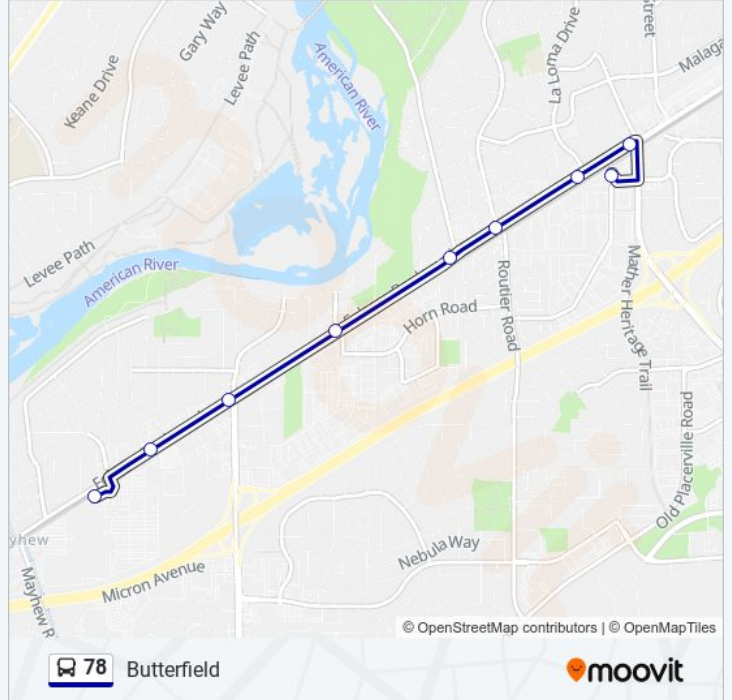

### Direction: Butterfield

9 stops

[VIEW LINE SCHEDULE](#)

- Mather Lrs & Bay 4 (SB)
- Folsom Blvd & Paseo Dr (WB)
- Folsom Blvd & La Loma Dr (WB)
- Folsom Blvd & W La Loma Dr (WB)
- Folsom Blvd & Rod Beaudry Dr (WB)
- Folsom Blvd & Paseo Rio Way (WB)
- Folsom Blvd & Bradshaw Rd (WB)
- Folsom Blvd & Butterfield Way (WB)
- Butterfield Way & Folsom Blvd LRT (WB)

### 78 bus Time Schedule

Butterfield Route Timetable:

Sunday	8:38 AM - 8:38 PM
Monday	6:44 AM - 8:14 PM
Tuesday	6:44 AM - 8:14 PM
Wednesday	6:44 AM - 8:14 PM
Thursday	6:44 AM - 8:14 PM
Friday	6:44 AM - 8:14 PM
Saturday	8:16 AM - 8:16 PM

### 78 bus Info

**Direction:** Butterfield

**Stops:** 9

**Trip Duration:** 11 min

**Line Summary:**

### Direction: Mather Field/Mills Station

7 stops

[VIEW LINE SCHEDULE](#)

Butterfield Way & Folsom Blvd LRT (WB)

Folsom Blvd & Bradshaw Rd (EB)

Folsom Blvd & Horn Rd (EB)

Folsom Blvd & Rod Beaudry Dr (EB)

Folsom Blvd & Routier Rd (EB)