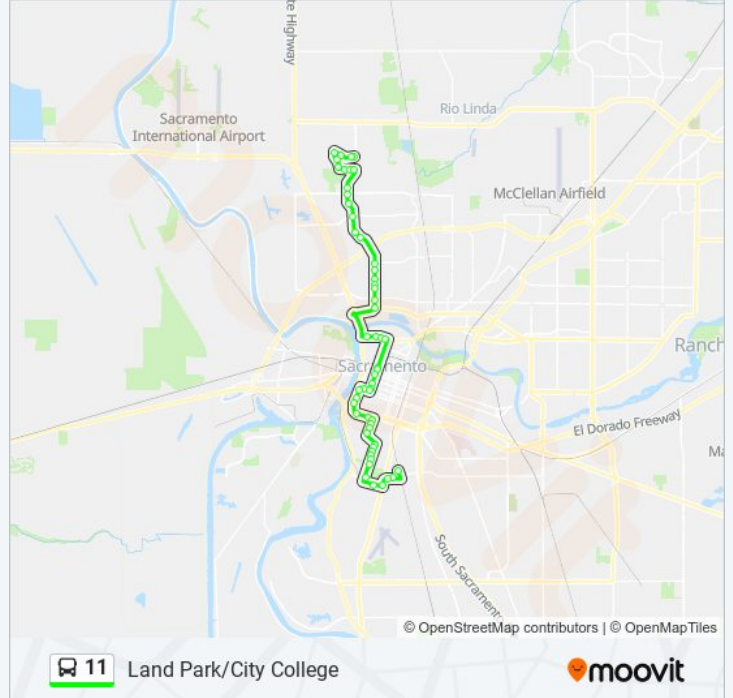

Use the Moovit App to find the closest 11 bus station near you and find out when is the next 11 bus arriving.

Direction: Land Park/City College

54 stops

[VIEW LINE SCHEDULE](#)

- Club Center Dr & Natomas Blvd (WB)
- Club Center & Banfield (WB)
- Club Center & Dunlay (WB)
- Northborough & Club Center (SB)
- Northborough & Wadsworth (SB)
- Northborough & North Park (SB)
- North Park Dr & Fredericksburg Way (EB)
- North Park Dr & Banfield Dr (EB)
- North Park Dr & Natomas Blvd (EB)
- Natomas Blvd & New Market Dr (SB)
- Truxel Rd & Del Paso Rd (SB)
- Truxel Rd & Terracina Dr (SB)
- Truxel Rd & Arena Blvd (SB)
- Truxel Rd & Natomas Crossing Dr (SB)
- Truxel Rd & Gateway Park Blvd (SB)
- Truxel Rd & San Juan Rd (SB)
- Truxel Rd & Teralba Way (SB)
- Truxel Rd & Pebblewood Dr (SB)
- Truxel Rd & Pebblestone Way (SB)
- Truxel Rd & Blue Heron Ct (SB)
- Truxel Rd & W. El Camino Ave (SB)
- Truxel Rd & Garden Hwy (SB)

11 bus Info

Direction: Land Park/City College

Stops: 54

Trip Duration: 53 min

Line Summary:

Richards Blvd & Bercut Dr (EB)
Richards Blvd & Sequoia Pacific Blvd (EB)
Richards Blvd & North 05th St (EB)
Richards Blvd & North 07th St (EB)
7th St & G St (SB)
7th St & H St (SB)
7th St & J St (SB)
7th St & Capitol Ave (SB)
7th St & O St (SB)
P Street 669
P Street 500
3rd St & Q St (SB)
3rd St & T St (SB)
3rd St & V St (SB)
Broadway & 5th Street (EB)
Broadway & 10th St (EB)
Riverside Blvd & Broadway (SB)
Riverside Blvd & Beverly Way (SB)
Riverside Blvd & Castro Way (SB)
Riverside Blvd & Fremont Way (SB)
Land Park Dr & Vallejo Way (SB)
Land Park Dr & Marian Way (SB)
Land Park Dr & Perkins Way (SB)
Land Park Dr & 8th Ave (SB)
Land Park Dr & Teneight Way (SB)
Land Park Dr & 13th Ave (SB)
Land Park Dr & 15th Ave (SB)
Sutterville Rd & Mead Ave (WB)
Freeport Blvd & 20th Ave (NB)
Sutterville Rd & 21st St (EB)
Sutterville Rd & 23rd St (EB)
24th St & City College LRT (NB)