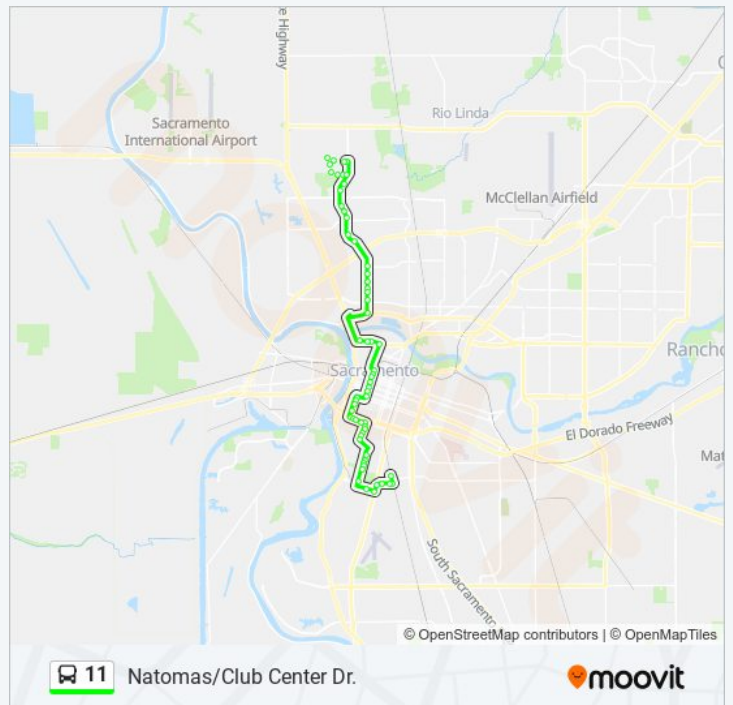

11 bus Info

Direction: Land Park/City College

Stops: 54

Trip Duration: 53 min

Line Summary:

Richards Blvd & Bercut Dr (EB)
Richards Blvd & Sequoia Pacific Blvd (EB)
Richards Blvd & North 05th St (EB)
Richards Blvd & North 07th St (EB)
7th St & G St (SB)
7th St & H St (SB)
7th St & J St (SB)
7th St & Capitol Ave (SB)
7th St & O St (SB)
P Street 669
P Street 500
3rd St & Q St (SB)
3rd St & T St (SB)
3rd St & V St (SB)
Broadway & 5th Street (EB)
Broadway & 10th St (EB)
Riverside Blvd & Broadway (SB)
Riverside Blvd & Beverly Way (SB)
Riverside Blvd & Castro Way (SB)
Riverside Blvd & Fremont Way (SB)
Land Park Dr & Vallejo Way (SB)
Land Park Dr & Marian Way (SB)
Land Park Dr & Perkins Way (SB)
Land Park Dr & 8th Ave (SB)
Land Park Dr & Teneight Way (SB)
Land Park Dr & 13th Ave (SB)
Land Park Dr & 15th Ave (SB)
Sutterville Rd & Mead Ave (WB)
Freeport Blvd & 20th Ave (NB)
Sutterville Rd & 21st St (EB)
Sutterville Rd & 23rd St (EB)
24th St & City College LRT (NB)

11 bus Time Schedule

Natomas/Club Center Dr. Route Timetable:

Sunday	6:55 AM - 7:40 PM
Monday	5:59 AM - 6:48 PM
Tuesday	5:59 AM - 6:48 PM
Wednesday	5:59 AM - 6:48 PM
Thursday	5:59 AM - 6:48 PM
Friday	5:59 AM - 6:48 PM
Saturday	6:55 AM - 7:40 PM

11 bus Info

Direction: Natomas/Club Center Dr.

Stops: 61

Trip Duration: 58 min

Line Summary:

8th Street 1011

I Street 795

8th St & H St (NB)

8th St & F St (NB)

Richards Blvd & North 07th St (WB)

Richards Blvd & North 05th St (WB)

Richards Blvd & Sequoia Pacific Blvd (WB)

Richards Blvd & Bercut Dr (WB)

Truxel Rd & Garden Hwy (NB)

Truxel Rd & W. El Camino Ave (NB)