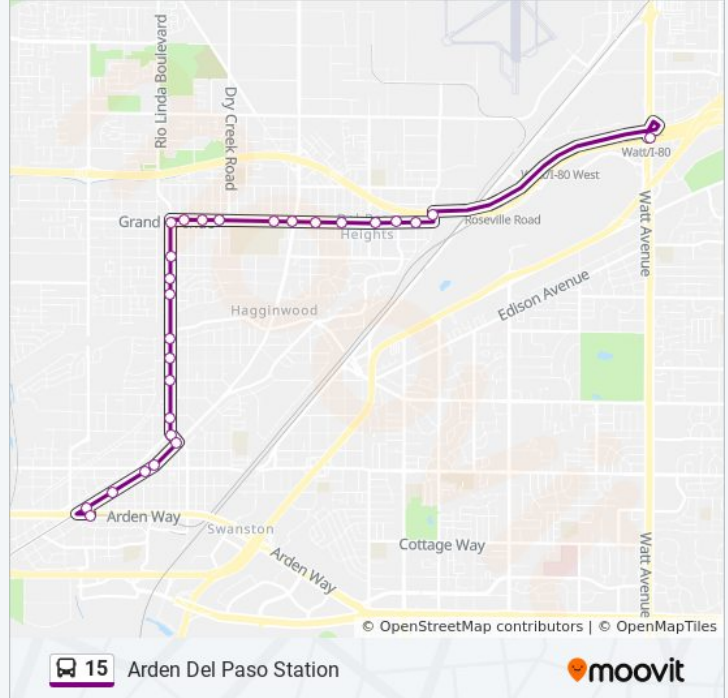

Use the Moovit App to find the closest 15 bus station near you and find out when is the next 15 bus arriving.

Direction: Arden Del Paso Station

27 stops

[VIEW LINE SCHEDULE](#)

- Watt Ave & I-80 LRT (NB)
- Winters St & Grand Ave (SB)
- Grand Ave & Ripley St (WB)
- Grand Ave & Astoria St (WB)
- Grand Ave & Dayton St (WB)
- Grand Ave & Mahogany St (WB)
- Grand Ave & Jasmine St (WB)
- Grand Ave & Marysville Blvd (WB)
- Grand Ave & Elm St (WB)
- Grand Ave & Clay St (WB)
- Grand Ave & Belden St (WB)
- Grand Ave & Branch St (WB)
- Rio Linda Blvd & Grand Ave (SB)
- Rio Linda Blvd & South Ave (SB)
- Rio Linda Blvd & Silvano St (SB)
- Rio Linda Blvd & Ford Rd (SB)
- Rio Linda Blvd & Arcade Blvd (SB)
- Rio Linda Blvd & Acacia Ave (SB)
- Rio Linda Blvd & Alamos Ave (SB)
- Rio Linda Blvd & Eleanor Ave (SB)
- Lampasas Ave & Rio Linda Blvd (SB)
- Del Paso Blvd & Lampasas Ave (SB)

15 bus Info

Direction: Arden Del Paso Station

Stops: 27

Trip Duration: 21 min

Line Summary:

- Del Paso Blvd & El Camino Ave (SB)
- Del Paso Blvd & El Camino Ave (SB)
- Del Paso Blvd & Winnipeg St (SB)
- Del Paso Blvd & Hawthorne (SB)
- Arden Way & Del Paso Blvd LRT (EB)

Direction: Watt/I-80 Station

27 stops

[VIEW LINE SCHEDULE](#)

- Arden Way & Del Paso Blvd LRT (EB)
- Del Paso Blvd & Winnipeg St (NB)
- Del Paso Blvd & El Camino Ave (NB)
- Del Paso Blvd & El Camino Ave (NB)
- Del Paso Blvd & Boxwood St (NB)
- Lampasas Ave & Del Paso Blvd (WB)
- Rio Linda Blvd & Lampasas Ave (NB)
- Rio Linda Blvd & Eleanor Ave (NB)
- Rio Linda Blvd & Alamos Ave (NB)
- Rio Linda Blvd & Acacia Ave (NB)
- Rio Linda Blvd & Arcade Blvd (NB)
- Rio Linda Blvd & Carmelita St (NB)
- Rio Linda Blvd & Silvano St (NB)
- Rio Linda Blvd & South Ave (NB)
- Rio Linda Blvd & Roanoke Ave (NB)
- Grand Ave & Cypress St (EB)
- Grand Ave & Belden St (EB)
- Grand Ave & Dry Creek Rd (EB)