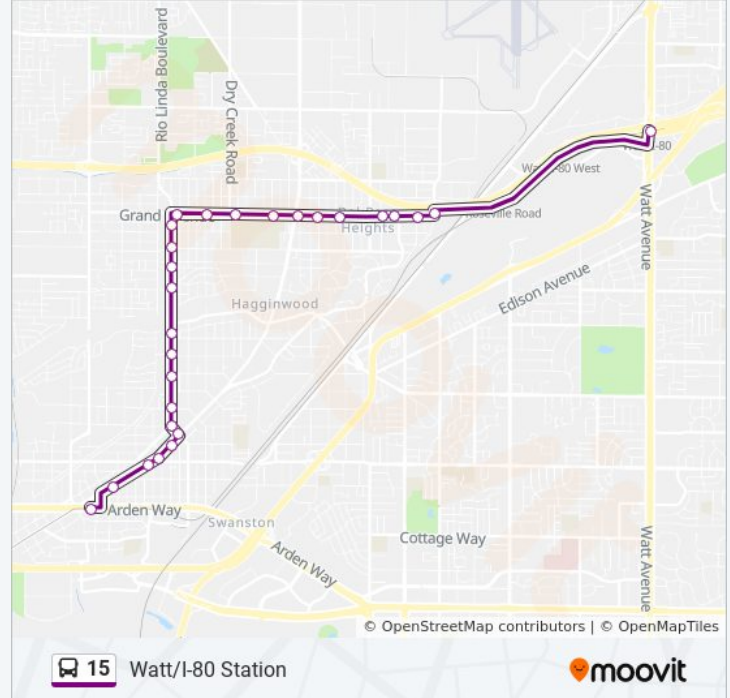

15 bus Info

Direction: Arden Del Paso Station

Stops: 27

Trip Duration: 21 min

Line Summary:

- Del Paso Blvd & El Camino Ave (SB)
- Del Paso Blvd & El Camino Ave (SB)
- Del Paso Blvd & Winnipeg St (SB)
- Del Paso Blvd & Hawthorne (SB)
- Arden Way & Del Paso Blvd LRT (EB)

Direction: Watt/I-80 Station

27 stops

[VIEW LINE SCHEDULE](#)

- Arden Way & Del Paso Blvd LRT (EB)
- Del Paso Blvd & Winnipeg St (NB)
- Del Paso Blvd & El Camino Ave (NB)
- Del Paso Blvd & El Camino Ave (NB)
- Del Paso Blvd & Boxwood St (NB)
- Lampasas Ave & Del Paso Blvd (WB)
- Rio Linda Blvd & Lampasas Ave (NB)
- Rio Linda Blvd & Eleanor Ave (NB)
- Rio Linda Blvd & Alamos Ave (NB)
- Rio Linda Blvd & Acacia Ave (NB)
- Rio Linda Blvd & Arcade Blvd (NB)
- Rio Linda Blvd & Carmelita St (NB)
- Rio Linda Blvd & Silvano St (NB)
- Rio Linda Blvd & South Ave (NB)
- Rio Linda Blvd & Roanoke Ave (NB)
- Grand Ave & Cypress St (EB)
- Grand Ave & Belden St (EB)
- Grand Ave & Dry Creek Rd (EB)

15 bus Info

Direction: Watt/I-80 Station

Stops: 27

Trip Duration: 23 min

Line Summary:

Grand Ave & Elm St (EB)

Grand Ave & Marysville Blvd (EB)

Grand Ave & Jasmine St (EB)

Grand Ave & Mahogany St (EB)

Grand Ave & Dayton St (EB)

Grand Ave & Astoria St (EB)

Grand Ave & Ripley St (EB)

Winters St & Grand Ave (NB)

Watt Ave & I-80 LRT (NB)

15 bus time schedules and route maps are available in an offline PDF at moovitapp.com. Use the [Moovit App](#) to see live bus times, train schedule or subway schedule, and step-by-step directions for all public transit in Sacramento.