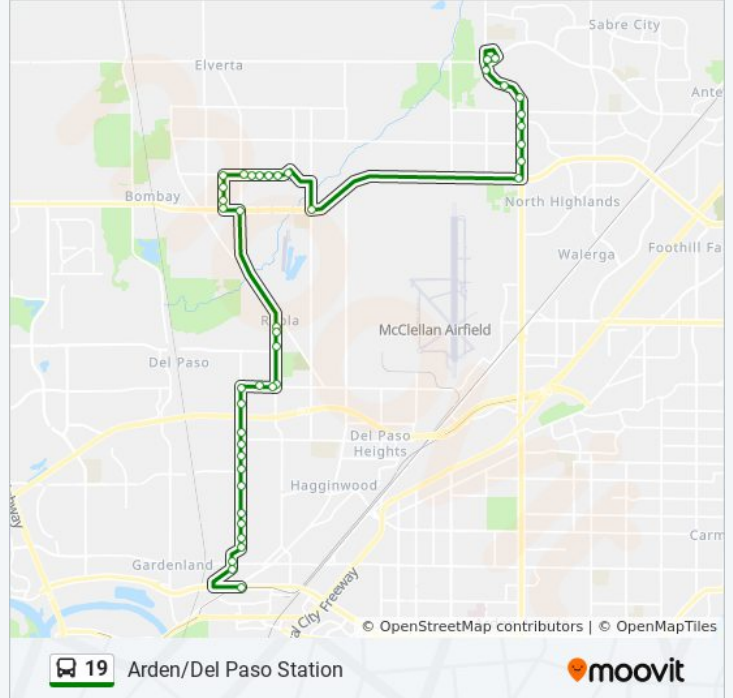

19 bus Info

Direction: Arden/Del Paso Station
Stops: 41
Trip Duration: 48 min
Line Summary:

Rio Linda Blvd & Santa Ana Ave (SB)

Rio Linda Blvd & Main Ave (SB)

Rio Linda Blvd & Bell Ave (SB)

Bell Ave & Rio Linda Blvd (WB)

Norwood Ave & Ford Rd (SB)

Norwood Ave & Lindley Dr (SB)

Norwood Ave & Las Palmas Ave (SB)

Norwood Ave & Eleanor Ave (SB)

Norwood Ave & Lampasas Ave (SB)

Grove Ave & El Camino Ave (SB)

Grove Ave & Traction Ave (SB)

Arden Way & Del Paso Blvd LRT (EB)

Direction: Watt & Elverta

43 stops

[VIEW LINE SCHEDULE](#)

Arden Way & Del Paso Blvd LRT (EB)

Del Paso Blvd & Hawthorne (SB)

Grove Ave & El Monte Ave (NB)

Grove Ave & Traction Ave (NB)

Watt & Elverta Route Timetable:

Sunday	8:07 AM - 7:07 PM
Monday	6:43 AM - 7:53 PM
Tuesday	6:43 AM - 7:53 PM
Wednesday	6:43 AM - 7:53 PM
Thursday	6:43 AM - 7:53 PM
Friday	6:43 AM - 7:53 PM
Saturday	8:07 AM - 7:07 PM