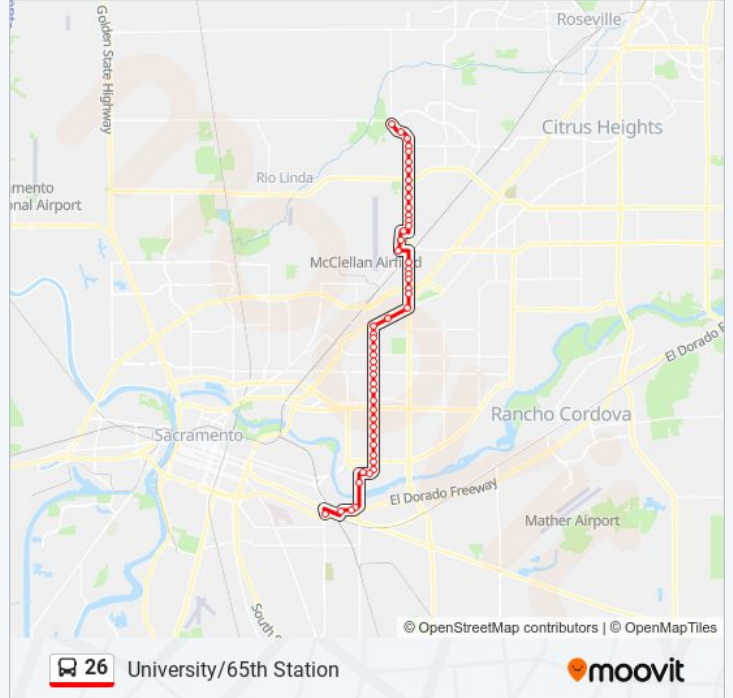

26 bus Info

Direction: University/65th Station

Stops: 51

Trip Duration: 62 min

Line Summary:

- Watt Ave & Longview Dr (SB)
- Auburn Blvd & Watt Ave (WB)
- Auburn Blvd & Morse Ave (WB)
- Fulton Ave & Auburn Blvd (SB)
- Fulton Ave & Edison Ave (SB)
- Fulton Ave & Pope Ave (SB)
- Fulton Ave & Carson Way (SB)
- Fulton Ave & Marconi Ave (SB)
- Fulton Ave & Marconi Ave (SB)
- Fulton Ave & El Camino Ave (SB)
- Fulton Ave & El Camino Ave (SB)
- Fulton Ave & Hernando Rd (SB)
- Fulton Ave & Cottage Way (SB)
- Fulton Ave & Alta Arden Exwy (SB)
- Fulton Ave & Arden Way (SB)
- Fulton Ave & Wittkop Way (SB)
- Fulton Ave & Hurley Wy (SB)
- Fulton Ave & Larkspur Ln (SB)
- Fulton Ave & Northrop Ave (SB)
- Munroe St & Sierra Blvd (SB)
- Munroe St & Fair Oaks Blvd (SB)
- Munroe St & Latham Dr (SB)
- American River Dr & Munroe St (WB)
- American River Dr & Scripps Dr (WB)
- Howe Ave & Swarthmore Dr (SB)
- College Towne Dr & La Riviera Dr (WB)
- College Towne Dr & Hornet Dr (WB)
- State Univ Dr East & College Town Dr (SB)
- University/65th LRT & Bay 3 (EB)

26 bus Info

Direction: Watt & Elverta

Stops: 53

Trip Duration: 62 min

Line Summary:

Watt Ave & Roseville Rd (NB)

Peacekeeper Way & Arnold Ave (WB)

Dudley Blvd & Peacekeeper Way (NB)