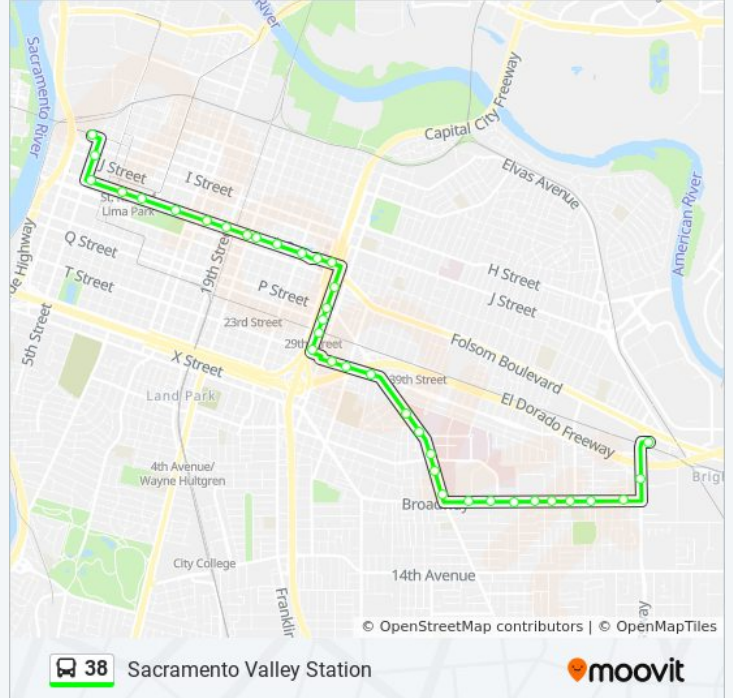

Broadway & 57th St (WB)

Broadway & 55th St (WB)

Broadway & Fairgrounds Dr (WB)

Broadway & 50th St (WB)

Broadway & 49th St (WB)

Stockton Blvd & Broadway (NB)

Stockton Blvd & 3rd Ave (NB)

Stockton Blvd & 2nd Ave (NB)

30th St & P St (NB)

### 38 bus Info

**Direction:** Sacramento Valley Station

**Stops:** 37

**Trip Duration:** 37 min

**Line Summary:**

- 30th St & N St (NB)
- L St & 29th St (WB)
- L Street 2730
- L St & 26th St (WB)
- L St & 24th St (WB)
- L St & 22nd St (WB)
- L St & 21st St (WB)
- L St & 19th St (WB)
- L St & 17th St (WB)
- L St & 14th St (WB)
- L St & 11th St (WB)
- L St & 9th St (WB)
- L St & 5th St (WB)
- 5th St & I St (NB)
- Amtrak & Depot (WB)

**Direction: University/65th Station**

39 stops

[VIEW LINE SCHEDULE](#)

- Amtrak & Depot (WB)
- J St. at 6th St.
- J St & 8th St (EB)
- J St. at 9th St.
- J St & 10th St.
- J St. at 11th St.
- J St. & 14th St.
- J St & 16th St (EB)
- J St & 18th St (EB)
- J St & 19th St (EB)
- J St & 22nd St (EB)
- J St & 25th St (EB)
- J St & 27th St (EB)
- J St & 28th St (EB)