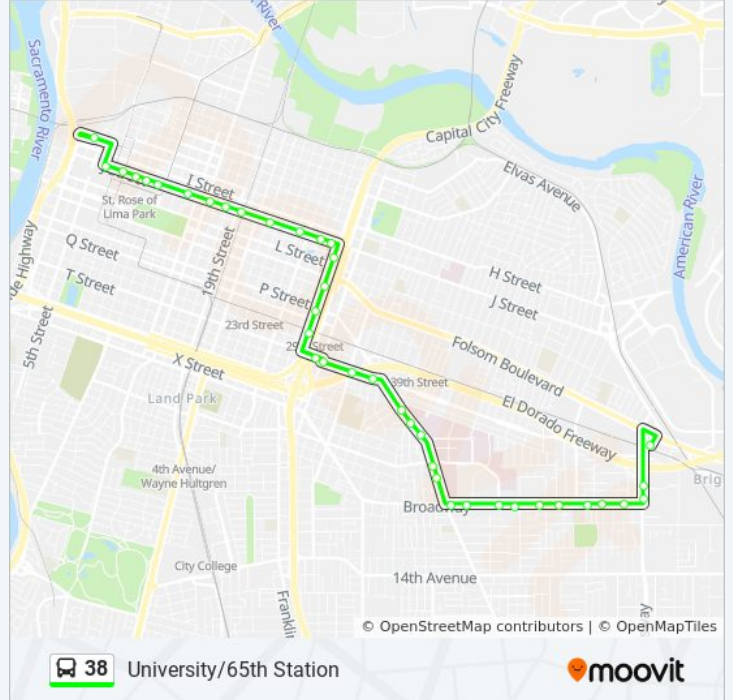

**38 bus Info**

**Direction:** University/65th Station

**Stops:** 39

**Trip Duration:** 39 min

**Line Summary:**

29th St & K St (SB)

29th St & N St (SB)

29th St & P St (SB)

29th St & R St (SB)

T St & 30th St (EB)

T St & Alhambra Blvd (EB)

T St & 34th St (EB)

T St & 36th St (EB)

Stockton Blvd & Miller Way (SB)

Stockton Blvd & Colonial Way (SB)

Stockton Blvd & X St (SB)

Stockton Blvd & 2nd Ave (SB)

Stockton Blvd & 3rd Ave (SB)

Broadway & Stockton Blvd (EB)

Broadway & 49th St (EB)

Broadway & 50th St (EB)

Broadway & 53rd St (EB)

Broadway & 55th St (EB)

Broadway & 57th St (EB)

Broadway & 60th St (EB)

Broadway & 62nd St (EB)

Broadway & 64th St (EB)

65th St & Broadway (NB)

65th St & 4th Ave (NB)

University/65th LRT & Bay 5 (NB)

38 bus time schedules and route maps are available in an offline PDF at [moovitapp.com](https://moovitapp.com). Use the [Moovit App](#) to see live bus times, train schedule or subway schedule, and step-by-step directions for all public transit in Sacramento.