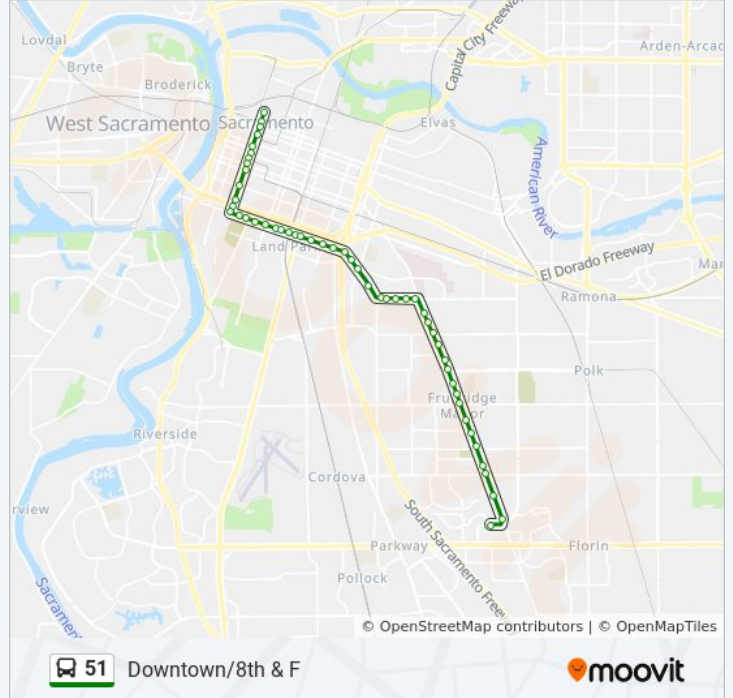

Downtown/8th & F

Get The App

The 51 bus line (Downtown/8th & F) has 2 routes. For regular weekdays, their operation hours are:
 (1) Downtown/8th & F: 5:34 AM - 9:49 PM (2) Florin Towne Centre: 6:05 AM - 9:54 PM
 Use the Moovit App to find the closest 51 bus station near you and find out when is the next 51 bus arriving.

Direction: Downtown/8th & F
 50 stops
[VIEW LINE SCHEDULE](#)

51 bus Time Schedule
 Downtown/8th & F Route Timetable:

Sunday	6:14 AM - 8:54 PM
Monday	5:34 AM - 9:49 PM
Tuesday	5:34 AM - 9:49 PM
Wednesday	5:34 AM - 9:49 PM
Thursday	5:34 AM - 9:49 PM
Friday	5:34 AM - 9:49 PM
Saturday	6:14 AM - 9:14 PM

51 bus Info
Direction: Downtown/8th & F
Stops: 50
Trip Duration: 44 min
Line Summary:

- Broadway & 37th St (WB)
- Broadway & 34th St (WB)
- Broadway & 32nd St (WB)
- Broadway & Alhambra Blvd (WB)
- Broadway & 28th St (WB)
- Broadway & 26th St (WB)
- Broadway & 24th St (WB)
- Broadway & 22nd St (WB)
- Broadway & 21st St (WB)
- Broadway & 19th St (WB)
- Broadway & 18th St (WB)
- Broadway & 17th St (WB)
- Broadway & 15th St (WB)
- Broadway & 13th St (WB)
- Broadway & Riverside Blvd (WB)
- Broadway & 10th St (WB)
- 8th St & Broadway (NB)
- 8th St & X St (NB)
- 8th St & W St (NB)
- 8th St & T St (NB)
- 8th Street 1535
- 8th St & O St (NB)
- 8th St & N St (NB)
- Capitol Mall 801
- 8th Street 1011
- I Street 795
- 8th St & H St (NB)
- 8th St & F St (NB)