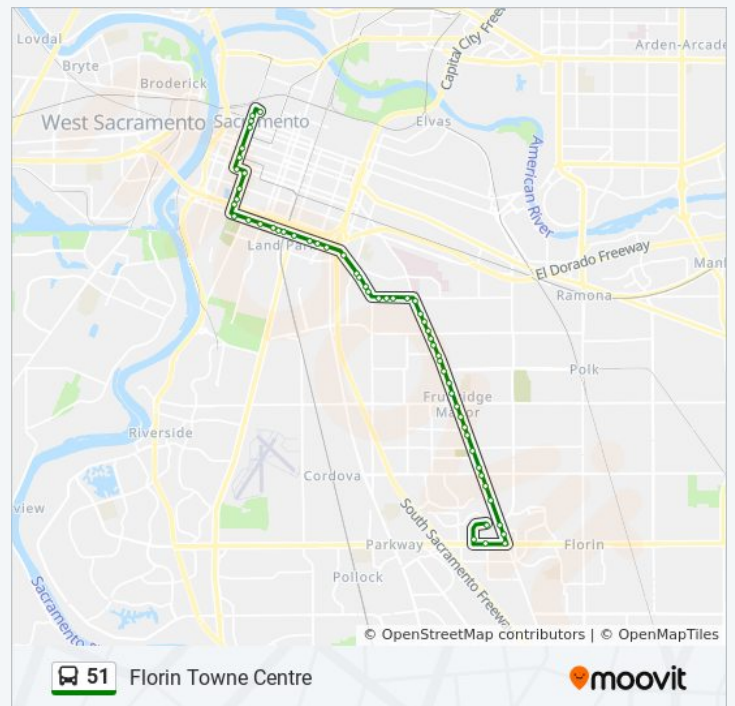

51 bus Info
Direction: Downtown/8th & F
Stops: 50
Trip Duration: 44 min
Line Summary:

- Broadway & 37th St (WB)
- Broadway & 34th St (WB)
- Broadway & 32nd St (WB)
- Broadway & Alhambra Blvd (WB)
- Broadway & 28th St (WB)
- Broadway & 26th St (WB)
- Broadway & 24th St (WB)
- Broadway & 22nd St (WB)
- Broadway & 21st St (WB)
- Broadway & 19th St (WB)
- Broadway & 18th St (WB)
- Broadway & 17th St (WB)
- Broadway & 15th St (WB)
- Broadway & 13th St (WB)
- Broadway & Riverside Blvd (WB)
- Broadway & 10th St (WB)
- 8th St & Broadway (NB)
- 8th St & X St (NB)
- 8th St & W St (NB)
- 8th St & T St (NB)
- 8th Street 1535
- 8th St & O St (NB)
- 8th St & N St (NB)
- Capitol Mall 801
- 8th Street 1011
- I Street 795
- 8th St & H St (NB)
- 8th St & F St (NB)

Tuesday	6:05 AM - 9:54 PM
Wednesday	6:05 AM - 9:54 PM
Thursday	6:05 AM - 9:54 PM
Friday	6:05 AM - 9:54 PM
Saturday	7:00 AM - 10:08 PM

51 bus Info

Direction: Florin Towne Centre

Stops: 56

Trip Duration: 45 min

Line Summary:

Stockton Blvd & 15th Ave (SB)

Stockton Blvd & 17th Ave (SB)

Stockton Blvd & Parker Ave (SB)

Stockton Blvd & Roosevelt Ave (SB)

Stockton Blvd & 21st Ave (SB)

Stockton Blvd & Lawrence Dr (SB)

Stockton Blvd & Fruitridge Rd (SB)