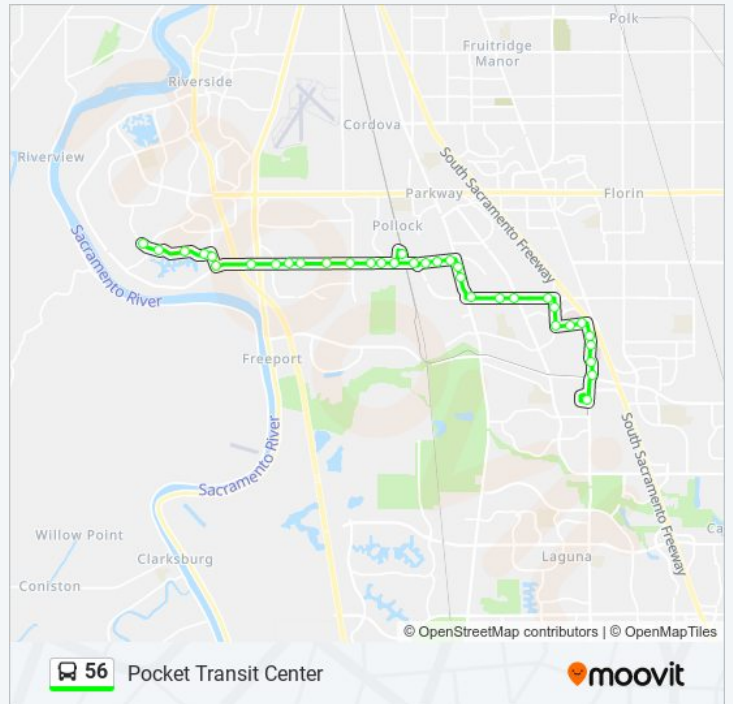

### Direction: Consumnes River College

41 stops

[VIEW LINE SCHEDULE](#)

- Rush River Dr & Windbridge Dr (WB)
- Imai Way & Cecilyn Way (NB)
- Durfee Way & Windbridge Dr (SB)
- Rush River Dr & Lake Front Dr (EB)
- Rush River Dr & Still River Way (EB)
- Rush River Dr & Marina Cove Dr (EB)
- Rush River Dr & Desertwind Way (EB)
- Rush River Dr & Lake Front Dr (EB)
- Greenhaven Dr & Rush River Dr (SB)
- Pocket Rd & Greenhaven Dr (EB)
- Pocket Rd & Alma Vista Way (EB)
- Meadowview Rd & Amherst St (EB)
- Meadowview Rd & Henrietta Dr (EB)
- Meadowview Rd & 19th St (EB)
- Meadowview Rd & Manorside Dr (EB)
- Meadowview Rd & 22nd St (EB)
- Meadowview Rd & 24th St (EB)
- Meadowview Rd & Coral Gables Ct (EB)
- Meadowview Rd & 29th St (EB)
- Meadowview Rd & Meadowview LRT (NB)
- Meadowview Rd & Detroit Blvd (EB)
- Meadowview Rd & G Pkwy (EB)

Meadowview Rd & Detroit Blvd (WB)

Meadowview Rd & 29th St (WB)

Meadowview Rd & Coral Gables Ct (WB)

Meadowview Rd & 24th St (WB)

Meadowview Rd & Tamoshanter Way (WB)

Meadowview Rd & 21st St (WB)

Meadowview Rd & Henrietta Dr (WB)

Meadowview Rd & Amherst St (WB)

Pocket Rd & Alma Vista Way (WB)

Greenhaven Dr & Pocket Rd (NB)

Greenhaven Dr & Alder Tree Way (NB)

Rush River Dr & Monte Brazil Dr (WB)

Rush River Dr & Still Breeze Way (WB)

Rush River Dr & Delta Wind Dr (WB)

Rush River Dr & Windbridge Dr (WB)

56 bus time schedules and route maps are available in an offline PDF at [moovitapp.com](https://moovitapp.com). Use the [Moovit App](#) to see live bus times, train schedule or subway schedule, and step-by-step directions for all public transit in Sacramento.