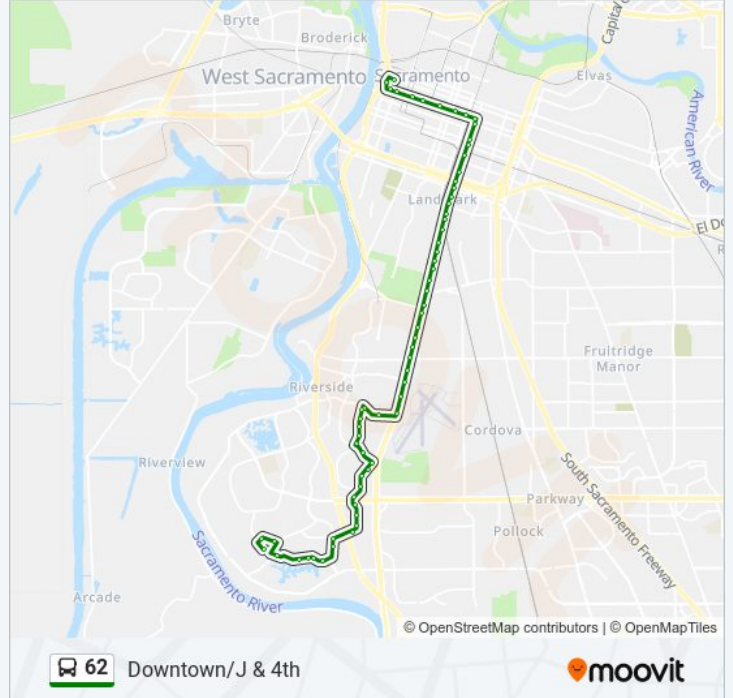

62 bus Info

Direction: Downtown/J & 4th

Stops: 65

Trip Duration: 51 min

Line Summary:

- 13th St & 47th Ave (NB)
- 13th St & Norfolk Way (NB)
- 13th St & 43rd Ave (NB)
- 43rd Ave & 13th Street (EB)
- Blair Ave & Belleau Wood Ln (EB)
- Freeport Blvd & Blair Ave (NB)
- Freeport Blvd & Kitchner Rd (NB)
- Freeport Blvd & 35th Ave (NB)
- Freeport Blvd & Claudia Dr (NB)
- Freeport Blvd & Fruitridge Rd (NB)
- Freeport Blvd & Oregon Dr (NB)
- Freeport Blvd & Irvin Way (NB)
- Freeport Blvd & Stacia Way (NB)
- Freeport Blvd & Meer Way (NB)
- Freeport Blvd & 20th Ave (NB)
- Freeport Blvd & Sutterville Rd (NB)
- Freeport Blvd & 14th Ave (NB)
- Freeport Blvd & 11th Ave (NB)
- Freeport Blvd & 9th Ave (NB)
- Freeport Blvd & 6th Ave (NB)
- Freeport Blvd & Weller Way (NB)
- Freeport Blvd & 21st St (NB)
- 21st St & 3rd Ave (NB)
- 21st St & Markham Way (NB)
- 21st St & 2nd Ave (NB)
- 21st St & 1st Ave (NB)
- 21st St & Broadway (NB)
- 21st St & X St (NB)
- 21st St & V St (NB)
- 21st St & R St (NB)
- 21st St & Q St (NB)
- 21st St & P St (NB)
- 21st St & Capitol Ave (NB)

L St & 21st St (WB)
L St & 19th St (WB)
L St & 17th St (WB)
L St & 14th St (WB)
L St & 11th St (WB)
L St & 9th St (WB)
L St & 5th St (WB)
L St & 4th St (WB)
3rd St & K St (NB)
J Street 423

Direction: Pocket Transit Center