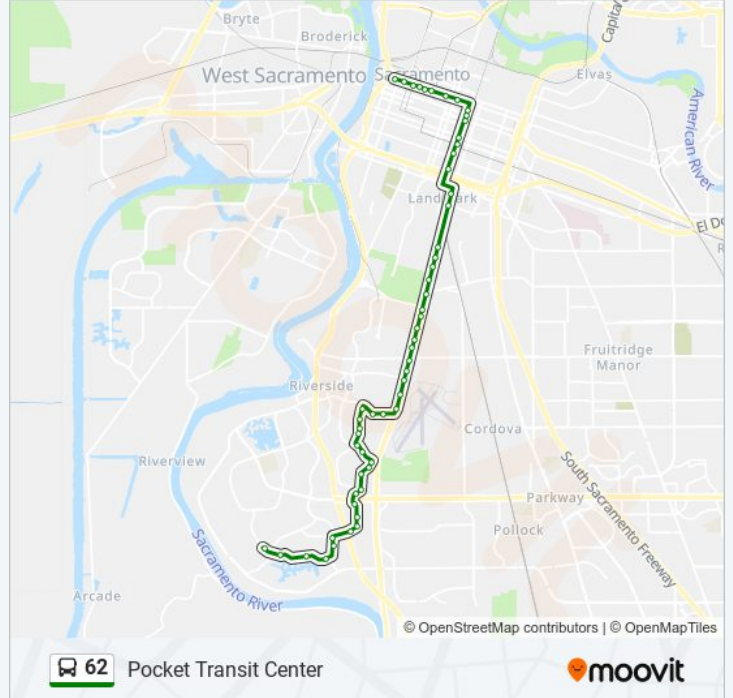

62 bus Info

Direction: Pocket Transit Center

Stops: 55

Trip Duration: 51 min

Line Summary:

Freeport Blvd & 11th Ave (SB)
Freeport Blvd & 14th Ave (SB)
Freeport Blvd & Sutterville Rd (SB)
Freeport Blvd & Sutterville Rd (SB)
Freeport Blvd & Meer Way (SB)
Freeport Blvd & Wentworth Ave (SB)
Freeport Blvd & Harian Way (SB)
Freeport Blvd & Oregon Dr (SB)
Freeport Blvd & Fruitridge Rd (SB)
Freeport Blvd & Claudia Dr (SB)
Freeport Blvd & 35th Ave (SB)
Freeport Blvd & Kitchner Rd (SB)
Freeport Blvd & Mcallister Ave (SB)
Blair Ave & Belleau Wood Ln (WB)
43rd Ave & 14th St (EB)
13th St & 43rd Ave (SB)
13th St & Norfolk Way (SB)
13th St & 47th Ave (SB)
13th St & Oakridge Way (NB)
SLP Dr & 13th St (EB)
SLP Dr & 14th St (EB)
SLP Dr & SLP Dr (SB)
SLP Dr & Los Padres Way (SB)
SLP Dr & 56th Ave (SB)
SLP Dr & 58th Ave (SB)
SLP Dr & Florin Rd (NB)
SLP Dr & Florin Rd (SB)
SLP Dr & Silver Ridge Way (SB)
SLP Dr & Sunland Vista Ave (NB)
SLP Dr & Willow Lake Way (WB)
Greenhaven Dr & SLP Dr (SB)
Greenhaven Dr & Heritage Wood Cir (SB)
Rush River Dr & Monte Brazil Dr (WB)

Rush River Dr & Still Breeze Way (WB)

Rush River Dr & Delta Wind Dr (WB)

Rush River Dr & Windbridge Dr (WB)

62 bus time schedules and route maps are available in an offline PDF at moovitapp.com. Use the [Moovit App](#) to see live bus times, train schedule or subway schedule, and step-by-step directions for all public transit in Sacramento.