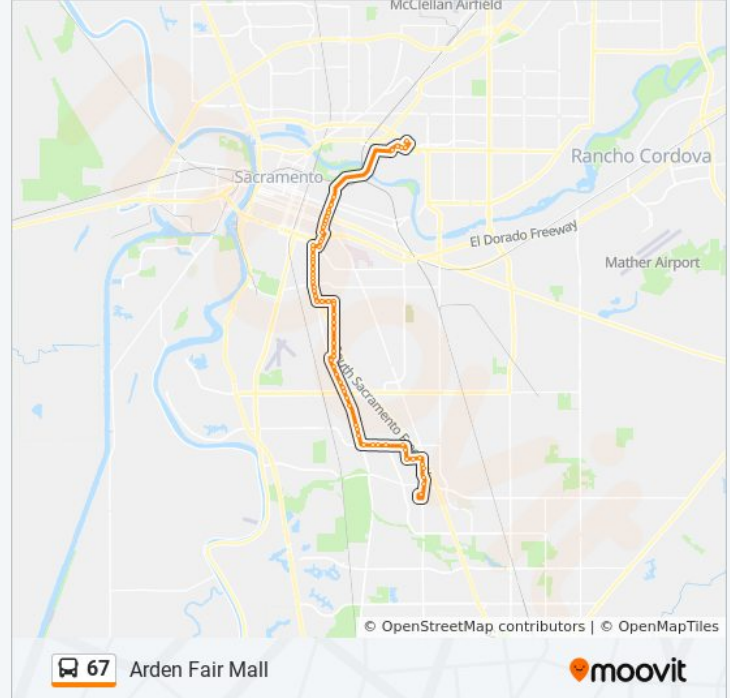

21st Ave & M L King Blvd (WB)

21st Ave & 36th St (WB)

21st Ave & 34th St (WB)

21st Ave & Franklin Blvd (WB)

Franklin Blvd & 19th Ave (NB)

Franklin Blvd & 12th Ave (NB)

Franklin Blvd & 10th Ave (NB)

Franklin Blvd & 8th Ave (NB)

Alhambra Blvd & W St (NB)

Alhambra Blvd & V St (NB)

30th St & T St (NB)

30th St & R St (NB)

30th St & Q St (NB)

30th St & P St (NB)

30th St & N St (NB)

30th St & Capitol Ave (NB)

30th St & L St (NB)

30th St & J St (NB)

30th St & G St (NB)

Heritage Ln & Exposition Blvd (NB)

Heritage Ln & Response Rd (NB)

Response Rd & Challenge Way (EB)

Challenge Way & Response Rd (NB)

Arden Fair Mall & Terminal (NB)

Direction: Cosumnes River College

63 stops

[VIEW LINE SCHEDULE](#)

Arden Fair Mall & Terminal (NB)

Challenge Way & Response Rd (SB)

Response Rd & Challenge Rd (WB)

Heritage Ln & Response Rd (SB)

Exposition Blvd & Heritage Ln (WB)