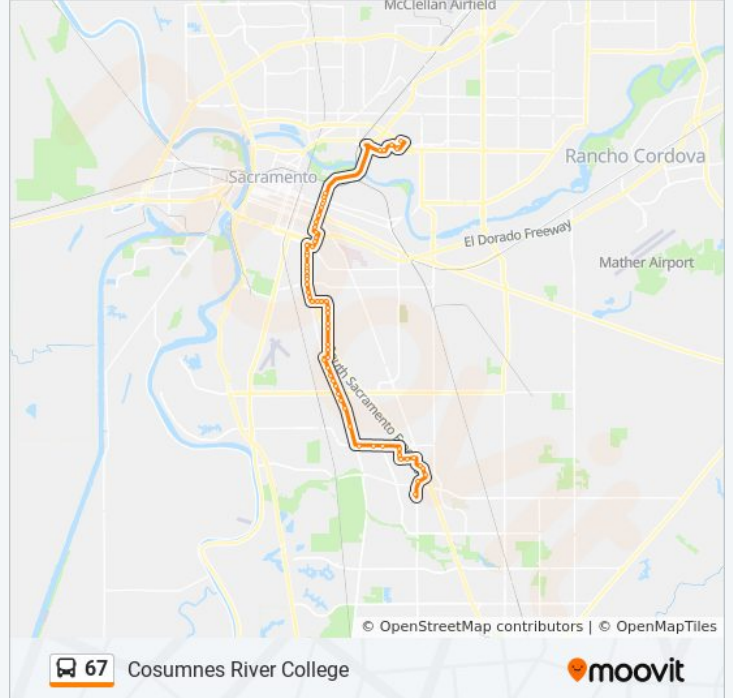

67 bus Info

Direction: Cosumnes River College

Stops: 63

Trip Duration: 64 min

Line Summary:

- Franklin Blvd & 5th Ave (SB)
- Franklin Blvd & Curtis Way (SB)
- Franklin Blvd & 6th Ave (SB)
- Franklin Blvd & 8th Ave (SB)
- Franklin Blvd & 9th Ave (SB)
- Franklin Blvd & 11th Ave (SB)
- Franklin Blvd & Sutterville Rd (SB)
- Franklin Blvd & 19th Ave (SB)
- 21st Ave & Franklin Blvd (EB)
- 21st Ave & 34th St (EB)
- 21st Ave & 36th St (EB)
- 21st Ave & 38th St (EB)
- M L King Jr Blvd & 24th Ave (SB)
- M L King Jr Blvd & 26th Ave (SB)
- M L King Jr Blvd & Fruitridge Rd (SB)
- M L King Jr Blvd & 32nd Ave (SB)
- M L King Jr Blvd & 41st Ave (SB)
- M L King Jr Blvd & 44th Ave (SB)
- M L King Jr Blvd & 47th Ave (SB)
- Franklin Blvd & 47th Ave (SB)
- Franklin Blvd & M L King Blvd (SB)
- Franklin Blvd & 52nd Ave (SB)
- Franklin Blvd & Turnbridge Dr (SB)
- Franklin Blvd & Green Tree Dr (SB)
- Franklin Blvd & Florin Rd (SB)
- Franklin Blvd & Meadowgate Dr (SB)
- Franklin Blvd & Bouts Parkway (SB)
- Franklin Blvd & Brookfield Dr (SB)
- Mack Rd & Franklin Blvd (EB)
- Mack Rd & Summersdale Dr (EB)
- Mack Rd & Center Pkwy (EB)
- Valley Hi Dr & Mack Rd (SB)
- Valley Hi Dr & Bamford Dr (SB)

Wyndham Dr & Valley Hi Dr (EB)

Wyndham Dr & Lindbrook Way (EB)

Wyndham Dr & Bruceville Rd (EB)

Timberlake Wy & Bruceville Rd (EB)

Timberlake Wy & Hospital Dr (SB)

Timberlake Wy & Richardson Ct (SB)

Timberlake Wy & Bruceville Rd (WB)