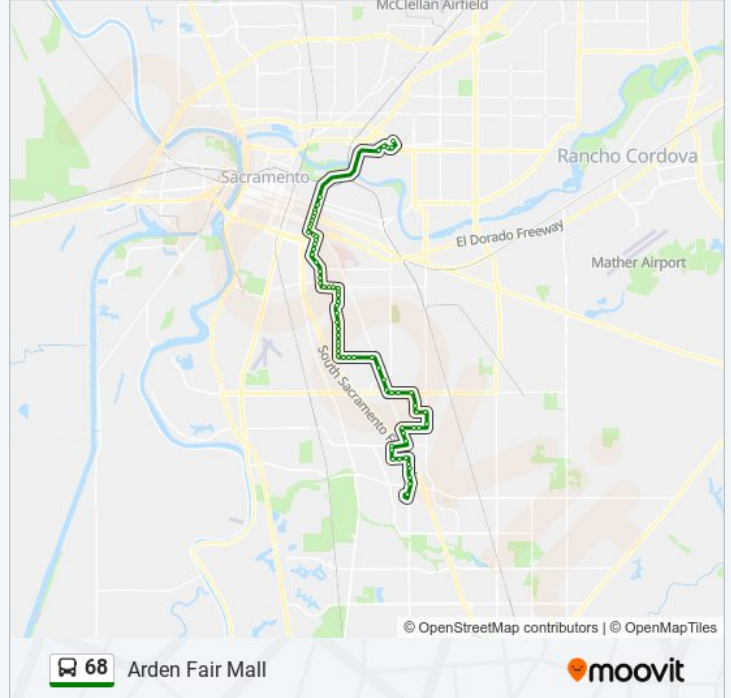

### Direction: Arden Fair Mall

69 stops

[VIEW LINE SCHEDULE](#)

- Consumnes River College (CRC)
- Bruceville Rd & Cosumnes Blvd (NB)
- Bruceville Rd & Timberlake Way (NB)
- Bruceville Rd & Hospital Dr (NB)
- Bruceville Rd & Timberlake Way (NB)
- Wyndham Dr & Bruceville Rd (WB)
- Wyndham Drive 6806
- Wyndham Dr & Valley Hi Dr (WB)
- Valley Hi Dr & Mack Rd (NB)
- Mack Rd & Valley Hi Dr (EB)
- Stockton Blvd & Elsie Ave (NB)
- Stockton Blvd & Suncountry Ln (NB)
- Gerber Rd & Stockton Blvd (EB)
- Gerber Rd & Par Parkwy (EB)
- Gerber Rd & Palmer House Dr (EB)
- Power Inn Rd & Gerber Rd (NB)
- Scottsdale Dr & Power Inn Rd (WB)
- Palmer House Dr & Scottsdale Dr (NB)
- Palmer House Dr & Pickoi Cir (NB)
- Florin Rd & Briggs Dr (WB)
- Florin Rd & Chandler Dr (WB)
- Florin Rd & Lindale Dr (WB)

### 68 bus Info

**Direction:** Arden Fair Mall

**Stops:** 69

**Trip Duration:** 73 min

**Line Summary:**

Stockton Blvd & Florin Rd (NB)  
Stockton Blvd & 65th St (NB)  
Stockton Blvd & Fowler Ave (NB)  
47th Ave & Stockton Blvd (WB)  
47th Ave & Steiner Dr (WB)  
47th Ave & Sampson Blvd (WB)  
47th Ave & Laurine Way (WB)  
44th St & 47th Ave (NB)  
44th St & 44th Ave (NB)  
44th St & Lemon Hill Ave (NB)  
44th St & 39th Ave (NB)  
44th St & 37th Ave (NB)  
44th St & Iowa Ave (NB)  
44th St & Fruitridge Rd (NB)  
44th St & Sierra Vista Ave (NB)  
44th St & 23rd Ave (NB)  
44th St & Roosevelt Ave (NB)  
44th St & 18th Ave (NB)  
44th St & Orinda Way (NB)  
44th St & 14th Ave (NB)  
14th Ave & 42nd St (WB)  
14th Ave & Lissetta Ave (WB)  
14th Ave & La Solidar Way (WB)  
M L King Jr Blvd & 12th Ave (NB)  
M L King Jr Blvd & 9th Ave (NB)  
M L King Jr Blvd & Broadway (NB)  
Broadway & 37th St (WB)  
34th St & 2nd Ave (NB)  
34th St & Y St (NB)  
34th St & W St (NB)  
34th St & Truckee Way (NB)  
T St & 34th St (WB)  
T St & 32nd St (WB)