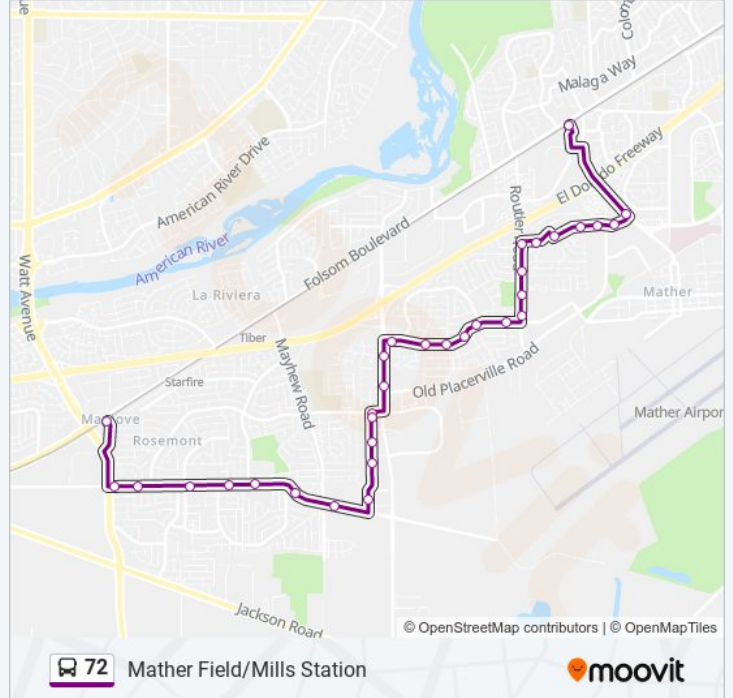

72 bus Info

Direction: Mather Field/Mills Station

Stops: 32

Trip Duration: 29 min

Line Summary:

- Routier Rd & Vanguard Dr (NB)
- Routier Rd & Ellenwood Ave (NB)
- Routier Rd & Rockingham Dr (NB)
- Rockingham Dr & Gould Way (EB)
- Rockingham Dr & Glenmoor Dr (EB)
- Rockingham Dr & Nut Plains Dr (EB)
- Rockingham Dr & Old Placerville Rd (EB)
- Rockingham Dr & Old Placerville Rd (EB)
- Matherfield Rd & Rockingham (NB)
- Mather Lrs & Bay 3 (WB)

Direction: Watt/Manlove Station

29 stops

[VIEW LINE SCHEDULE](#)

- Mather Lrs & Bay 3 (WB)
- Rockingham Dr & Mather Field Rd (WB)
- Rockingham Dr & Countryside Way (WB)
- Rockingham Dr & Country Way (WB)
- Rockingham Dr & Glenmoor Dr (WB)
- Rockingham Dr & Gould Way (WB)
- Rockingham Dr & Routier Rd (SB)
- Routier Rd & Vanguard Dr (SB)
- Routier Rd & Lincoln Village Dr (SB)
- Linc Vill Dr & Nebula Way (WB)
- Linc Vill Dr & Atomic Ct (WB)
- Linc Vill Dr & Explorer Dr (WB)
- Linc Vill Dr & Aries Way (WB)
- Linc Vill Dr & Virgo St (WB)
- Linc Vill Dr & Viking Dr (WB)
- Linc Vill Dr & Explorer Dr (WB)
- Bradshaw Rd & Country Roads Dr (SB)
- Bradshaw Rd & Old Placer Rd (SB)

72 bus Info

Direction: Watt/Manlove Station

Stops: 29

Trip Duration: 28 min

Line Summary:

Goethe Rd & Bradshaw Rd (WB)

Branch Ctr & Preservation Way (SB)

Kiefer Blvd & Branch Center (WB)