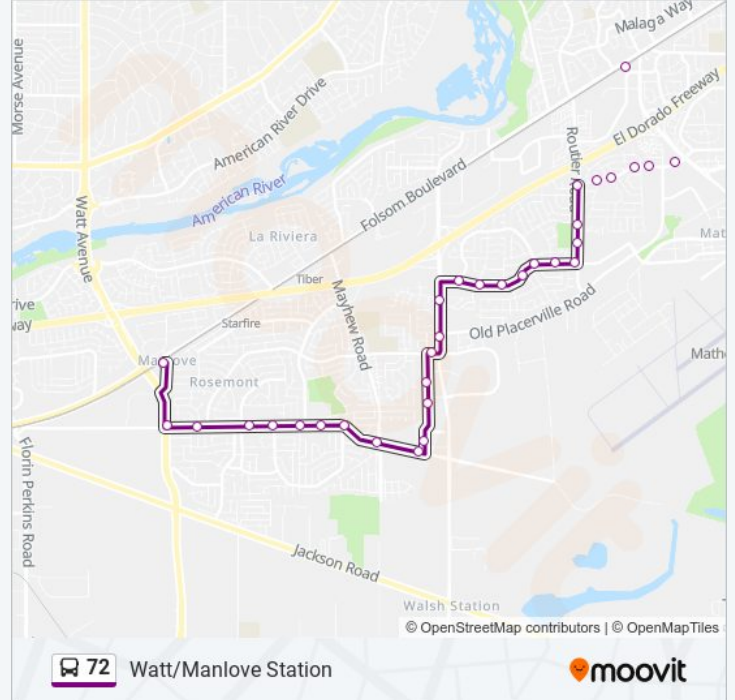

Goethe Rd & Bradshaw Rd (WB)

Branch Ctr & Preservation Way (SB)

Kiefer Blvd & Branch Center (WB)

Kiefer Blvd & N Kiefer Blvd (WB)

Kiefer Blvd & Arderly Ct (WB)

Kiefer Blvd & Huntsman Dr (WB)

Kiefer Blvd & Tallyho Dr (WB)

Kiefer Blvd & Southport Dr (WB)

Kiefer Blvd & Autumnwood Dr (WB)

S Watt Ave & Kiefer Blvd (NB)

Watt/Manlove Lrs & Bay 2 (SB)

72 bus time schedules and route maps are available in an offline PDF at moovitapp.com. Use the Moovit App to see live bus times, train schedule or subway schedule, and step-by-step directions for all public transit in Sacramento.

© 2024 Moovit - All Rights Reserved