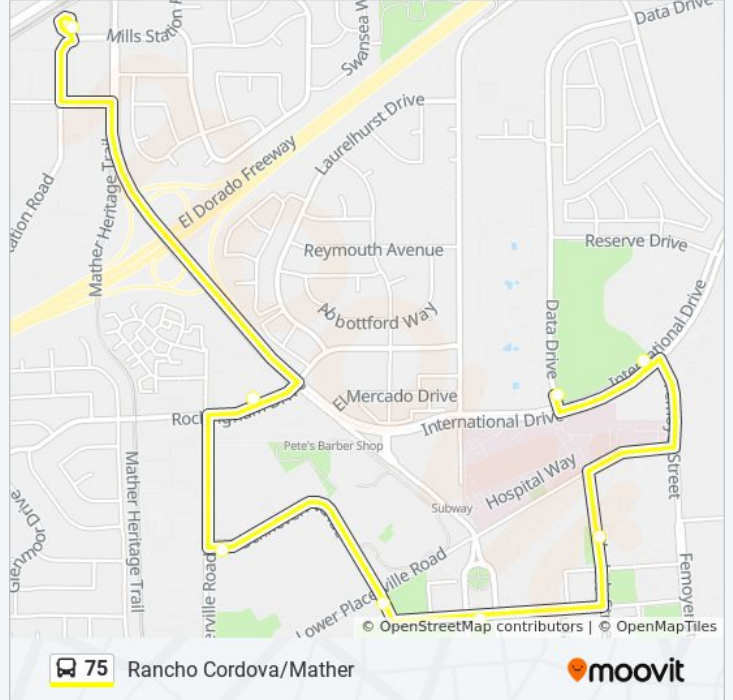

Direction: Butterfield Station

16 stops

[VIEW LINE SCHEDULE](#)

- Data Dr & International Dr (NB)
- Data Dr & Reserve Dr (NB)
- Data Rd & 3466 Data Dr (NB)
- Data Dr & Capital Center Dr (EB)
- Zinfandel Dr & Data Dr (SB)
- International Dr & Zinfandel Dr (WB)
- International Dr & Quality Dr (WB)
- International Dr & Capitol Center Dr (WB)
- Femoyer St & International Dr (SB)
- Bleckley St & Schirra Ave (SB)
- Armstrong Ave & Whitehead St (WB)
- Schriever Ave & Peter A Mccuen Blvd (NB)
- Old Placerville Rd & Schriever Ave (NB)
- Rockingham Dr & Old Placerville Rd (EB)
- Matherfield Rd & Rockingham (NB)
- Mather Lrs & Bay 1 (NB)

- Mather Lrs & Bay 1 (NB)
- Rockingham Dr & Mather Field Rd (WB)
- Schriever Ave & Old Placerville Rd (EB)
- Delbellevue St & Peter A Mccuen Blvd (SB)
- Armstrong & Von Karman (EB)
- Bleckely St & Schirra Ave (NB)
- International Dr & Femoyer St (WB)
- Data Dr & International Dr (NB)

75 bus Time Schedule

Rancho Cordova/Mather Route Timetable:

Sunday	8:10 AM - 8:10 PM
Monday	6:16 AM - 7:46 PM
Tuesday	6:16 AM - 7:46 PM
Wednesday	6:16 AM - 7:46 PM
Thursday	6:16 AM - 7:46 PM
Friday	6:16 AM - 7:46 PM
Saturday	7:48 AM - 7:48 PM

75 bus Info

Direction: Rancho Cordova/Mather

Stops: 8

Trip Duration: 11 min

Line Summary:

75 bus time schedules and route maps are available in an offline PDF at moovitapp.com. Use the [Moovit App](#) to see live bus times, train schedule or subway schedule, and step-by-step directions for all public transit in Sacramento.